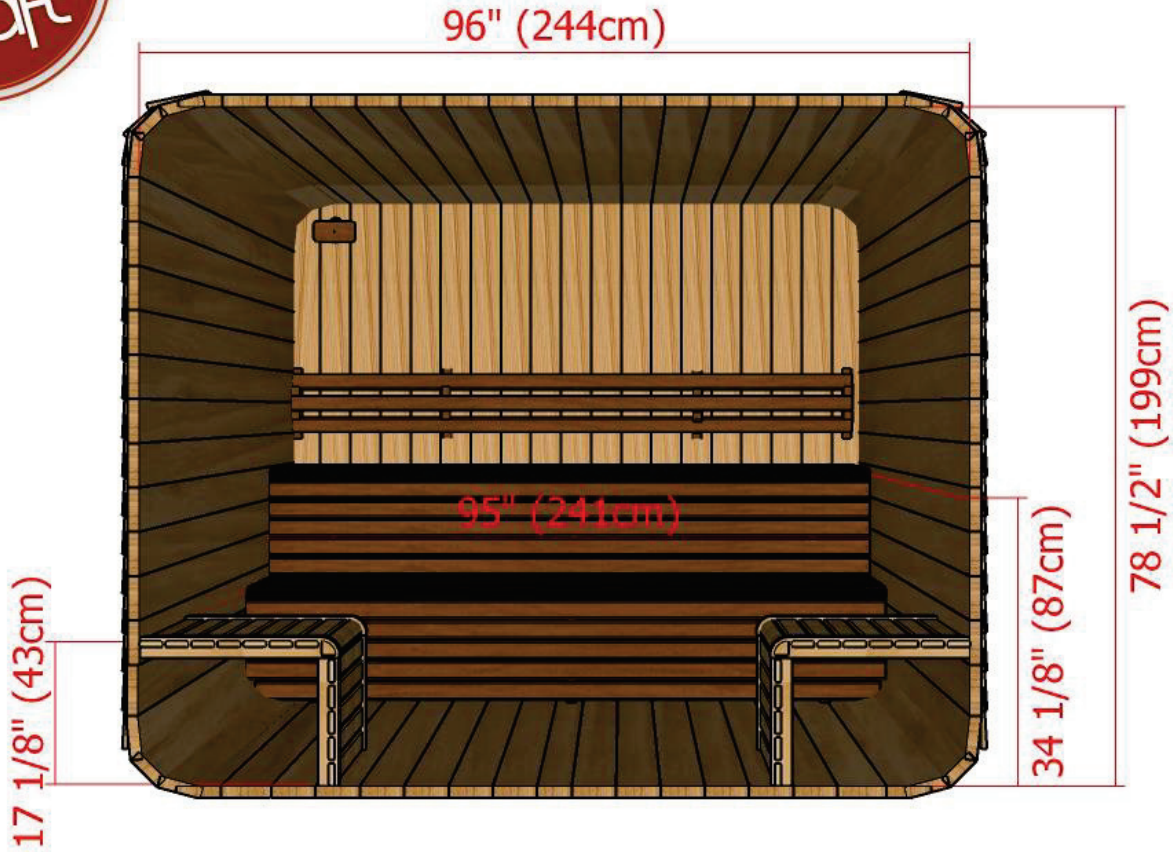

# Model 870LUP/872LUP

8' x 7' Western Red Cedar Luna Sauna with Porch

Back Wall Two Tier Bench Layout

# Model 870LUP/872LUP

8' x 7' Western Red Cedar Luna Sauna with Porch

Back Wall with L Bench Two Tier Layout