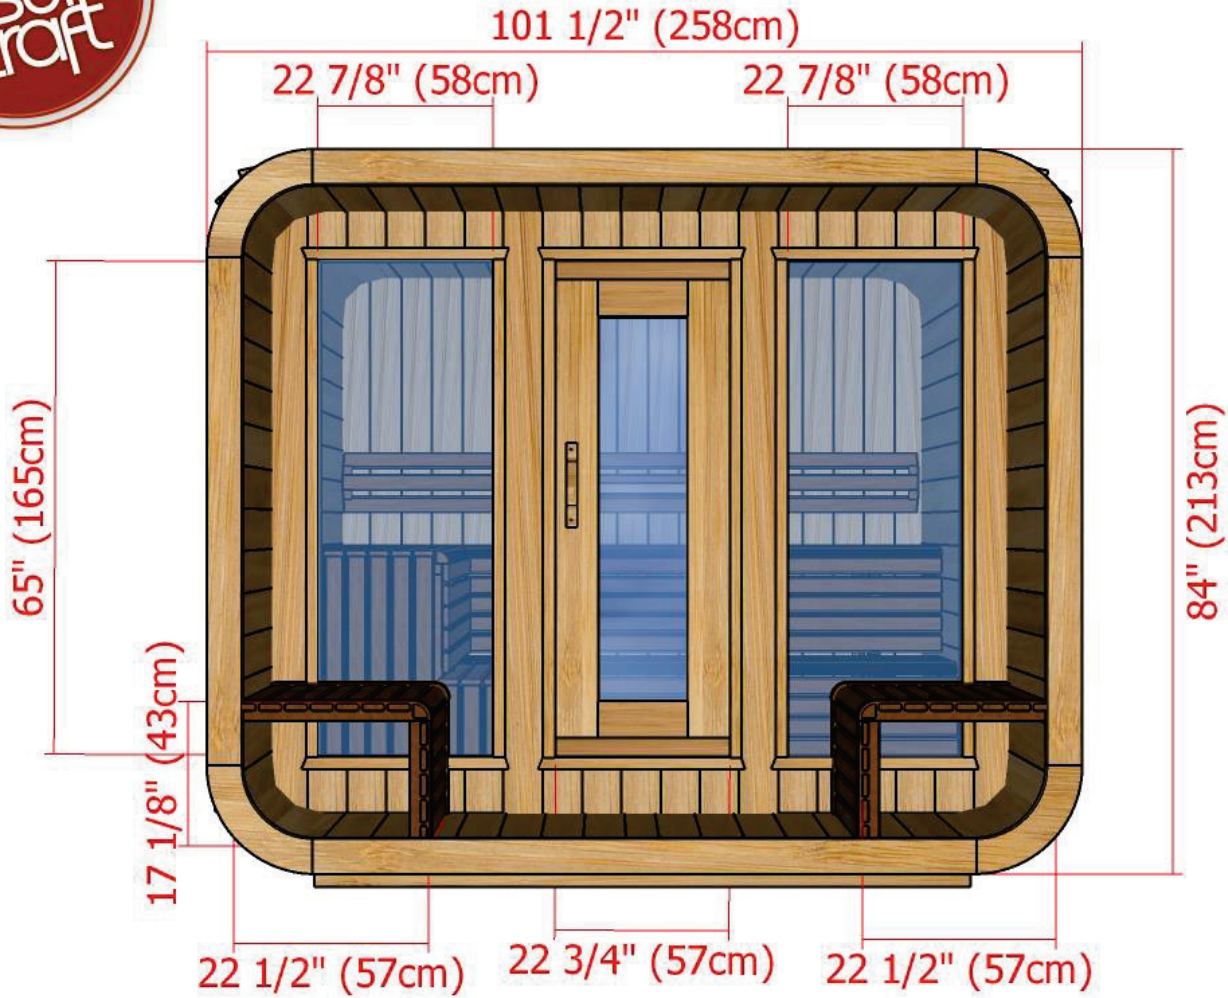

# Model 870LUP/872LUP

8' x 7' Western Red Cedar Luna Sauna with Porch

Back Wall Two Tier Bench Layout

# Model 870LUP/872LUP

8' x 7' Western Red Cedar Luna Sauna with Porch

Back Wall with L Bench Two Tier Layout