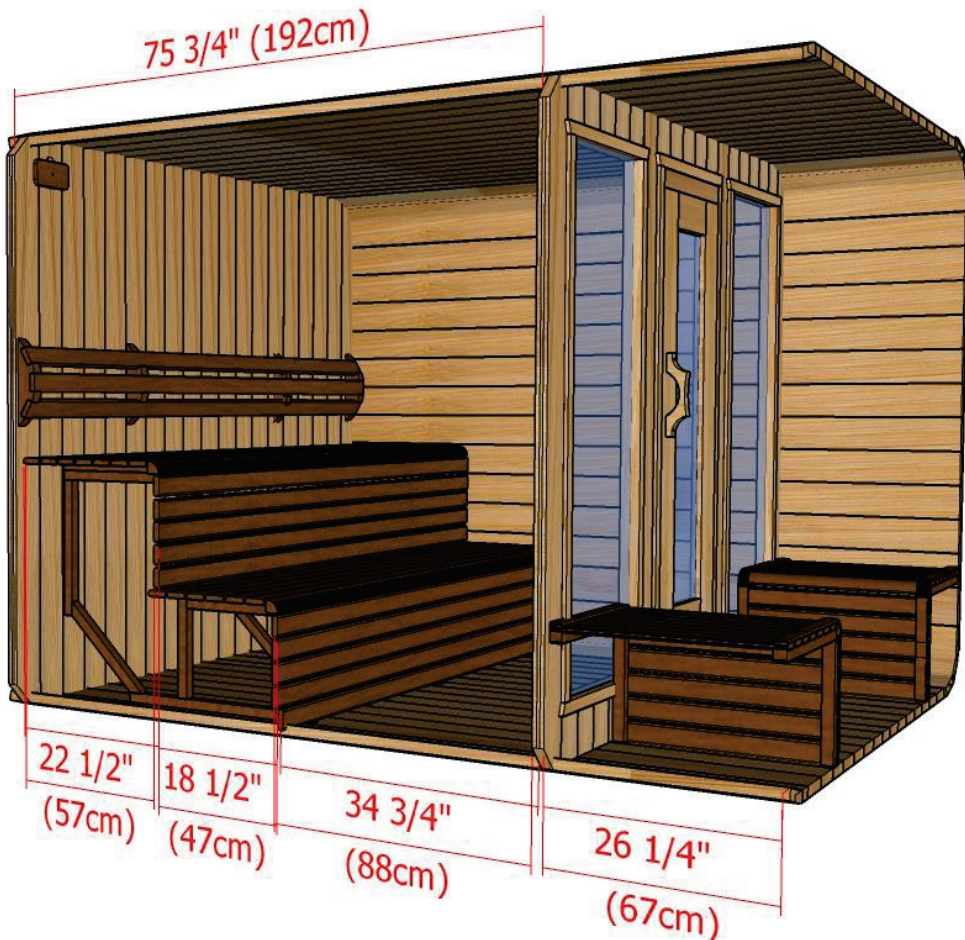

# Model 870LUP/872LUP

8' x 7' Western Red Cedar Luna Sauna with Porch

Back Wall Two Tier Bench Layout

# Model 870LUP/872LUP

8' x 7' Western Red Cedar Luna Sauna with Porch

Back Wall with L Bench Two Tier Layout