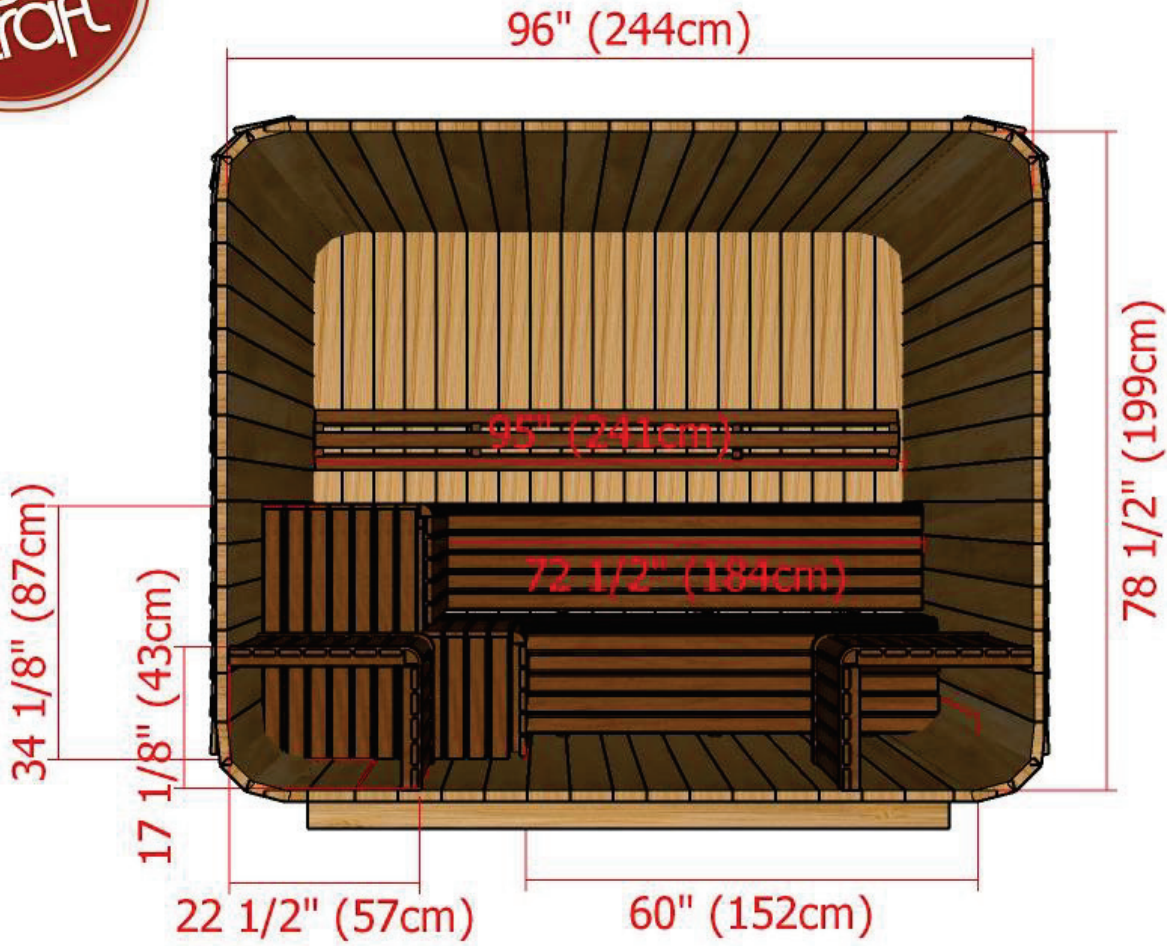

# Model 870LUP/872LUP

8' x 7' Western Red Cedar Luna Sauna with Porch

Back Wall Two Tier Bench Layout

# Model 870LUP/872LUP

8' x 7' Western Red Cedar Luna Sauna with Porch

Back Wall with L Bench Two Tier Layout