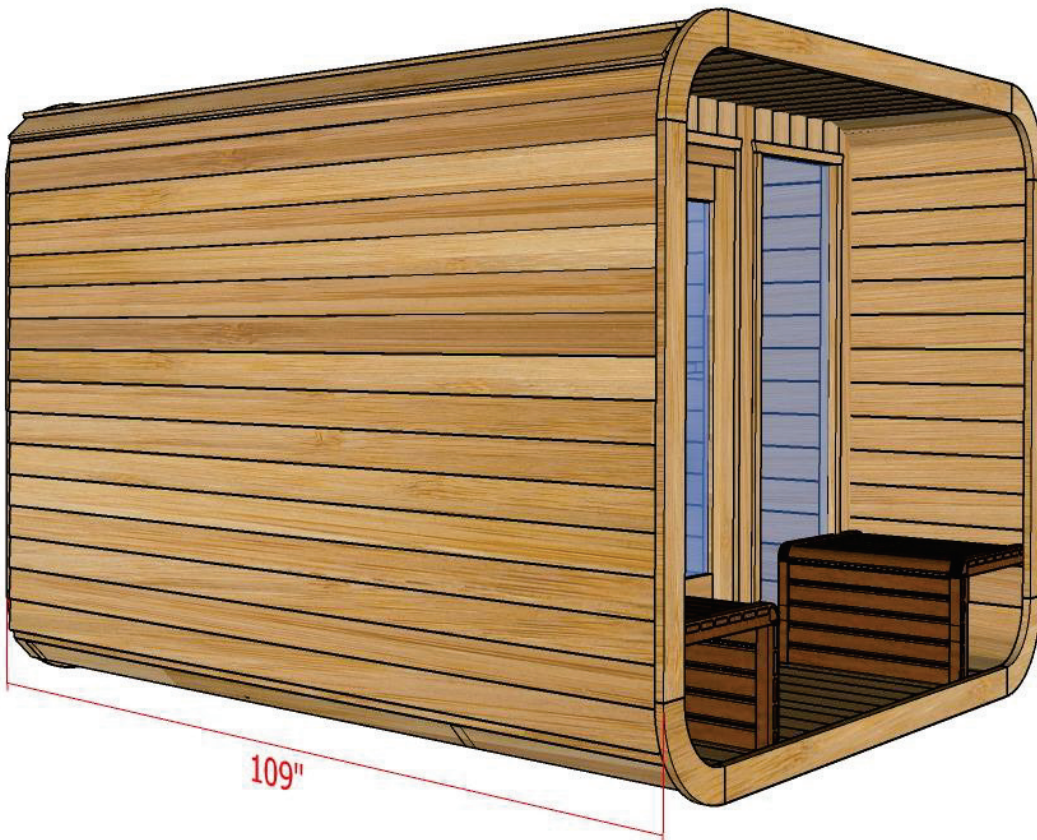

# Model 870LUP/872LUP

8' x 7' Western Red Cedar Luna Sauna with Porch

Back Wall Two Tier Bench Layout

# Model 870LUP/872LUP

8' x 7' Western Red Cedar Luna Sauna with Porch

Back Wall with L Bench Two Tier Layout