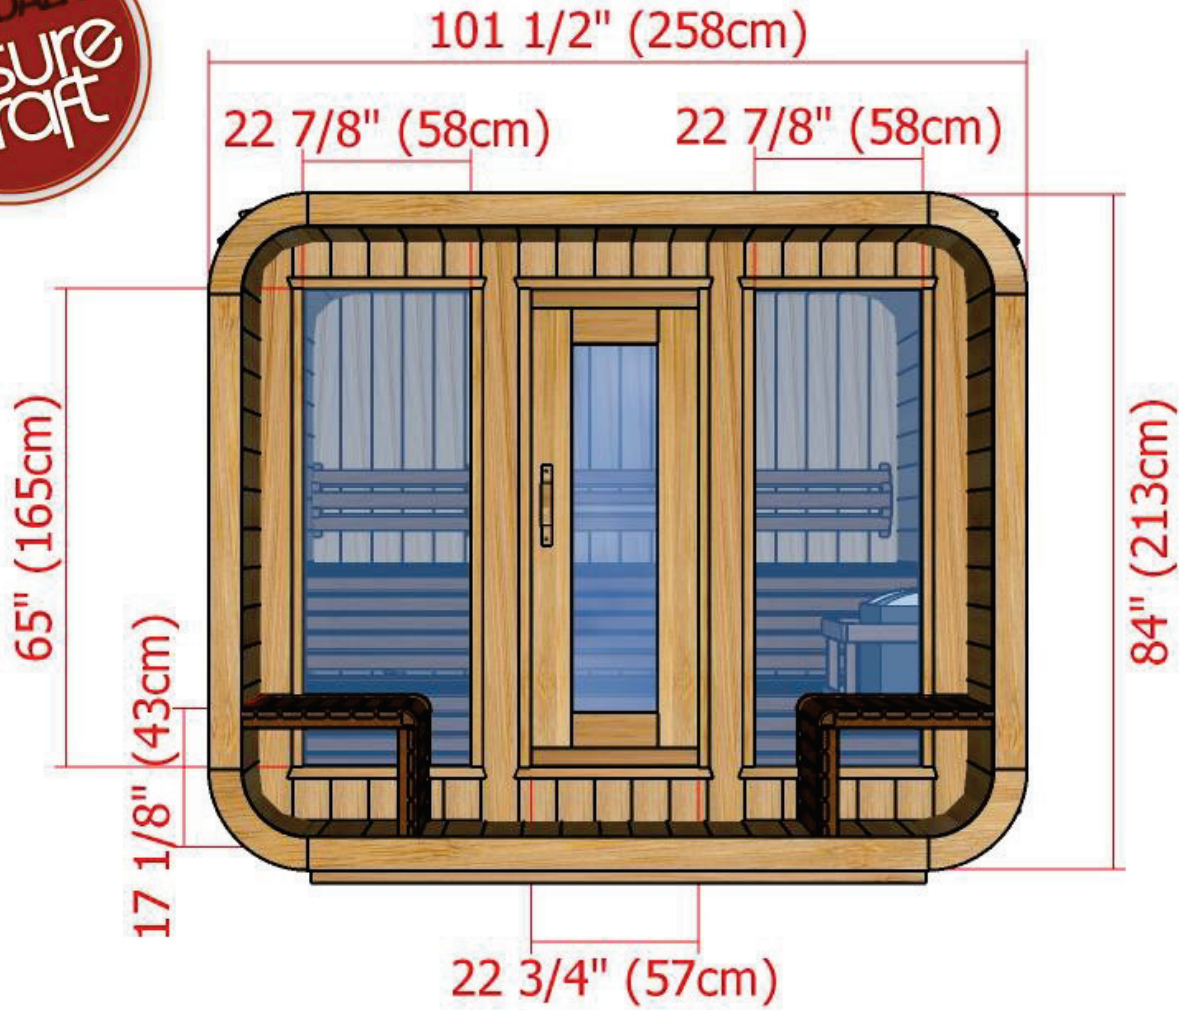

# Model 870LUP/872LUP

8' x 7' Western Red Cedar Luna Sauna with Porch

Back Wall Two Tier Bench Layout

# Model 870LUP/872LUP

8' x 7' Western Red Cedar Luna Sauna with Porch

Back Wall with L Bench Two Tier Layout