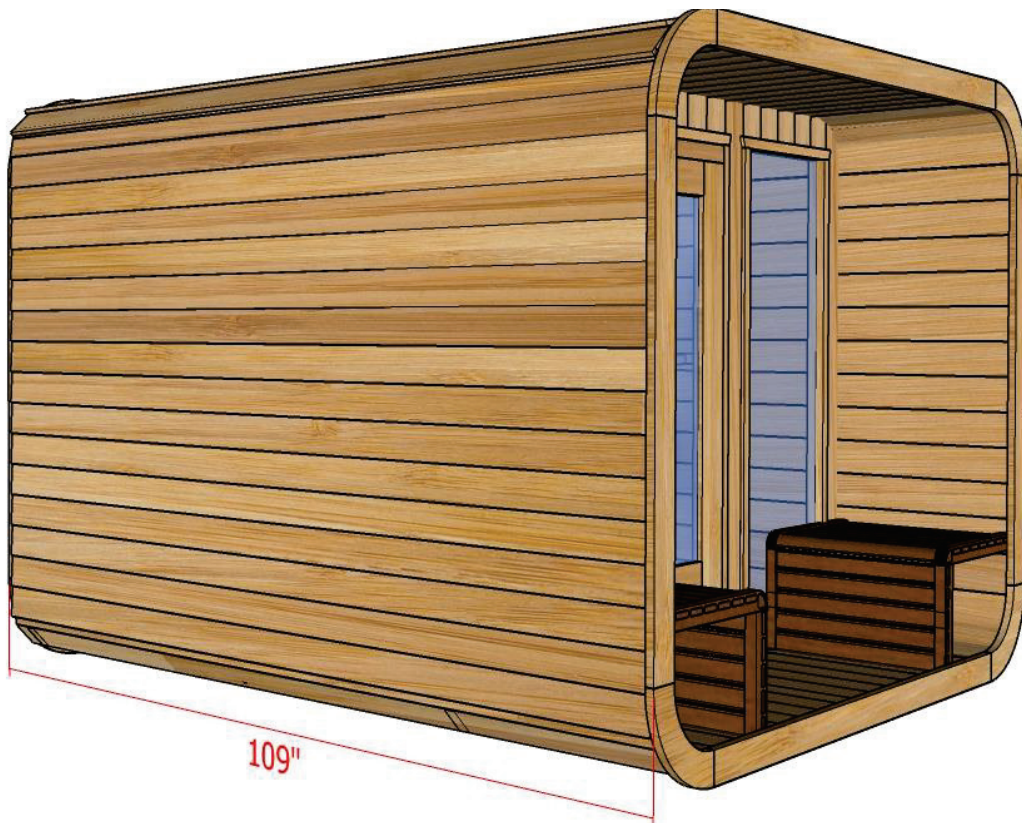

# Model 870LUP/872LUP

8' x 7' Western Red Cedar Luna Sauna with Porch

Back Wall Two Tier Bench Layout

# Model 870LUP/872LUP

8' x 7' Western Red Cedar Luna Sauna with Porch

Back Wall with L Bench Two Tier Layout