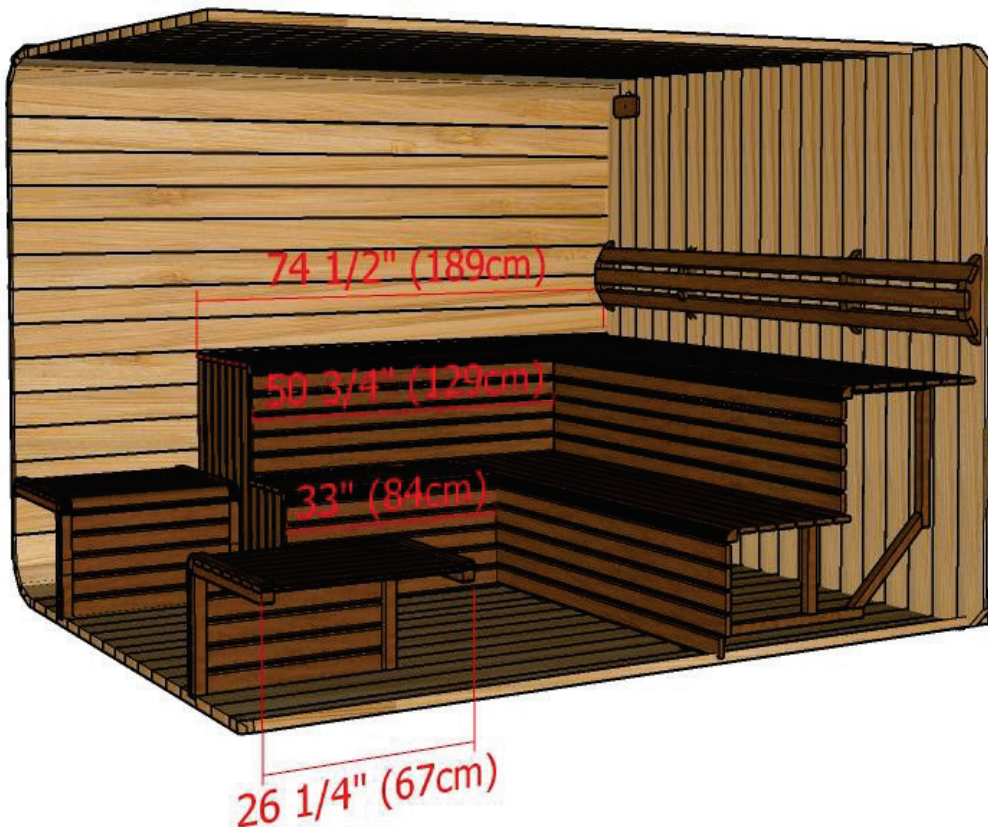

# Model 870LUP/872LUP

8' x 7' Western Red Cedar Luna Sauna with Porch

Back Wall Two Tier Bench Layout

# Model 870LUP/872LUP

8' x 7' Western Red Cedar Luna Sauna with Porch

Back Wall with L Bench Two Tier Layout