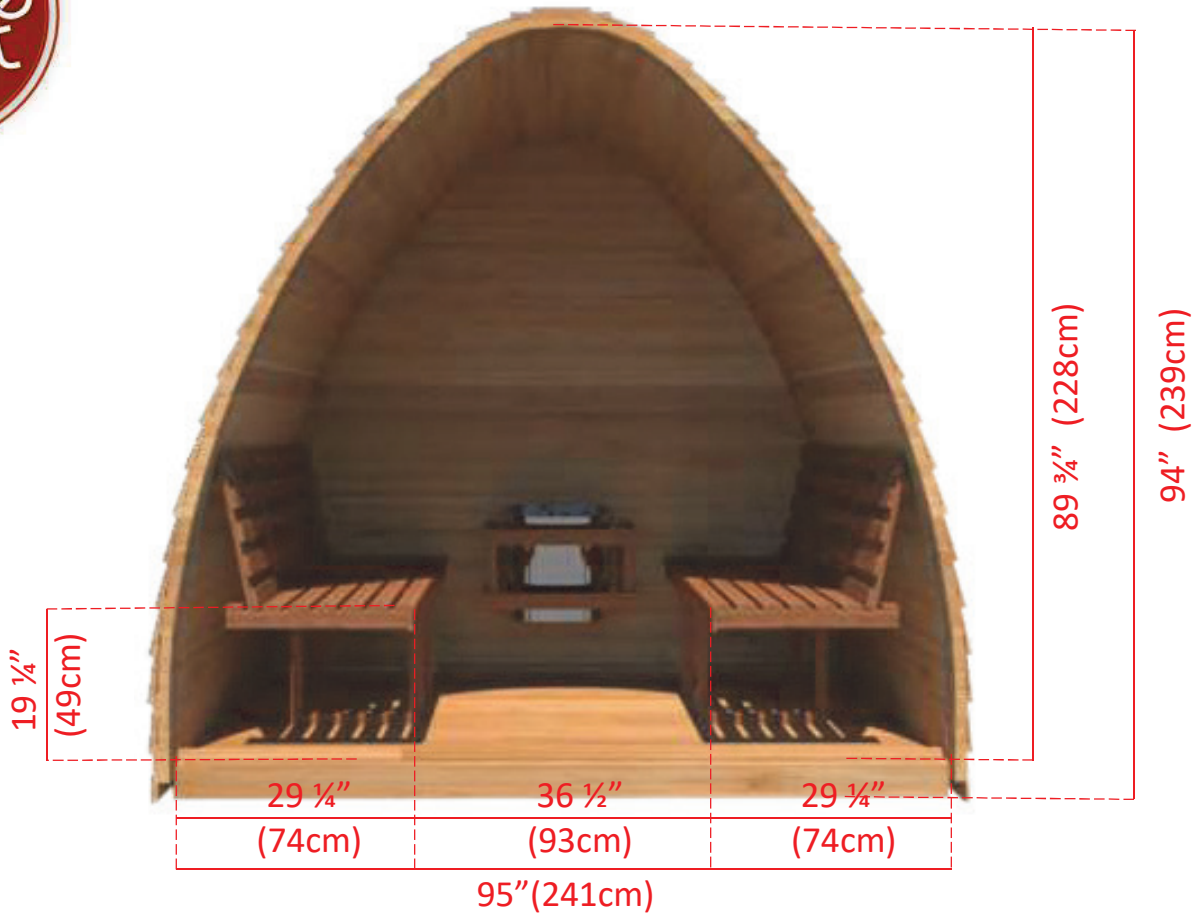

Model 870

8' x 7' Western Red Cedar Pod Sauna

*Electric or Wood burning heater available with side wall bench layout

Side Wall Bench Layout (Standard)

Model 870

8' x 7' Western Red Cedar Pod Sauna