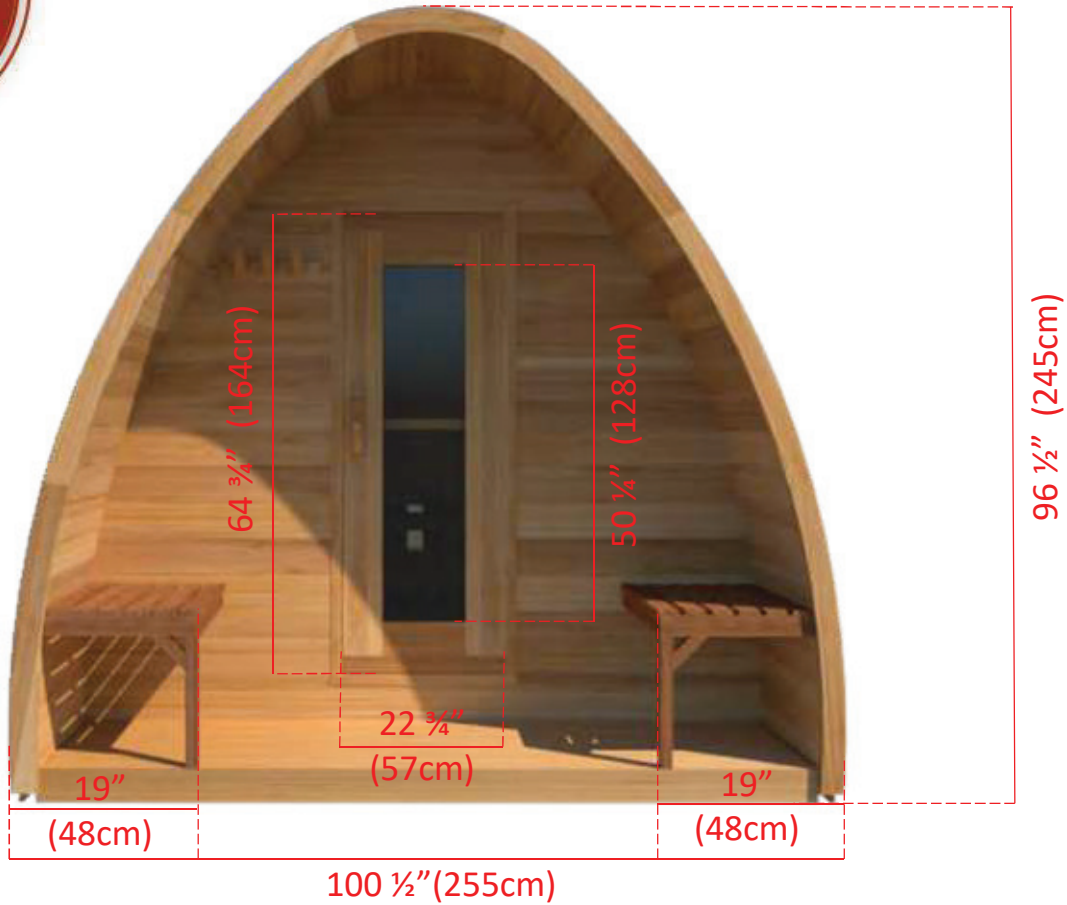

Model 860

8' x 6' Western Red Cedar Pod Sauna

2' Porch Option