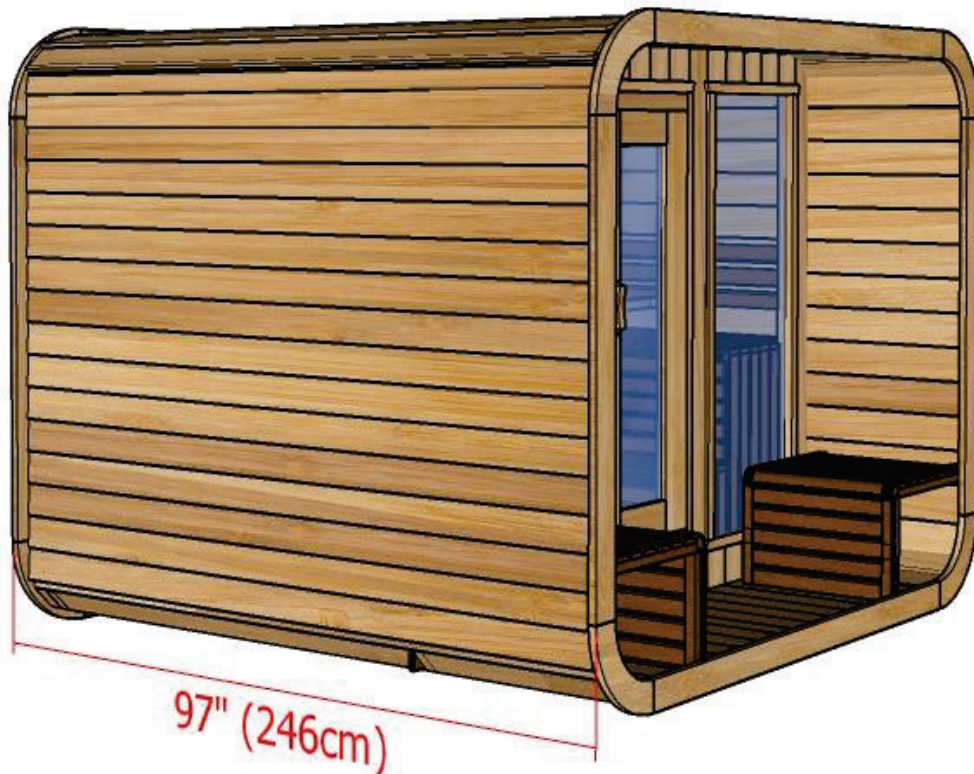

# Model 860LUP/862LUP

8' x 6' Western Red Cedar Luna Sauna with Porch

Side Wall Two Tier Bench Layout