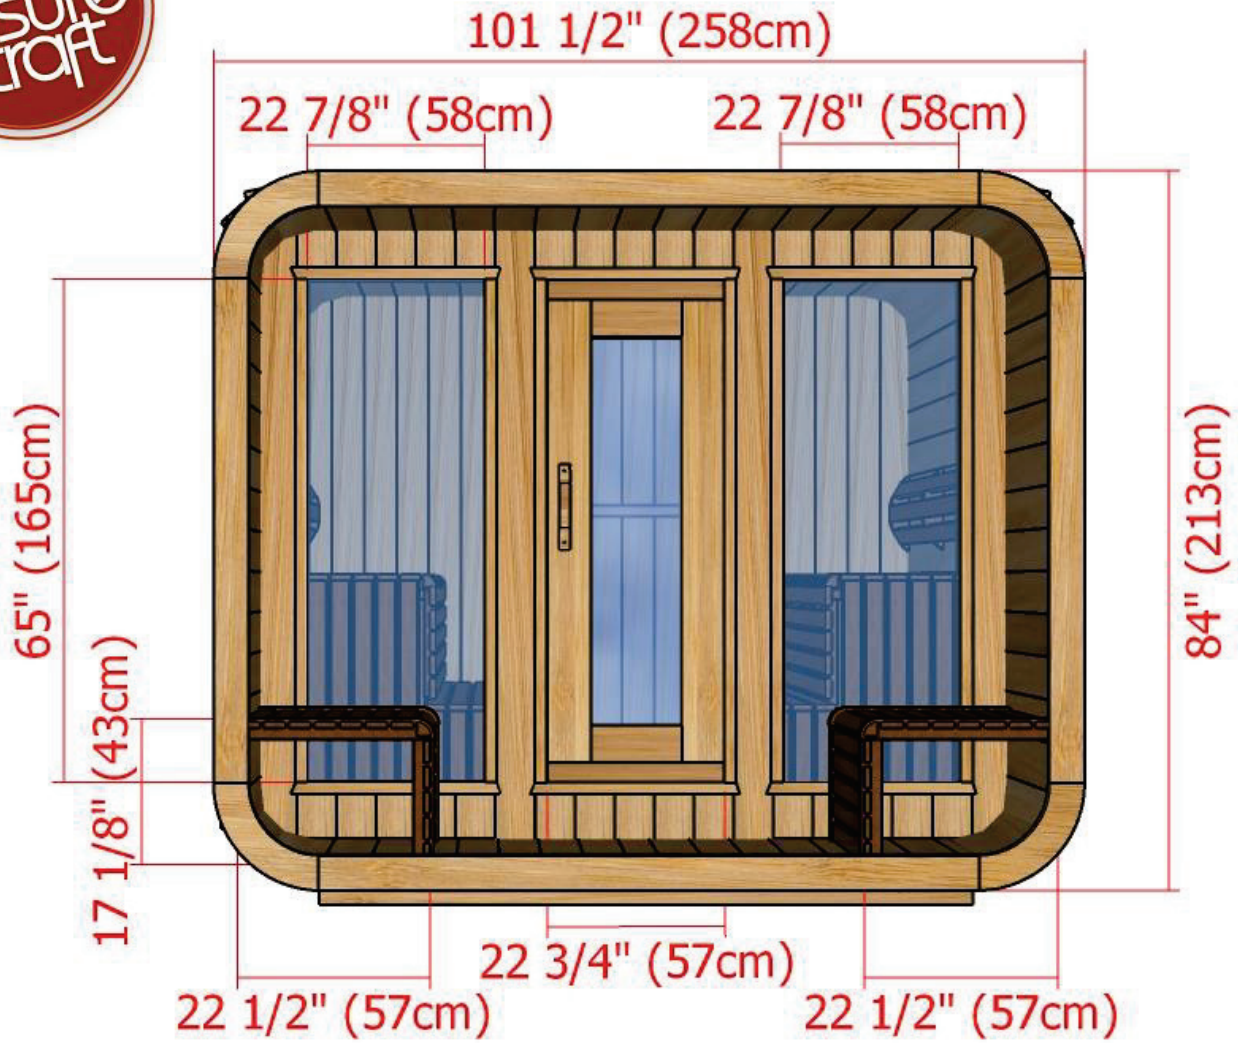

# Model 860LUP/862LUP

8' x 6' Western Red Cedar Luna Sauna with Porch

Side Wall Two Tier Bench Layout