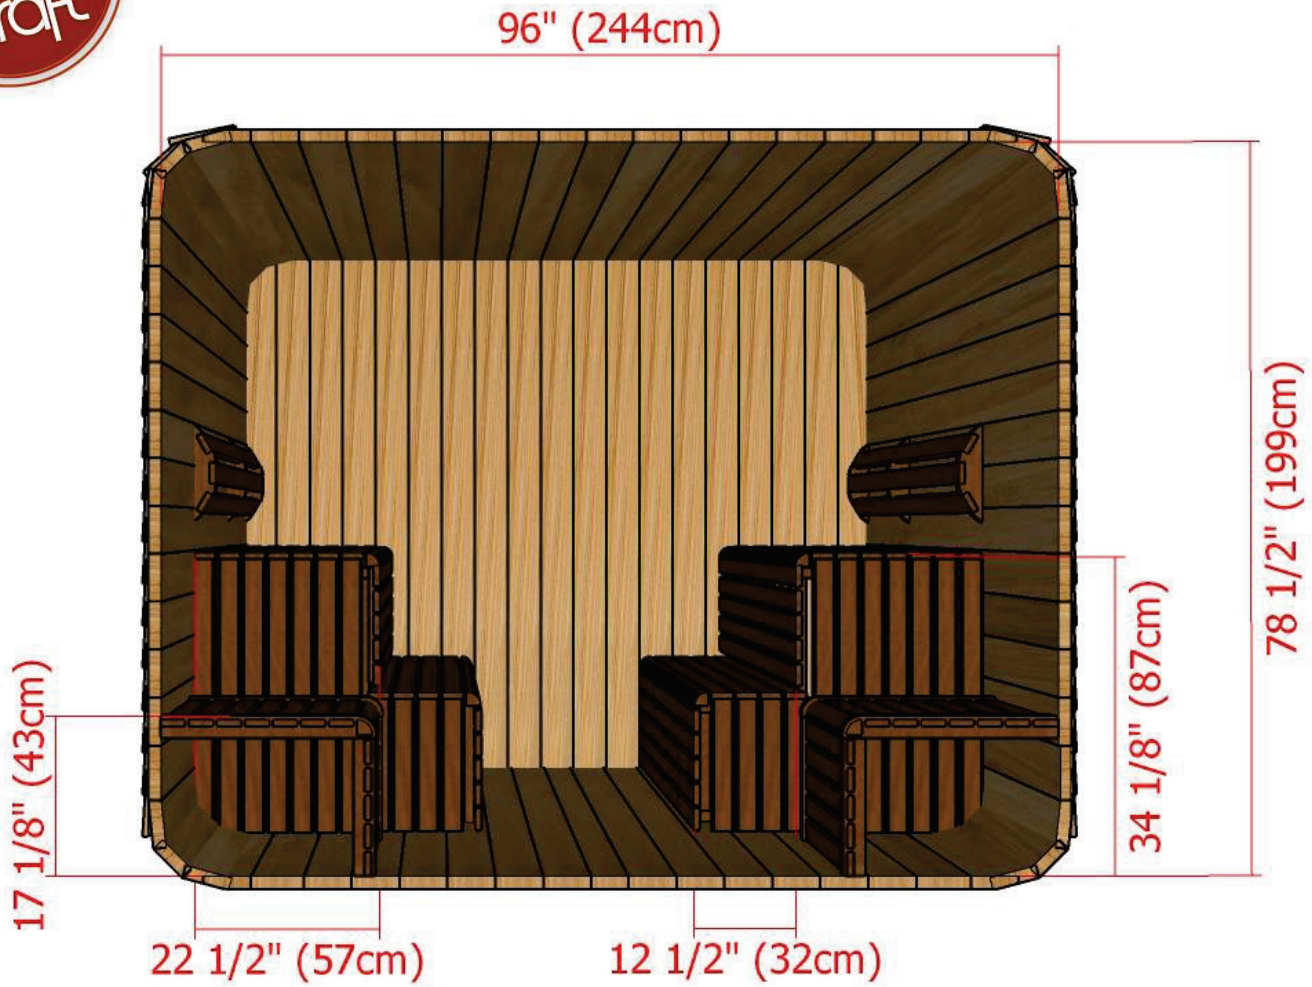

# Model 860LUP/862LUP

8' x 6' Western Red Cedar Luna Sauna with Porch

Side Wall Two Tier Bench Layout