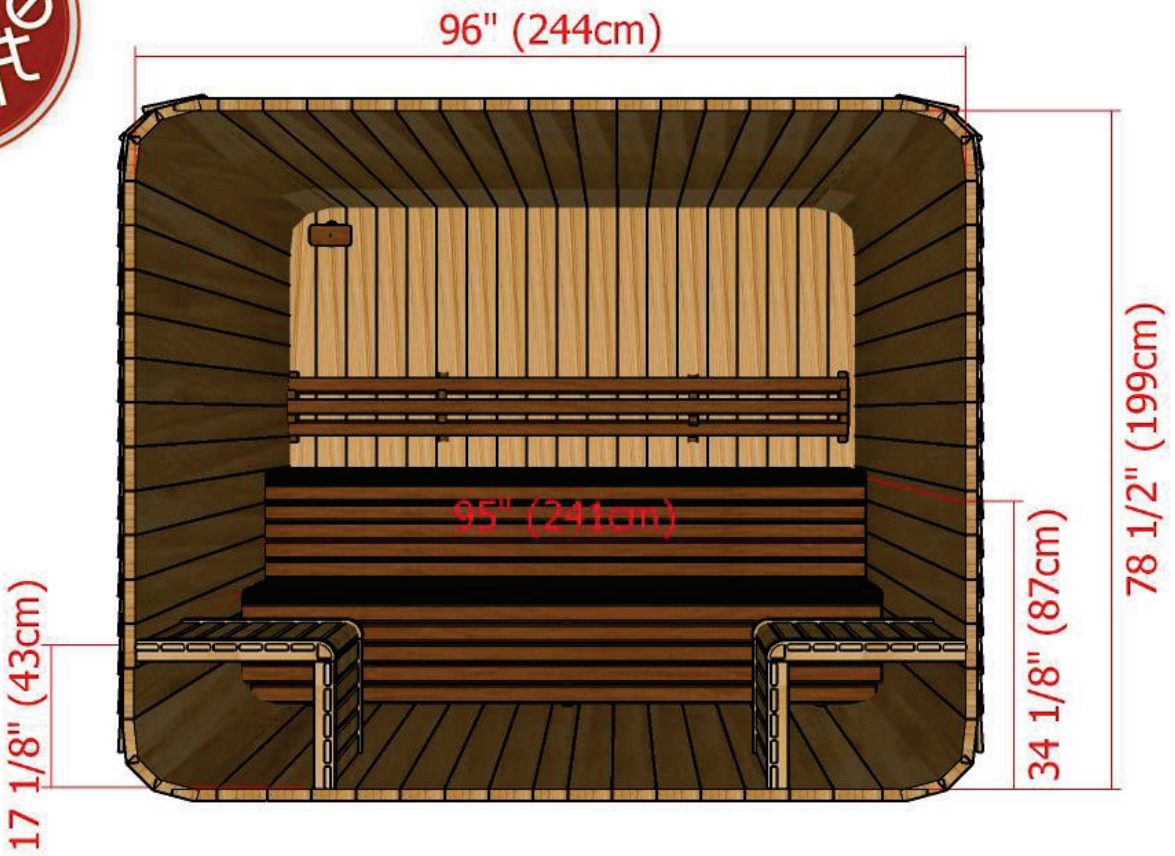

Model 860LUP/862LUP

8' x 6' Western Red Cedar Luna Sauna with Porch

Back Wall Bench Two Tier Layout

Model 860LUP/862LUP

8' x 6' Western Red Cedar Luna Sauna with Porch

Back Wall Bench Two Tier Layout

Model 860LUP/862LUP

8' x 6' Western Red Cedar Luna Sauna with Porch

96" (244cm)

Back Wall with L Bench Two Tier Layout

Model 860LUP/862LUP

8' x 6' Western Red Cedar Luna Sauna with Porch

Back Wall with L Bench Two Tier Layout