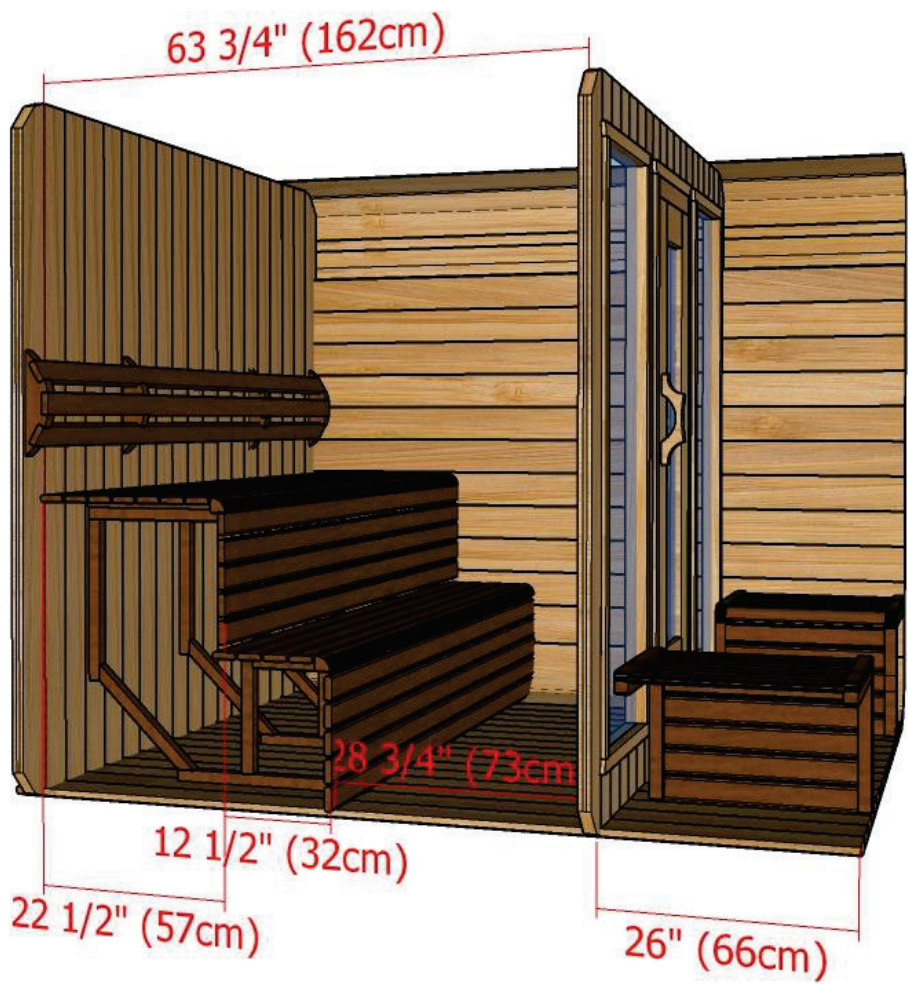

Model 860LUP/862LUP

8' x 6' Western Red Cedar Luna Sauna with Porch

Back Wall Bench Two Tier Layout

Model 860LUP/862LUP

8' x 6' Western Red Cedar Luna Sauna with Porch

Back Wall Bench Two Tier Layout

Model 860LUP/862LUP

8' x 6' Western Red Cedar Luna Sauna with Porch

96" (244cm)

Back Wall with L Bench Two Tier Layout

Model 860LUP/862LUP

8' x 6' Western Red Cedar Luna Sauna with Porch

Back Wall with L Bench Two Tier Layout