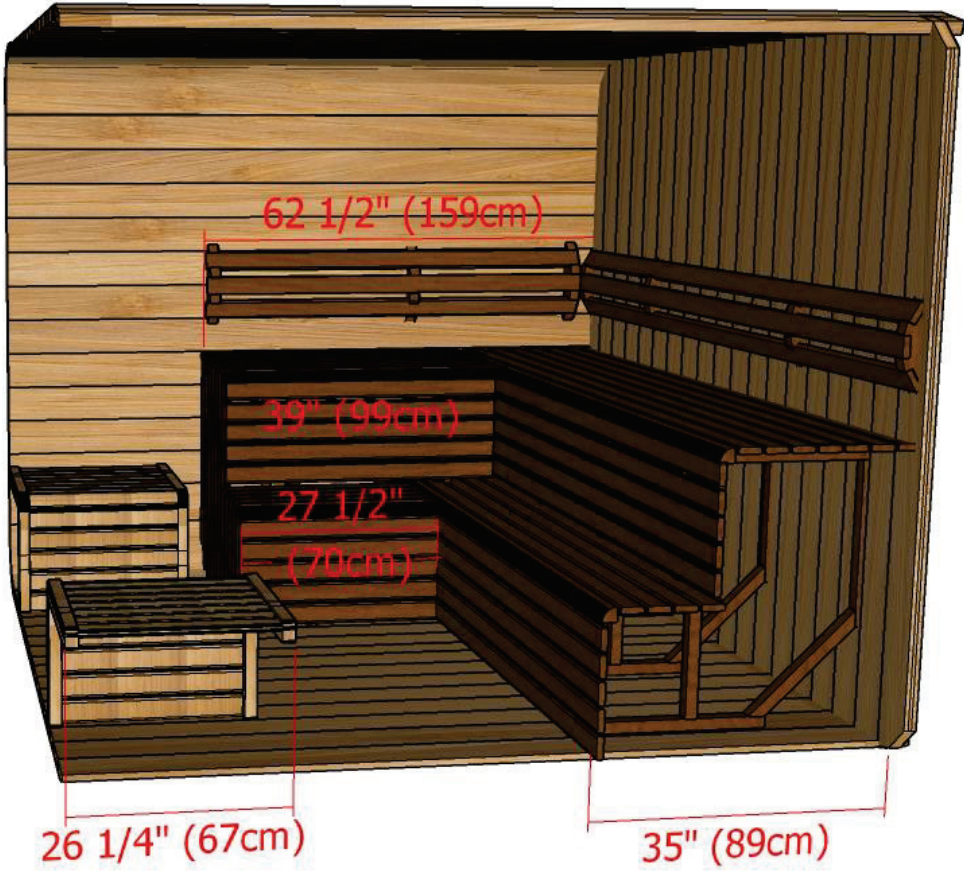

Model 860LUP/862LUP

8' x 6' Western Red Cedar Luna Sauna with Porch

Back Wall Bench Two Tier Layout

Model 860LUP/862LUP

8' x 6' Western Red Cedar Luna Sauna with Porch

Back Wall Bench Two Tier Layout

Model 860LUP/862LUP

8' x 6' Western Red Cedar Luna Sauna with Porch

96" (244cm)

Back Wall with L Bench Two Tier Layout

Model 860LUP/862LUP

8' x 6' Western Red Cedar Luna Sauna with Porch

Back Wall with L Bench Two Tier Layout