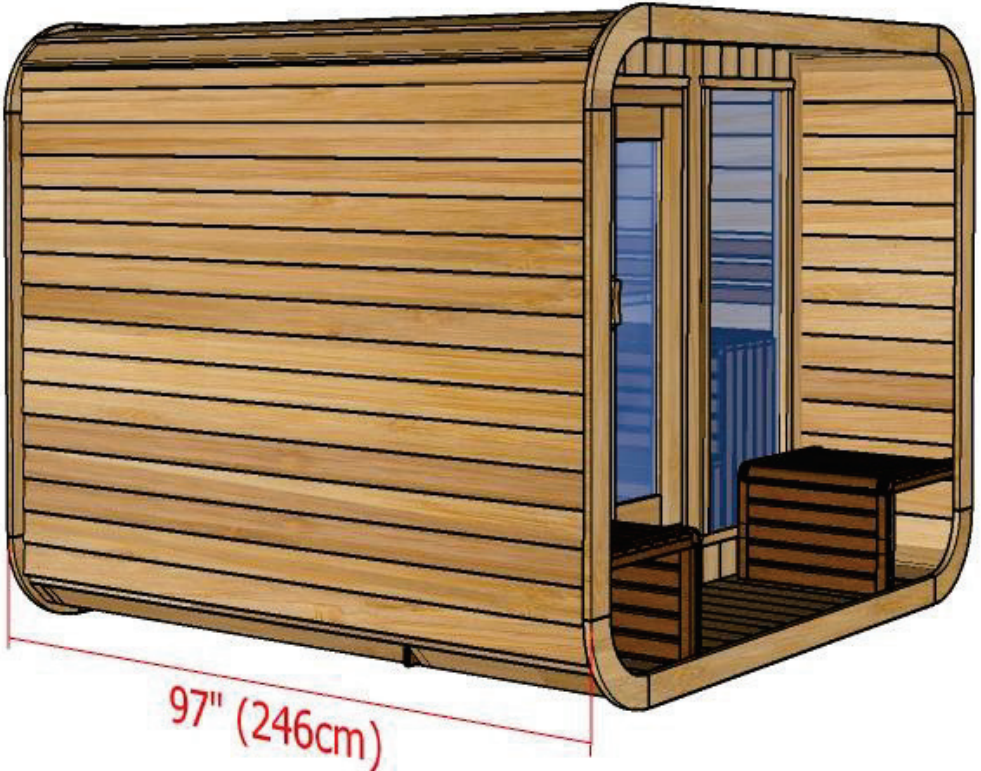

Model 860LUP/862LUP

8' x 6' Western Red Cedar Luna Sauna with Porch

Back Wall Bench Two Tier Layout

Model 860LUP/862LUP

8' x 6' Western Red Cedar Luna Sauna with Porch

Back Wall Bench Two Tier Layout

Model 860LUP/862LUP

8' x 6' Western Red Cedar Luna Sauna with Porch

96" (244cm)

Back Wall with L Bench Two Tier Layout

Model 860LUP/862LUP

8' x 6' Western Red Cedar Luna Sauna with Porch

Back Wall with L Bench Two Tier Layout