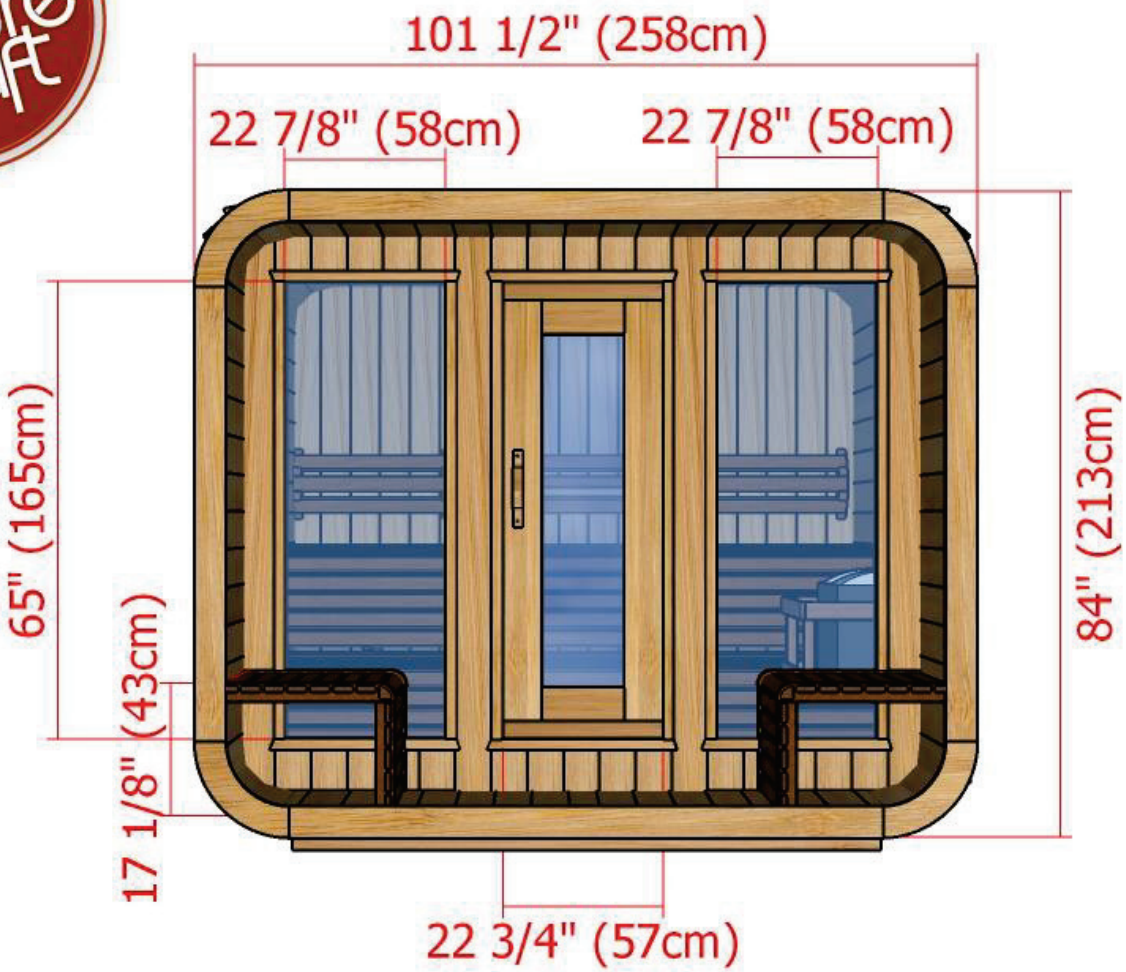

Model 860LUP/862LUP

8' x 6' Western Red Cedar Luna Sauna with Porch

Back Wall Bench Two Tier Layout

Model 860LUP/862LUP

8' x 6' Western Red Cedar Luna Sauna with Porch

Back Wall Bench Two Tier Layout

Model 860LUP/862LUP

8' x 6' Western Red Cedar Luna Sauna with Porch

96" (244cm)

Back Wall with L Bench Two Tier Layout

Model 860LUP/862LUP

8' x 6' Western Red Cedar Luna Sauna with Porch

Back Wall with L Bench Two Tier Layout