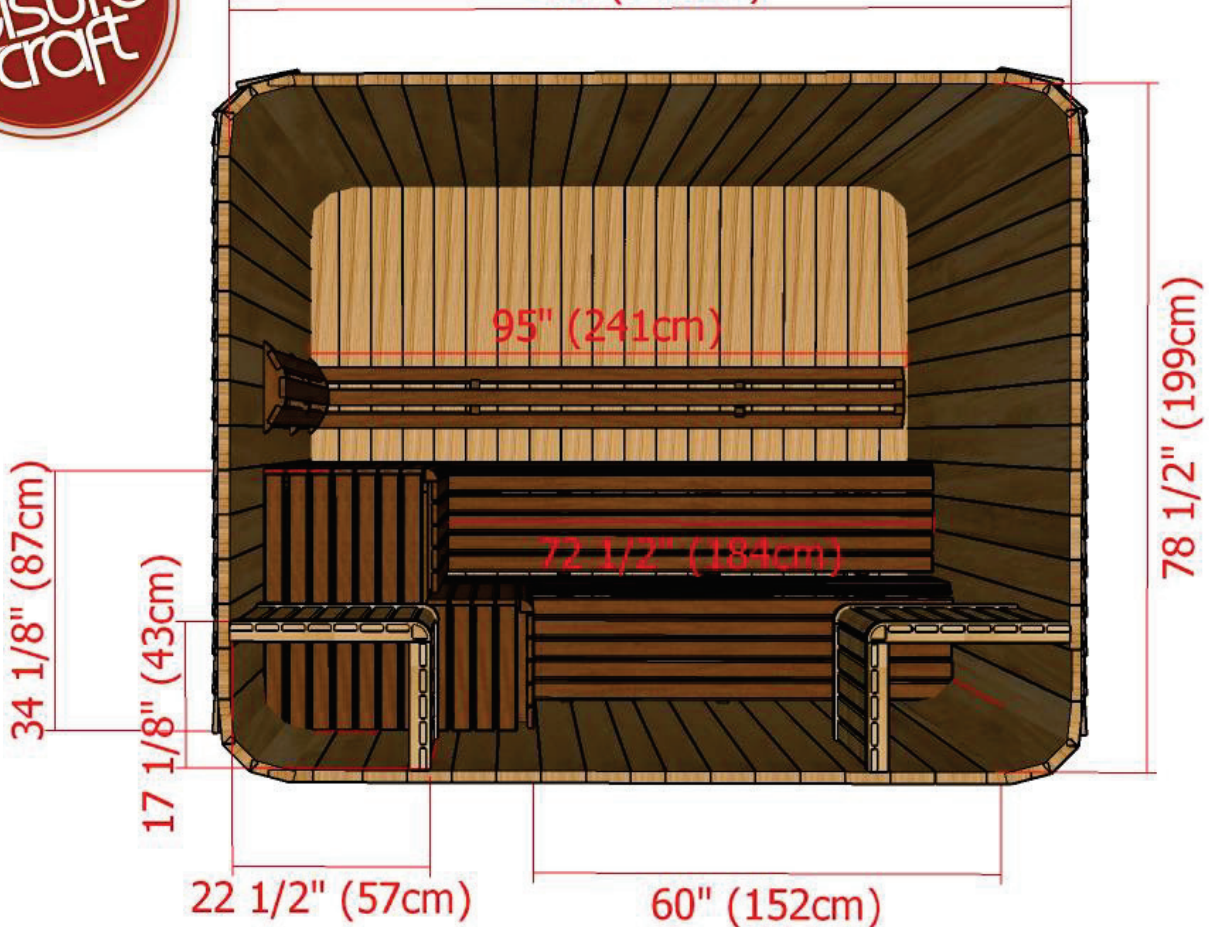

Model 860LUP/862LUP

8' x 6' Western Red Cedar Luna Sauna with Porch

Back Wall Bench Two Tier Layout

Model 860LUP/862LUP

8' x 6' Western Red Cedar Luna Sauna with Porch

Back Wall Bench Two Tier Layout

Model 860LUP/862LUP

8' x 6' Western Red Cedar Luna Sauna with Porch

96" (244cm)

Back Wall with L Bench Two Tier Layout

Model 860LUP/862LUP

8' x 6' Western Red Cedar Luna Sauna with Porch

Back Wall with L Bench Two Tier Layout