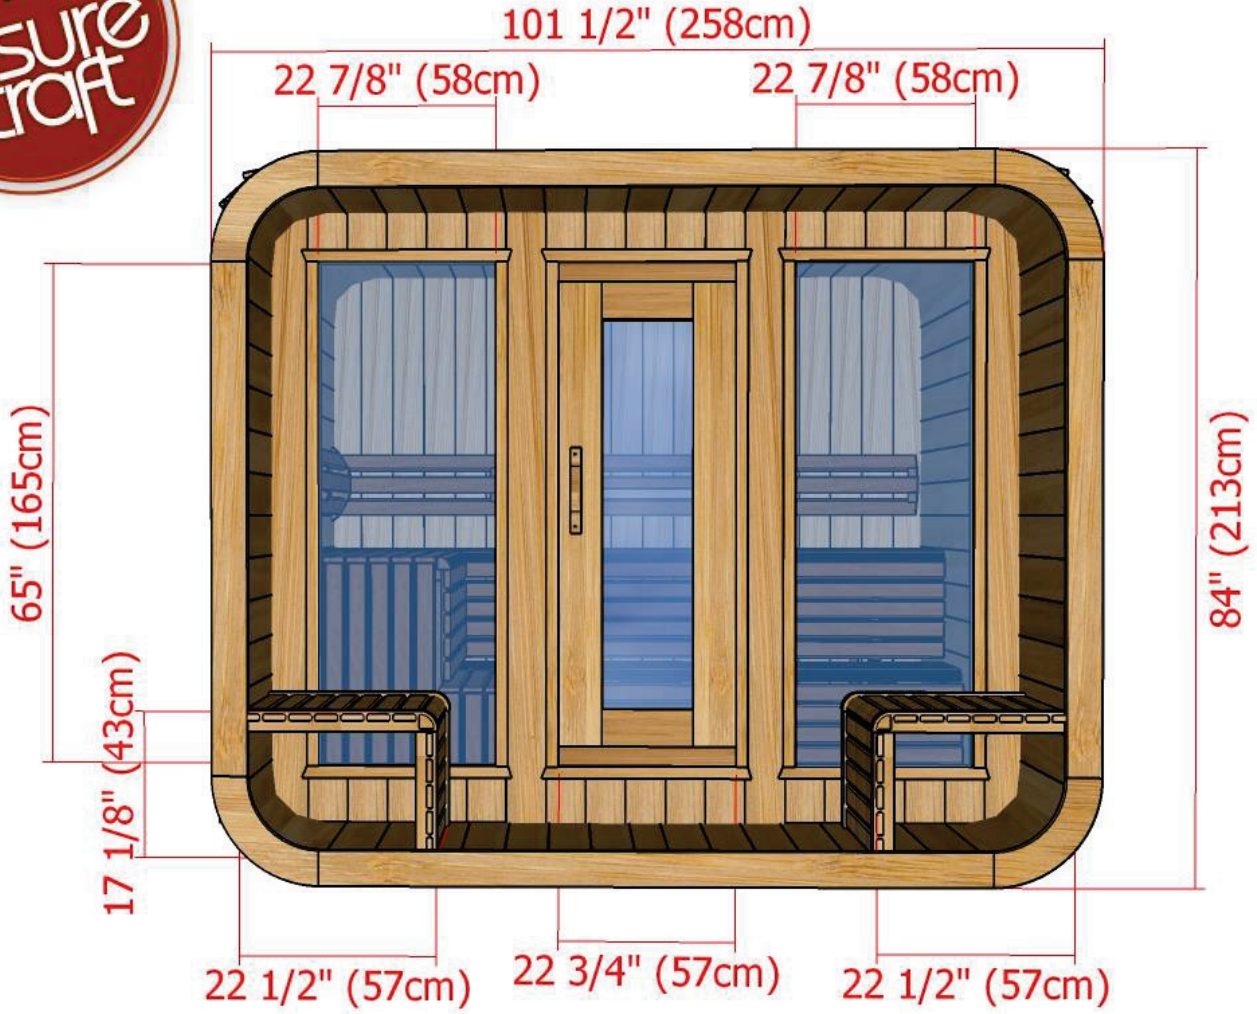

Model 860LUP/862LUP

8' x 6' Western Red Cedar Luna Sauna with Porch

Back Wall Bench Two Tier Layout

Model 860LUP/862LUP

8' x 6' Western Red Cedar Luna Sauna with Porch

Back Wall Bench Two Tier Layout

Model 860LUP/862LUP

8' x 6' Western Red Cedar Luna Sauna with Porch

96" (244cm)

Back Wall with L Bench Two Tier Layout

Model 860LUP/862LUP

8' x 6' Western Red Cedar Luna Sauna with Porch

Back Wall with L Bench Two Tier Layout