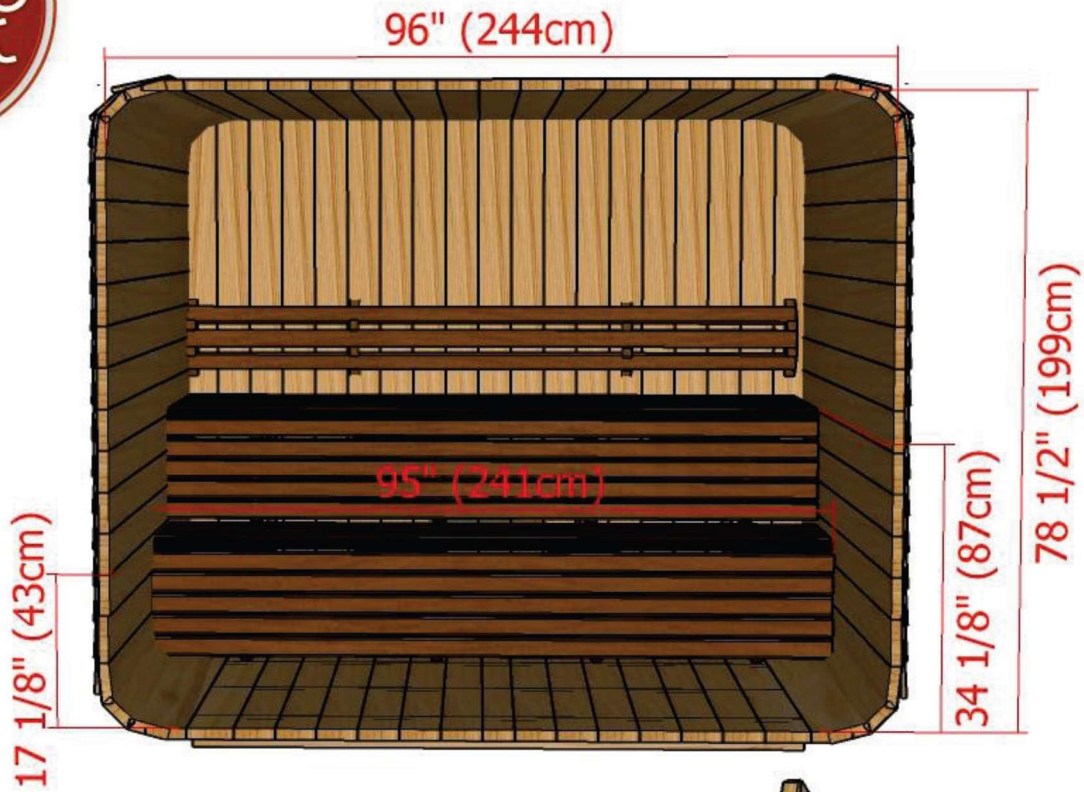

Model 860LU/862LU

8' x 6' Western Red Cedar Luna Sauna

Back Wall with L Bench Two Tier Layout

Model 860LU/862LU

8' x 6' Western Red Cedar Luna Sauna

Back Wall with L Bench Two Tier Layout

Model 860LU/862LU

8' x 6' Western Red Cedar Luna Sauna

Back Wall Two Tier Bench Layout