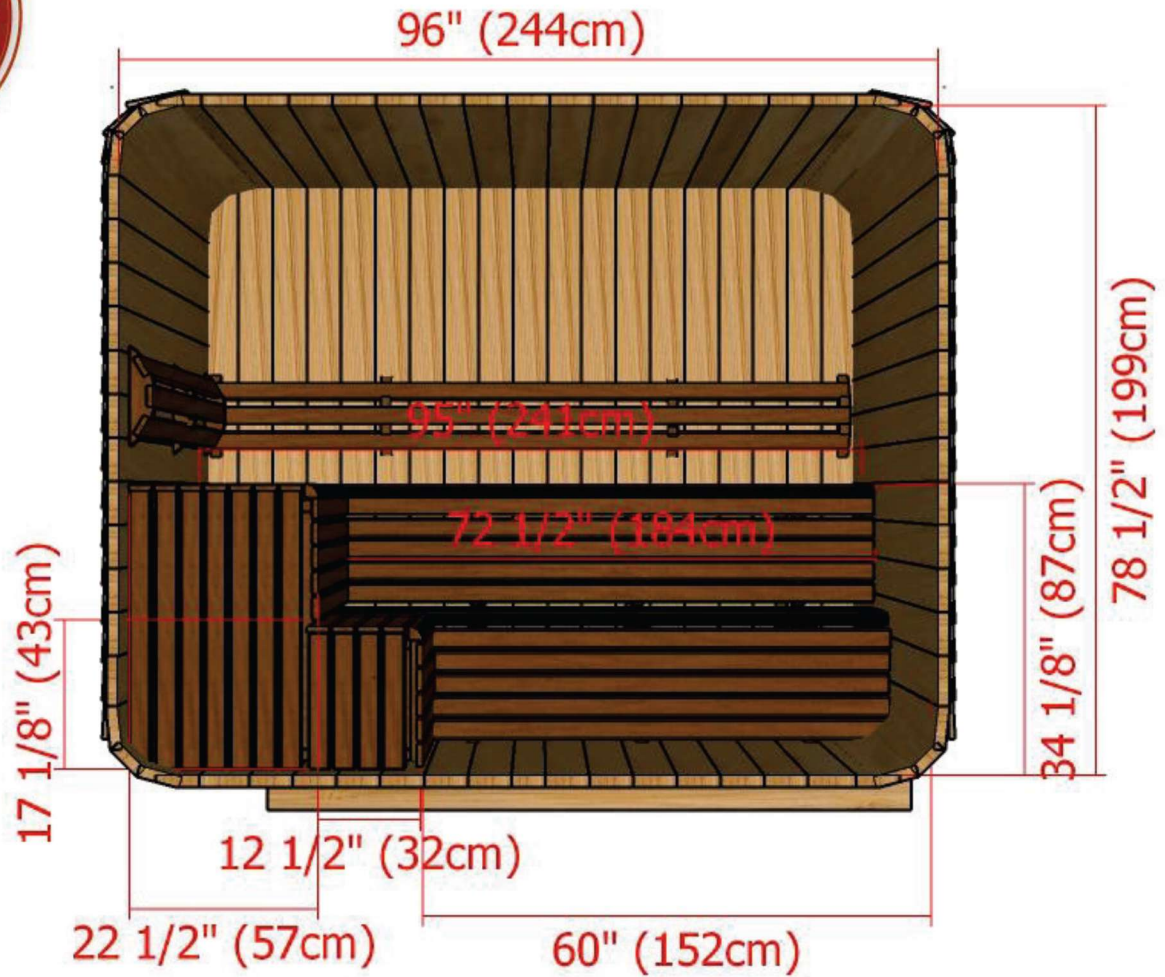

Model 860LU/862LU

8' x 6' Western Red Cedar Luna Sauna

Back Wall with L Bench Two Tier Layout

Model 860LU/862LU

8' x 6' Western Red Cedar Luna Sauna

Back Wall with L Bench Two Tier Layout

Model 860LU/862LU

8' x 6' Western Red Cedar Luna Sauna

Back Wall Two Tier Bench Layout