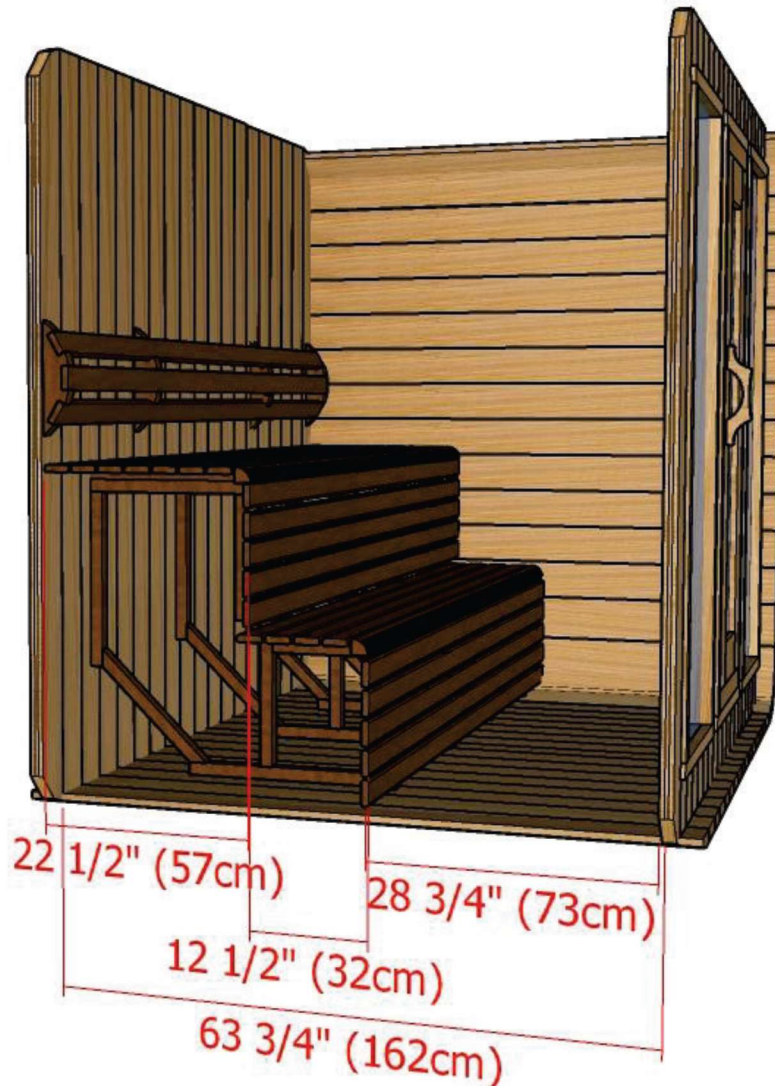

Model 860LU/862LU

8' x 6' Western Red Cedar Luna Sauna

Back Wall with L Bench Two Tier Layout

Model 860LU/862LU

8' x 6' Western Red Cedar Luna Sauna

Back Wall with L Bench Two Tier Layout

Model 860LU/862LU

8' x 6' Western Red Cedar Luna Sauna

Back Wall Two Tier Bench Layout