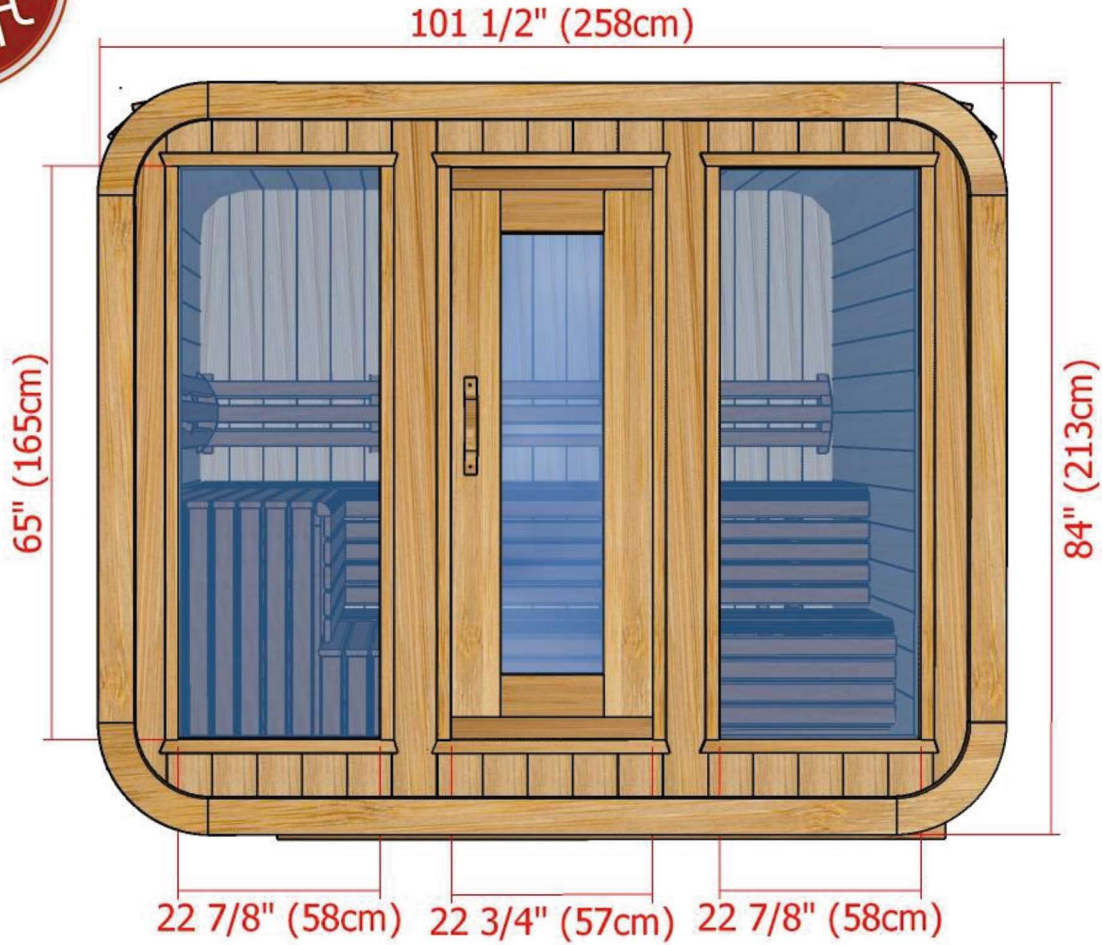

Model 860LU/862LU

8' x 6' Western Red Cedar Luna Sauna

Back Wall with L Bench Two Tier Layout

Model 860LU/862LU

8' x 6' Western Red Cedar Luna Sauna

Back Wall with L Bench Two Tier Layout

Model 860LU/862LU

8' x 6' Western Red Cedar Luna Sauna

Back Wall Two Tier Bench Layout