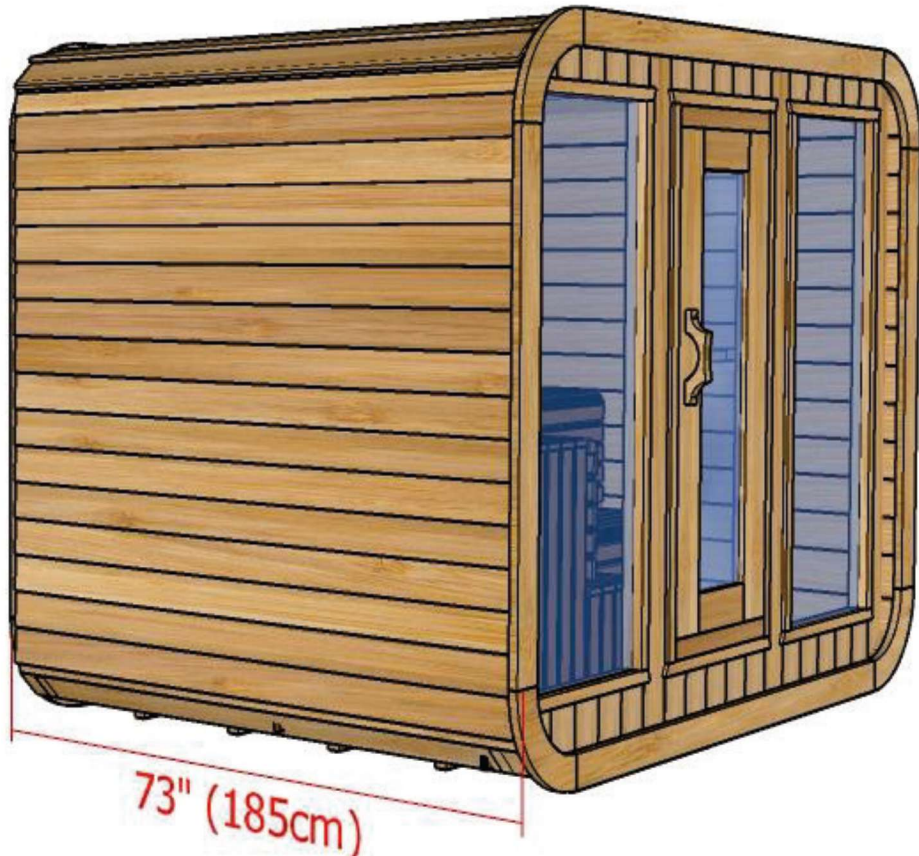

Model 860LU/862LU

8' x 6' Western Red Cedar Luna Sauna

Back Wall with L Bench Two Tier Layout

Model 860LU/862LU

8' x 6' Western Red Cedar Luna Sauna

Back Wall with L Bench Two Tier Layout

Model 860LU/862LU

8' x 6' Western Red Cedar Luna Sauna

Back Wall Two Tier Bench Layout