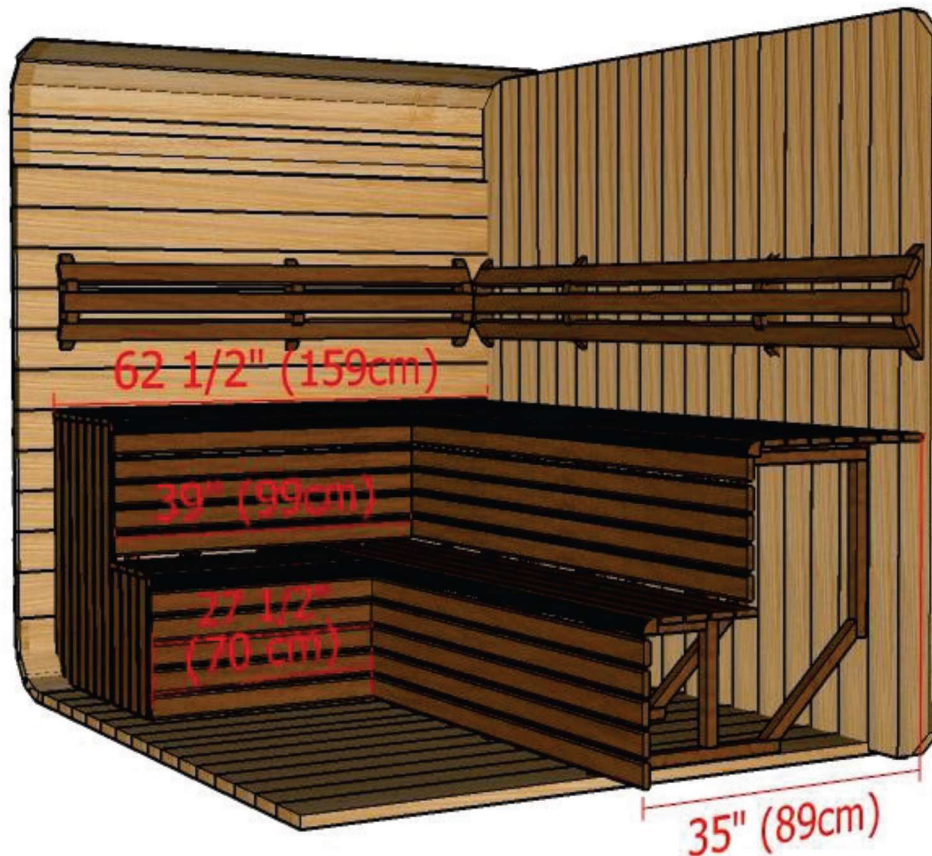

Model 860LU/862LU

8' x 6' Western Red Cedar Luna Sauna

Back Wall with L Bench Two Tier Layout

Model 860LU/862LU

8' x 6' Western Red Cedar Luna Sauna

Back Wall with L Bench Two Tier Layout

Model 860LU/862LU

8' x 6' Western Red Cedar Luna Sauna

Back Wall Two Tier Bench Layout