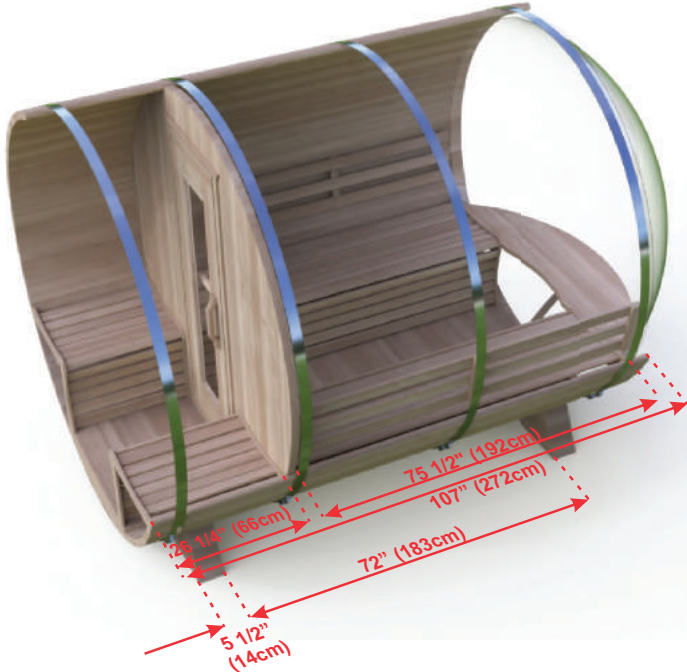

# MODEL 770PV With Porch

**PACKAGE SIZE:**

- 1. 111x45x32"    281x114x81cm
- 2. 90x90x30"    228x228x76cm

**PRODUCT WEIGHT:**

- 1. 1325 lbs    601 kg
- 2. 232 lbs    105 kg

**BARREL SAUNA PACKAGE FEATURES:**

- Made in Canada with Canadian Cedar
- Easy to assemble package.
- Marine Grade aluminum bands with stainless hardware.
- Bronze tempered glass in door.
- Package includes Towel Bar and 2 Backrests.

**BARREL SAUNA PACKAGE OPTIONS:**

- 2' (60cm) Front Porch
- 4' (120cm) Changeroom with Benches
- Overhang Cove on Front
- 2 Windows in Front Wall
- Woodburning or Electric Heaters
- Signature Bench Upgrades