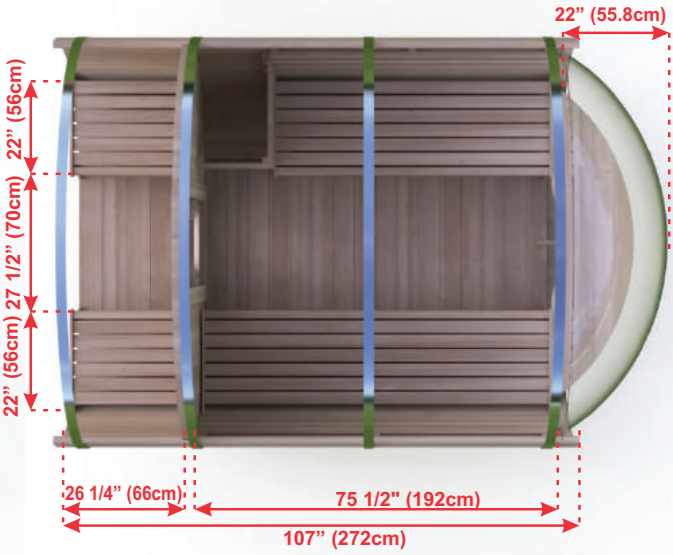

# MODEL 770PV With Porch

**PACKAGE SIZE:**

- 1. 111x45x32"    281x114x81cm
- 2. 90x90x30"    228x228x76cm

**PRODUCT WEIGHT:**

- 1. 1325 lbs    601 kg
- 2. 232 lbs    105 kg

**BARREL SAUNA PACKAGE FEATURES:**

- Made in Canada with Canadian Cedar
- Easy to assemble package.
- Marine Grade aluminum bands with stainless hardware.
- Bronze tempered glass in door.
- Package includes Towel Bar and 2 Backrests.

**BARREL SAUNA PACKAGE OPTIONS:**

- 2' (60cm) Front Porch
- 4' (120cm) Changeroom with Benches
- Overhang Cove on Front
- 2 Windows in Front Wall
- Woodburning or Electric Heaters
- Signature Bench Upgrades