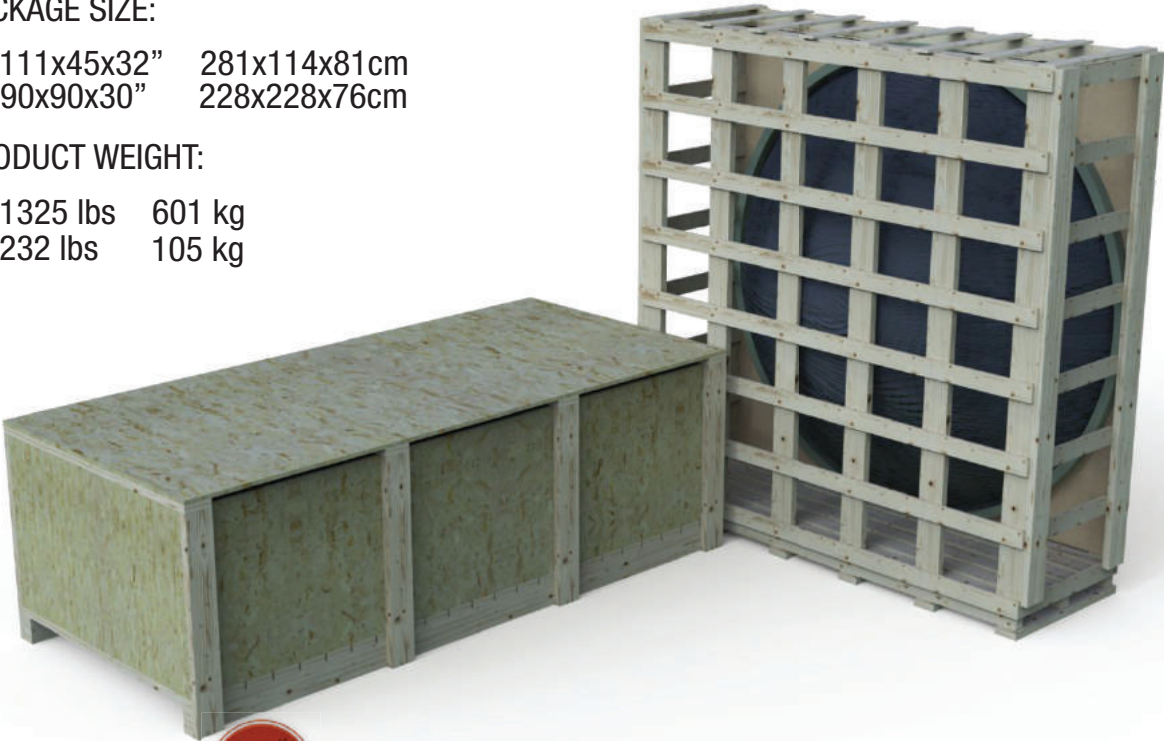

# MODEL 770PV With Porch

**PACKAGE SIZE:**

- 1. 111x45x32"    281x114x81cm
- 2. 90x90x30"    228x228x76cm

**PRODUCT WEIGHT:**

- 1. 1325 lbs    601 kg
- 2. 232 lbs    105 kg

**BARREL SAUNA PACKAGE FEATURES:**

- Made in Canada with Canadian Cedar
- Easy to assemble package.
- Marine Grade aluminum bands with stainless hardware.
- Bronze tempered glass in door.
- Package includes Towel Bar and 2 Backrests.

**BARREL SAUNA PACKAGE OPTIONS:**

- 2' (60cm) Front Porch
- 4' (120cm) Changeroom with Benches
- Overhang Cove on Front
- 2 Windows in Front Wall
- Woodburning or Electric Heaters
- Signature Bench Upgrades