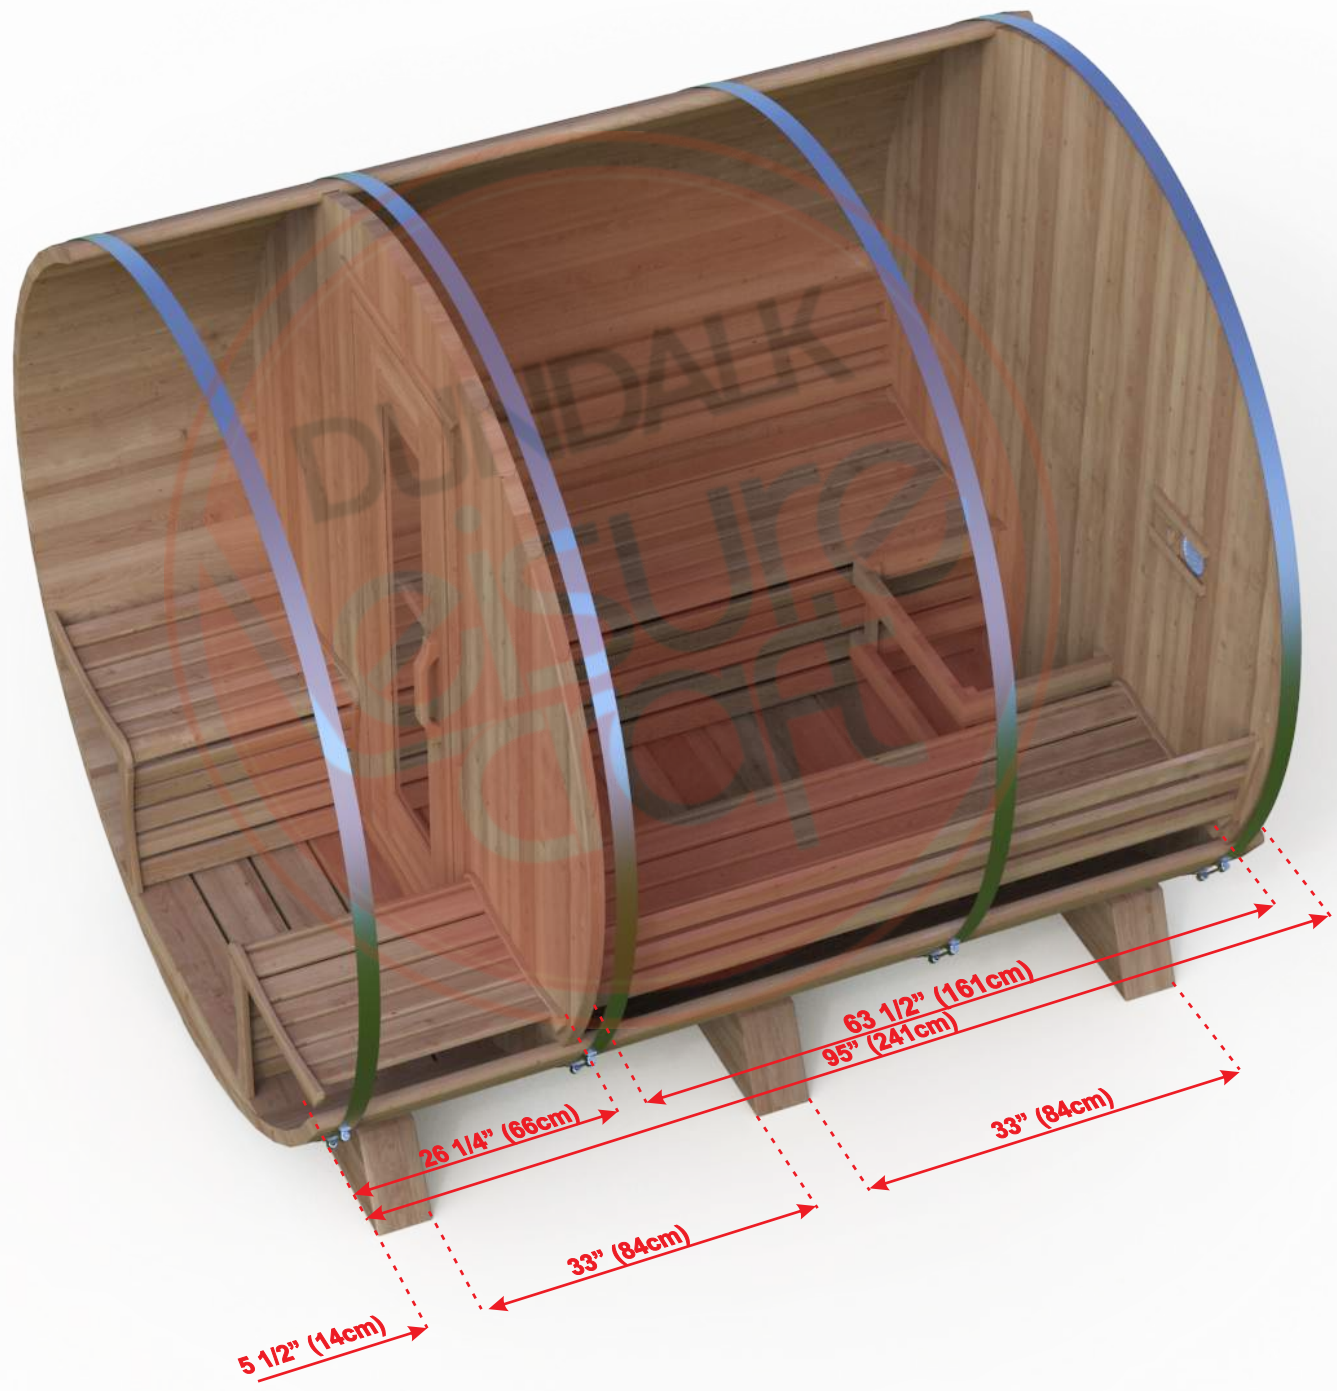

82 1/3" (209cm)

75 3/4" (192cm)

22" (56cm)

22" (56cm)

18 1/4" (46cm)

27 1/2" (70cm)

5 1/2" (14cm)

26 1/4" (66cm)

33" (84cm)

63 1/2" (161cm)

95" (241cm)

33" (84cm)

22" (56cm)

27 1/2" (70cm)

22" (56cm)

26 1/4" (66cm)

63 1/2" (161cm)

95" (241cm)

DUNLAK
eisur
grah