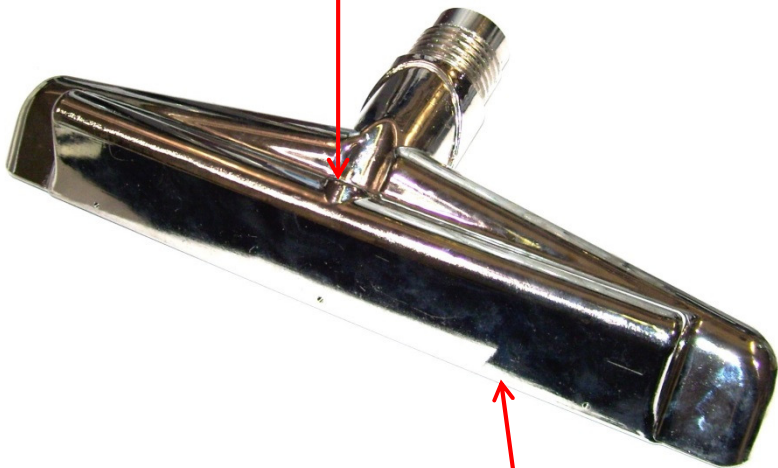

AR51H GEKKO 14" BRUSH HEAD PARTS

Part #	Description	QTY
AR51H	Gekko 14" Brush Head Complete	1
NA021A	Cast 14" Gekko Head	1
AR51B	Attachment Gekko 14" Brush	1
NM5854	HP Solution Hose Assembly	1
AH102B	1/4" Male Quick Connect Brass	1
BR219	Plug 1/4" MPT Socket Head Brass	2
B605	Spray Jet, Veejet 1/8" VV 8001 brass	2
B607	Spray Jet, Veejet 1/8" VV 11001 brass	1
NM5852	4-40 x 0.3125" Pan Head Machine Screw, SS	5

AR51H - 14" GEKKO BRUSH HEAD COMPLETE

AR51H GEKKO 14" BRUSH HEAD PARTS

AH102B - 1/4" MALE QUICK CONNECT

NA40A - 3/16" HP SOLUTION HOSE ASSEMBLY
2-3/4" with 1/8" MPT & 1/4" MPT ends

NA021A - CAST 14" GEKKO HEAD

AR51H GEKKO 14" BRUSH HEAD PARTS

AR51H GEKKO 14" BRUSH HEAD PARTS