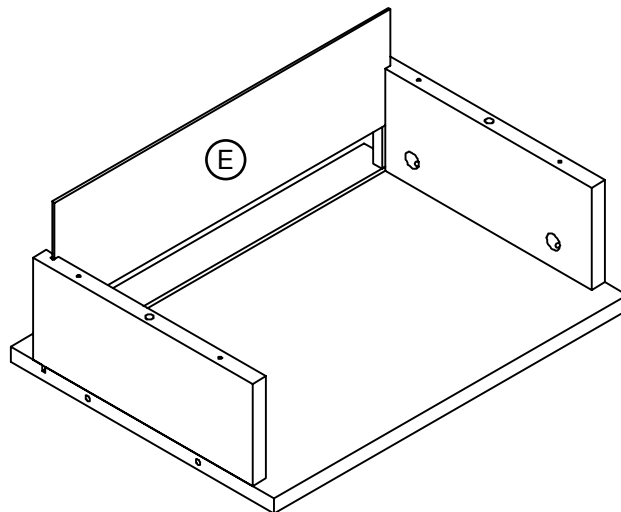

Step 4

Slide back panel into side panels.