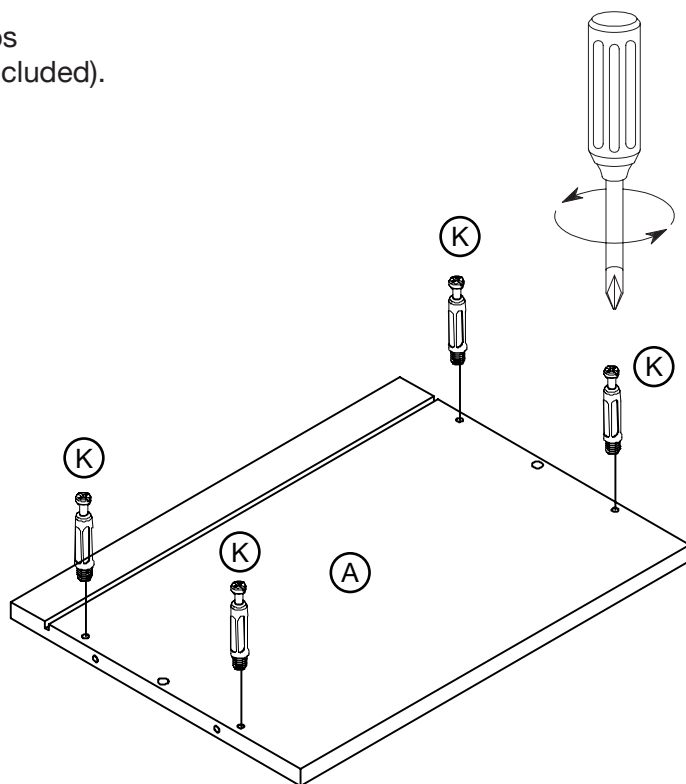

Step 1

Please use a Philips Screwdriver (not included).

Don't forget, righty tighty!