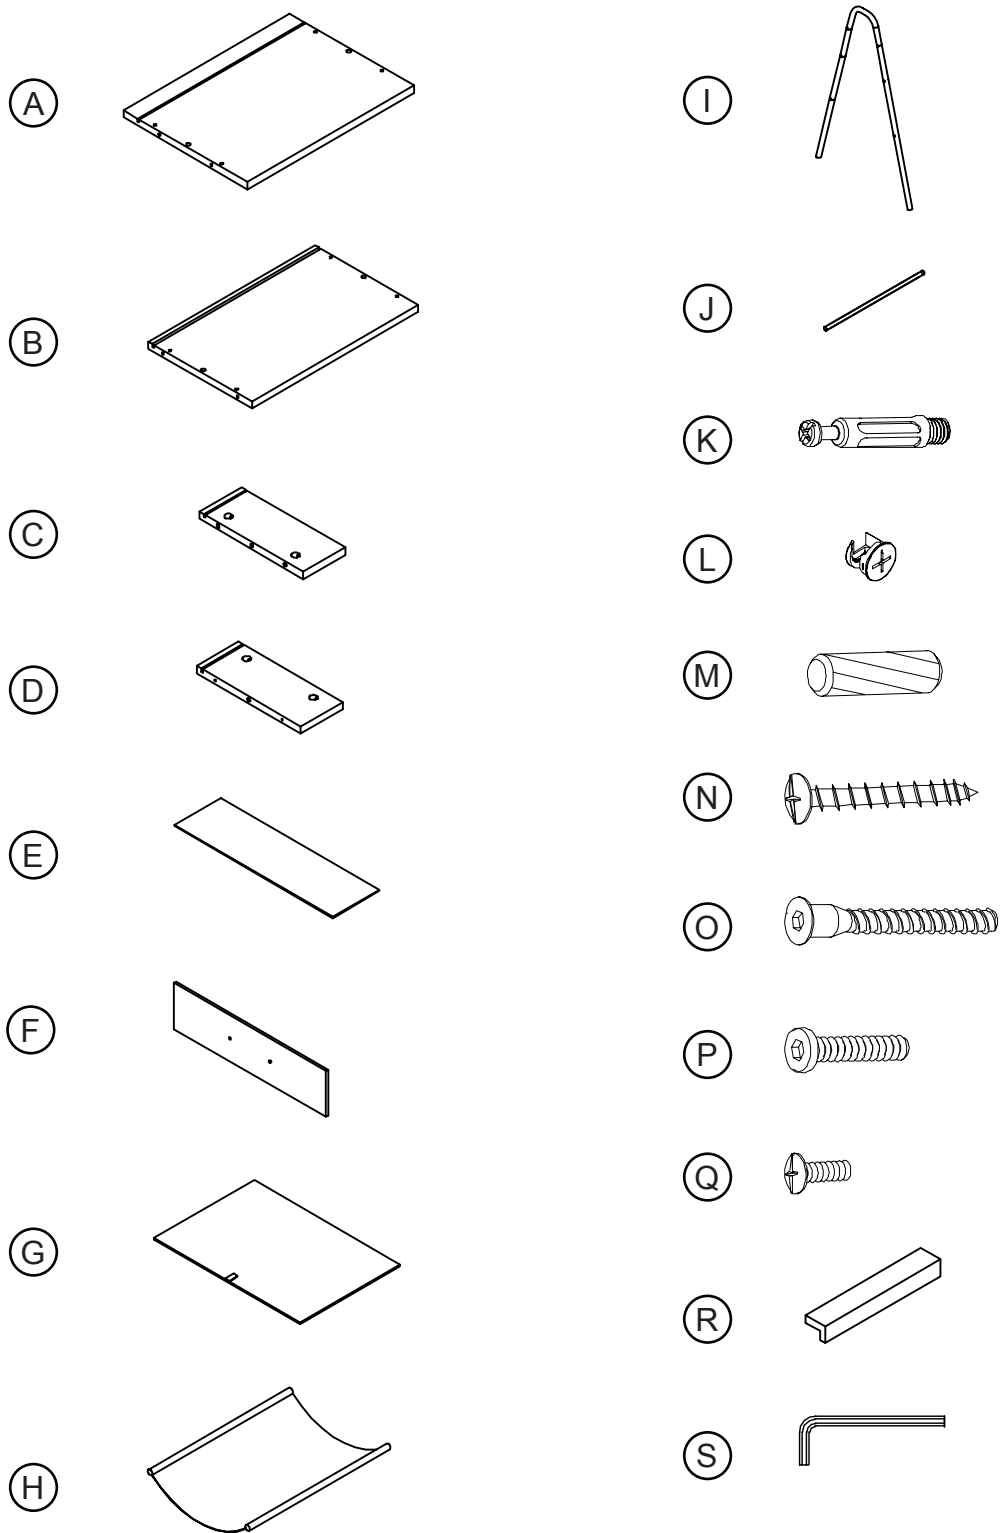

Weight Limitation

50

lbs table top

25

lbs per shelf

What's included

Code	Description	Qty
A	Top panel	1
B	Bottom panel	1
C	Left side panel	1
D	Right side panel	1
E	Back panel	1
F	Fabric drawer	1
G	Bottom drawer	1
H	Leather shelf	1
I	Side frame	2
J	Round tube	2
K	Cam bolt	4
L	Cam lock	4
M	Wooden dowel M X 30MM	4
N	Screw 1/4 X 40MM	4
O	Screw M7 X 48MM	8
P	Screw 1/4 X 30MM	4
Q	Screw M4 X 10MM	2
R	Handle	1
S	Hex key	1

Toll-free at 1-866-619-1004
Help@nathanjames.com
Nathanjames.com/help

The goods

IMPORTANT:

1. Do not tighten bolts / screws completely until all bolts / screws are lined up and inserted into holes.
2. Do not over tighten screws and bolts to avoid stripping.
3. Please use hand tools to assemble this product. Do not use power tools.