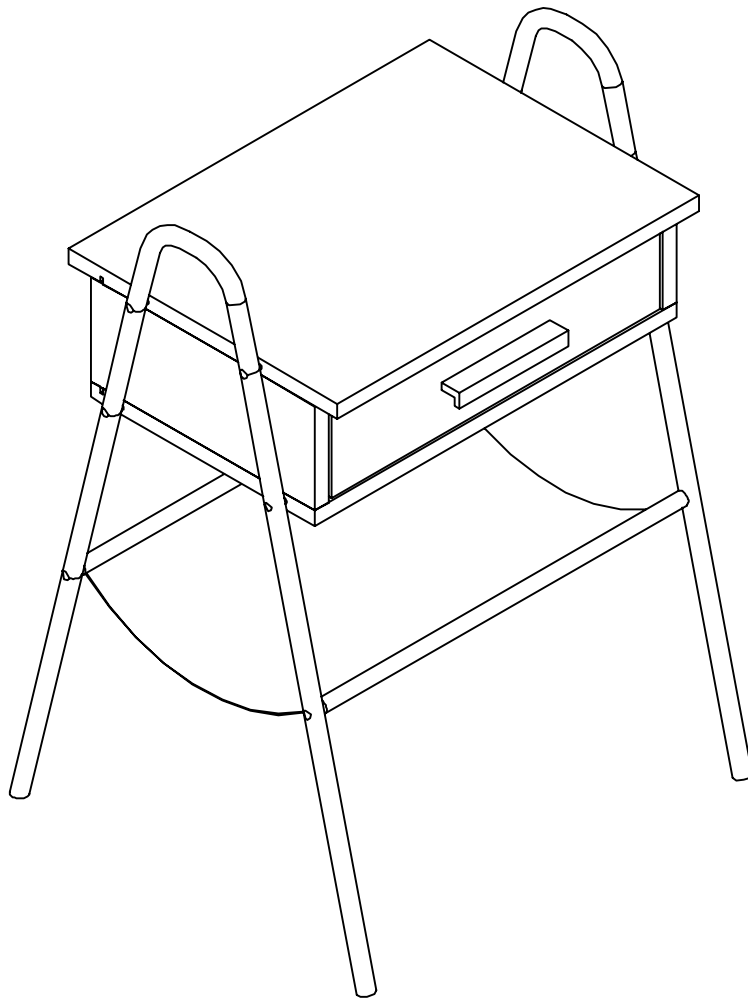

NATHAN JAMES

Product name

Contact

**Hugo Side
Table**

Toll-free at 1-866-619-1004
Help@nathanjames.com
Nathanjames.com/help

Ok, let's get rolling

This should be easy, just follow our instructions and you will be back to Netflix in no time.

Weight Limitation

50

lbs table top

25

lbs per shelf

What's included

Code	Description	Qty
A	Top panel	1
B	Bottom panel	1
C	Left side panel	1
D	Right side panel	1
E	Back panel	1
F	Fabric drawer	1
G	Bottom drawer	1
H	Leather shelf	1
I	Side frame	2
J	Round tube	2
K	Cam bolt	4
L	Cam lock	4
M	Wooden dowel M X 30MM	4
N	Screw 1/4 X 40MM	4
O	Screw M7 X 48MM	8
P	Screw 1/4 X 30MM	4
Q	Screw M4 X 10MM	2
R	Handle	1
S	Hex key	1