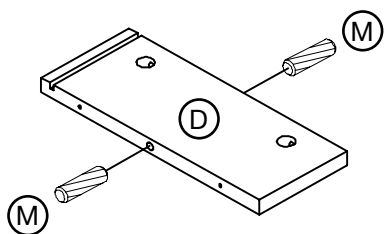

Weight Limitation

50

lbs table top

25

lbs per shelf

What's included

Code	Description	Qty
A	Top panel	1
B	Bottom panel	1
C	Left side panel	1
D	Right side panel	1
E	Back panel	1
F	Fabric drawer	1
G	Bottom drawer	1
H	Leather shelf	1
I	Side frame	2
J	Round tube	2
K	Cam bolt	4
L	Cam lock	4
M	Wooden dowel M X 30MM	4
N	Screw 1/4 X 40MM	4
O	Screw M7 X 48MM	8
P	Screw 1/4 X 30MM	4
Q	Screw M4 X 10MM	2
R	Handle	1
S	Hex key	1

Toll-free at 1-866-619-1004
Help@nathanjames.com
Nathanjames.com/help

The goods

IMPORTANT:

1. Do not tighten bolts / screws completely until all bolts / screws are lined up and inserted into holes.
2. Do not over tighten screws and bolts to avoid stripping.
3. Please use hand tools to assemble this product. Do not use power tools.

Step 1

Please use a Philips Screwdriver (not included).

Don't forget, righty tighty!

Step 2

Let's prepare some important parts for the future steps!

Step 3

Make sure you have the correct C & D panels because the cam locks are very difficult to remove.

Use philips screwdriver to tighten cam locks into the C & D side panels.

Step 4

Slide back panel into side panels.

Step 5

Use philips screwdriver to secure bottom panel.

Step 6

Roll those wrists out, allen key time...