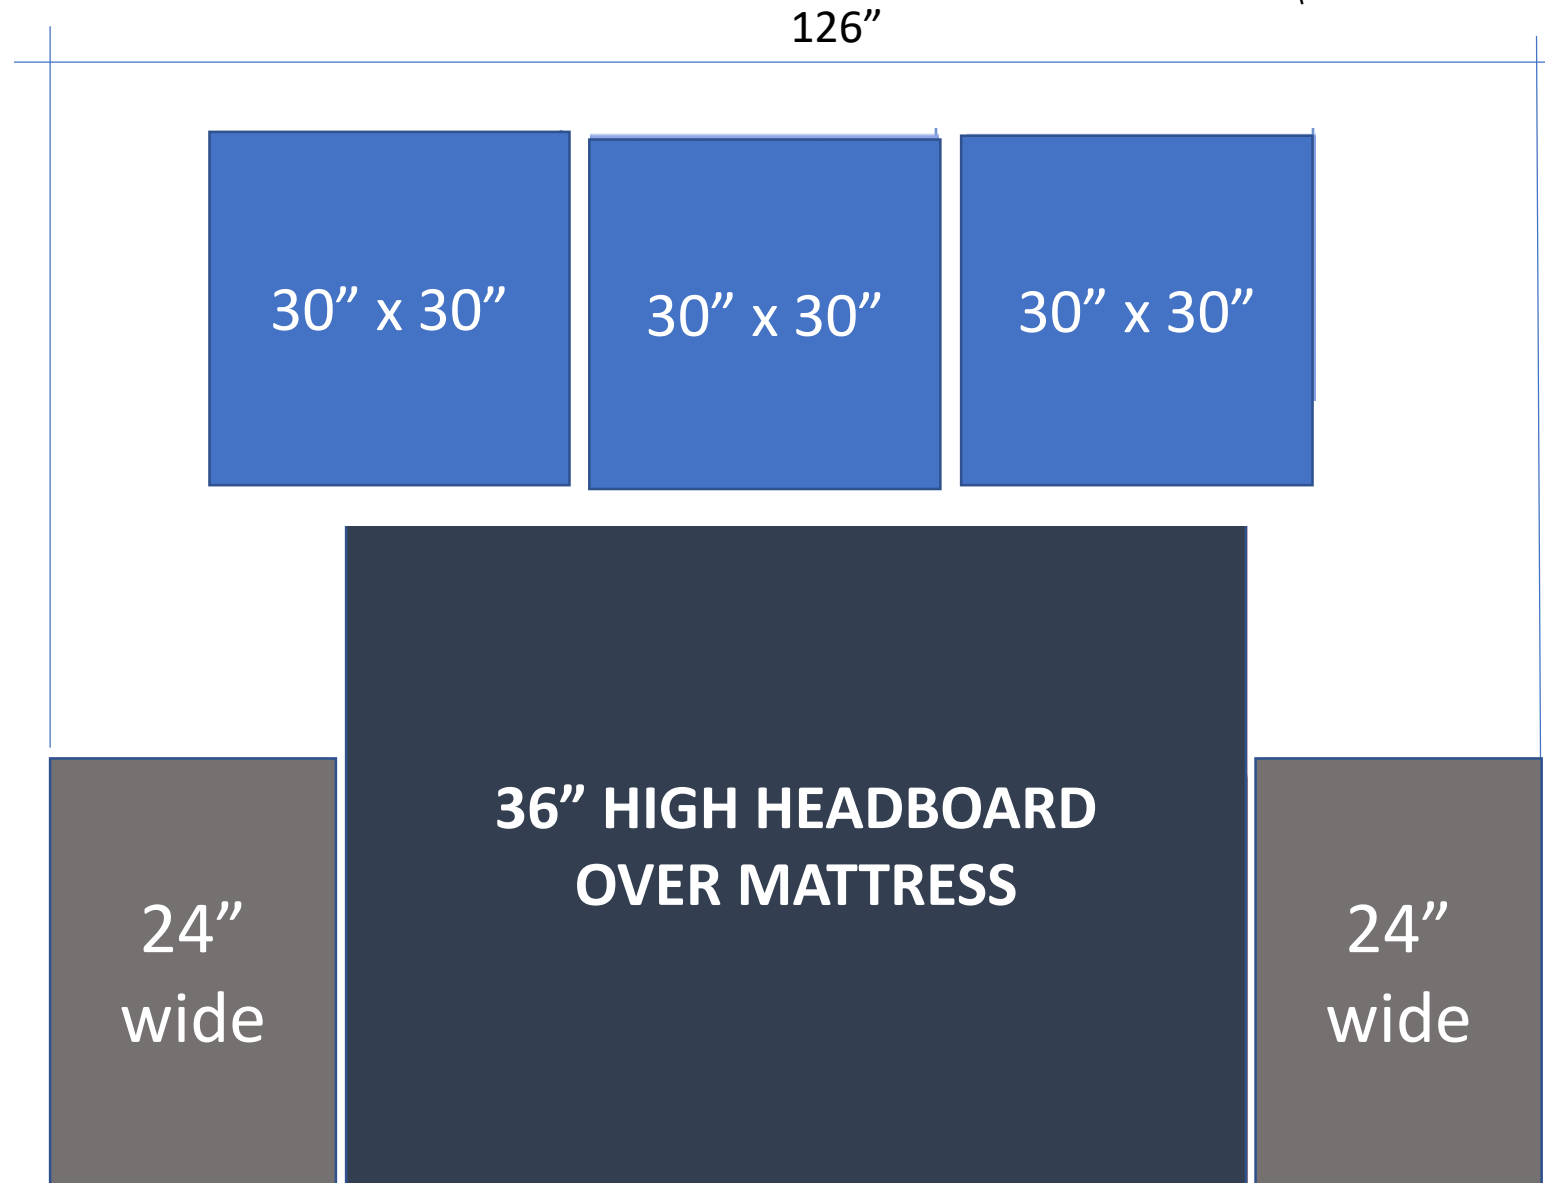

Option 1A: King with 36" high headboard

**Assume 8 ft ceiling height in all scenarios.
Total Width (Artwork + 2" gap) = 94"*

Option 1B: King with 24" High Headboard

**Assume 8 ft ceiling height in all scenarios.
Total Width (Artwork + 2" gap) = 108"*