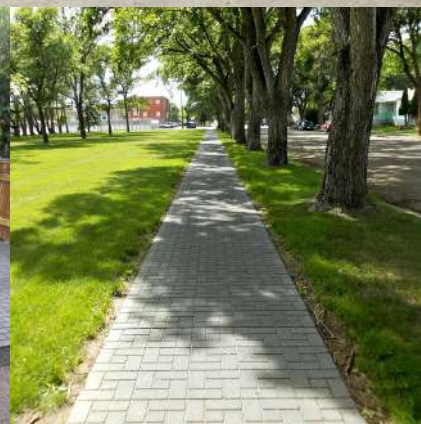

DETAILS:

Size:

Sidewalk Blocks 2'x3'

36" L x 24" W x 2" (6 sqft), 60 lbs

Sidewalk Blocks 4'x5'

60" x 48" x 2" (20 sqft), 203 lbs

Colors: (Actual colors may vary)

Grey, Black, Redwood, Brown, Terra-Cotta

Applications:

Municipal Sidewalks, Residential Sidewalks, Golf Cart Paths, Decks, Driveways, Fire Pits, Hot Tub Pads, Patios, Walk Out Basements, Parking Pads, Shed Flooring

Shipping:

FOB Legal, Alberta, Canada

ADVANTAGES:

- Made from **100% recycled rubber tires**.
- **Easy handling** and **simple and quick installation**.
- Provides **instant access** once installed.
- **Flexible** - will not crack or separate from frost heave like concrete.
- Attractive **color** options.
- Unique **over/underlap link system** prevents **weed growth** and reinforces proper.
- Safe, **anti-slip** surface can reduce liability claims.
- Surfaces are comfortable to walk on and will be sure to put a **"bounce"** in everyone's step.

SIDEWALK BLOCK 4'X5'

COLORS:

Champagne Edition Inc. T/A Eco-Flex

57425 RR 253, Sturgeon County, AB, Canada T0G 1L1

info@eco-flex.com | www.eco-flex.com

1-866-326-3539