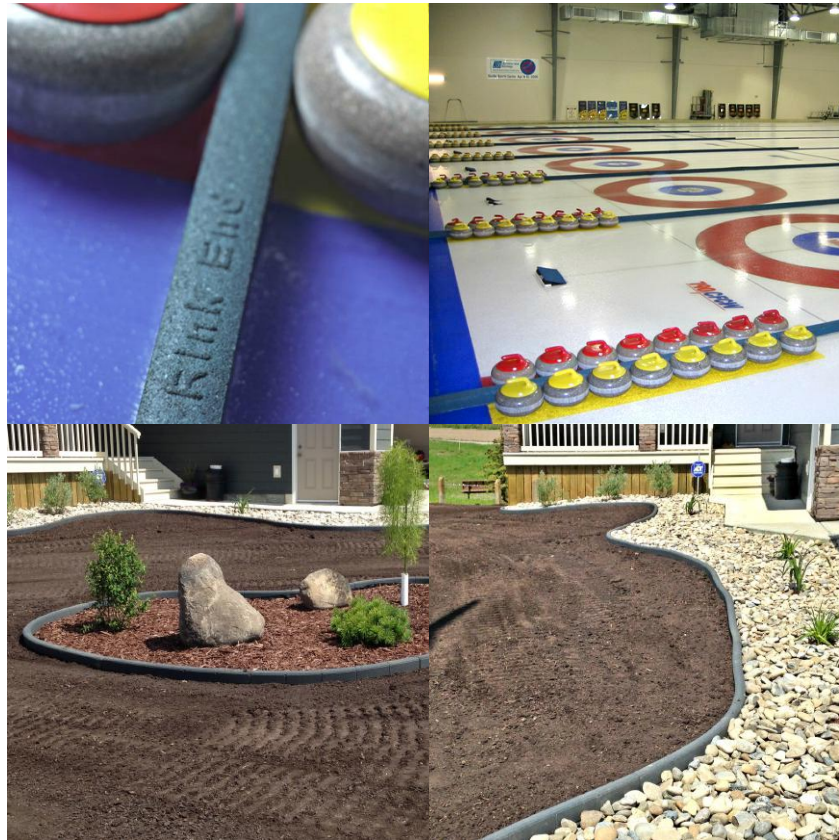

# LANDSCAPE EDGING CURLING RINK ENDS

## DETAILS:

- Size: 86" L x 4" W x 2 1/4"
- Weight: 30 lbs
- Colors: Grey, Black, Redwood, Brown, Terra-cotta
- Applications: Curling Rink Ends or Sheet Dividers. Also Very Useful for Landscape Edging or Border Restraints.
- Shipping: 100 per 4' x 7' x 2.5' Skid = 3075 lbs | FOB Legal, Alberta, Canada

## ADVANTAGES:

- Made from **100% recycled rubber tires**.
- The small and manageable size allows them to be easily installed with any range of consumer ability.
- Easy handling.**
- Simple and Quick Installation.**
- Flexible** - will not break.
- Attractive decorative **pattern**.
- Environmentally friendly.
- Long lasting, **durable** product.