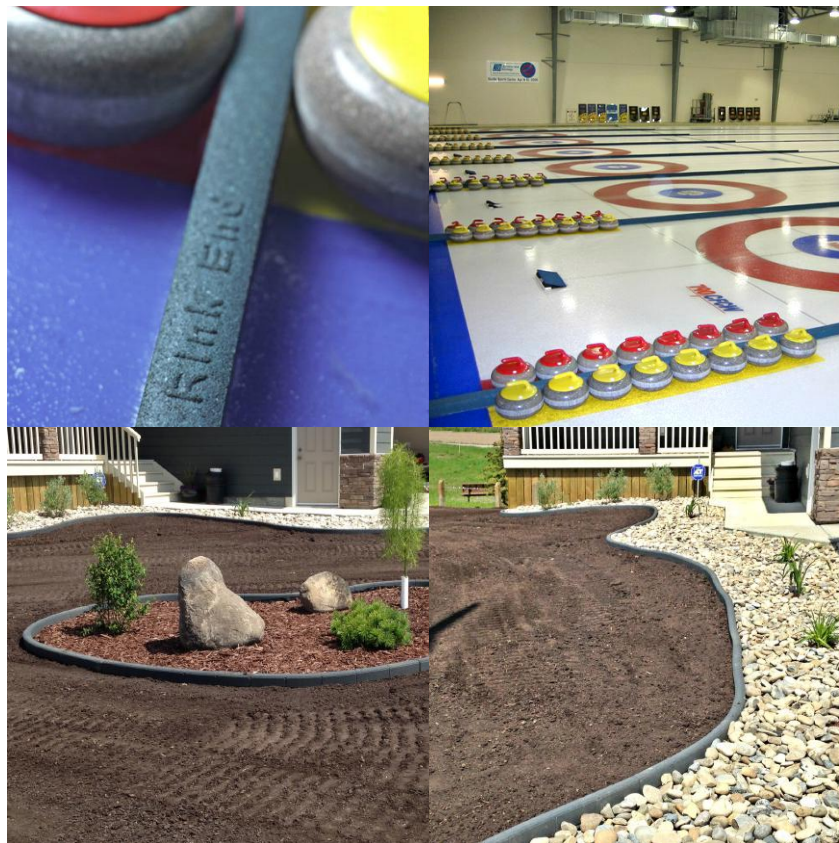

LANDSCAPE EDGING CURLING RINK ENDS

DETAILS:

Size:

86" L x 2 1/4" W x 4" H

Weight:

30 lbs

Colors: (Actual colors may vary)

Grey, Black, Redwood, Brown, Terra-cotta

Applications:

Curling Rink Ends or Sheet Dividers. Also Very Useful for Landscape Edging or Border Restraints.

Shipping:

FOB Legal, Alberta, Canada

ADVANTAGES:

- Made from **100% recycled rubber tires**.
- The small and manageable size allows them to be easily installed with any range of consumer ability.
- **Easy handling**.
- **Simple and Quick Installation**.
- **Flexible** - will not break.
- Attractive decorative **pattern**.
- Environmentally friendly.
- Long lasting, **durable** product.