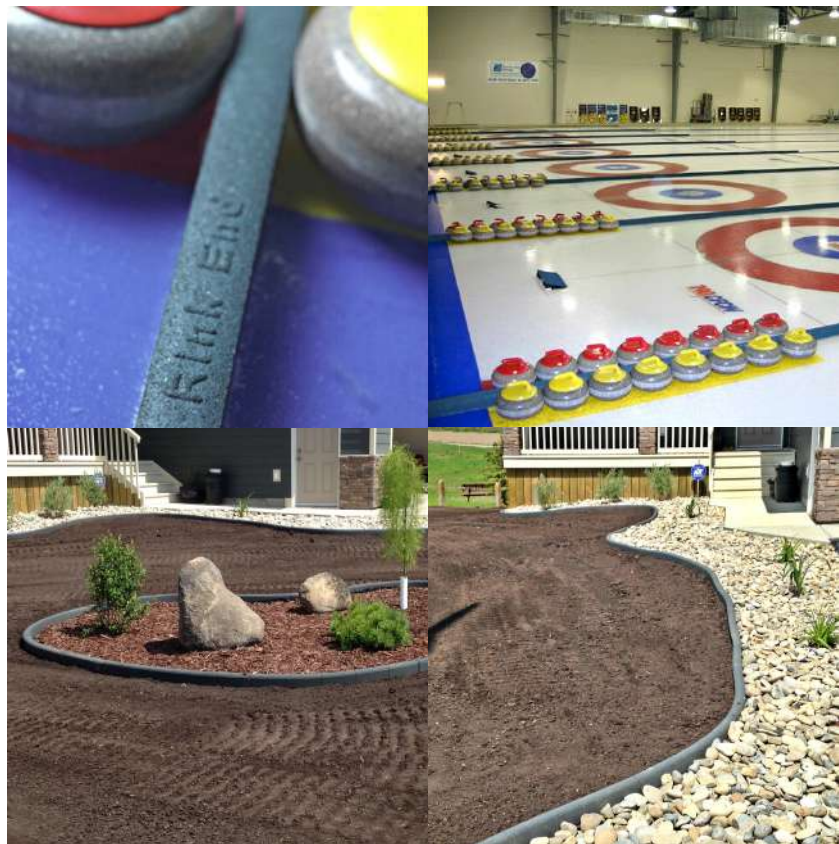

DETAILS:

Size:

86" L x 2 1/4" W x 4" H

Weight:

30 lbs

Colors: (Actual colors may vary)

Grey, Black, Redwood, Brown, Terra-cotta

Applications:

Curling Rink Ends or Sheet Dividers. Also Very Useful for Landscape Edging or Border Restraints.

Shipping:

FOB Legal, Alberta, Canada

ADVANTAGES:

- Made from **100% recycled rubber tires**.
- The small and manageable size allows them to be easily installed with any range of consumer ability.
- **Easy handling**.
- **Simple and Quick Installation**.
- **Flexible** - will not break.
- Attractive decorative **pattern**.
- Environmentally friendly.
- Long lasting, **durable** product.