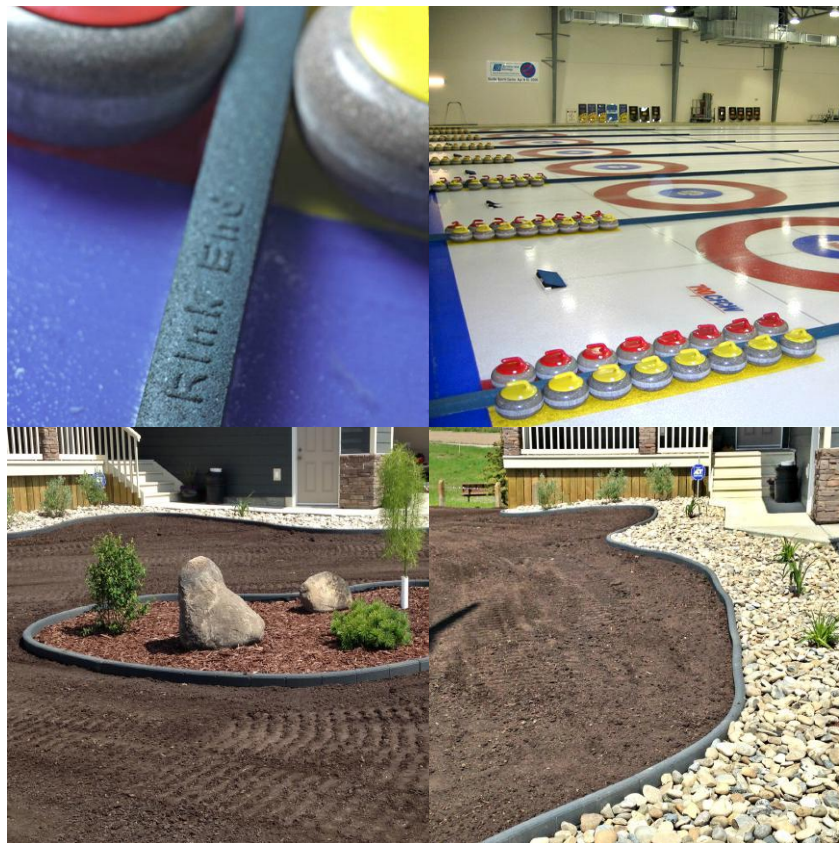

# LANDSCAPE EDGING CURLING RINK ENDS

Curling Rink Ends or Sheet Dividers. Also Very Useful for Landscape Edging or Border Restraints.

**Shipping:**

FOB Legal, Alberta, Canada

## ADVANTAGES:

- Made from **100% recycled rubber tires**.
- The small and manageable size allows them to be easily installed with any range of consumer ability.
- **Easy handling**.
- **Simple and Quick Installation**.
- **Flexible** - will not break.
- Attractive decorative **pattern**.
- Environmentally friendly.
- Long lasting, **durable** product.