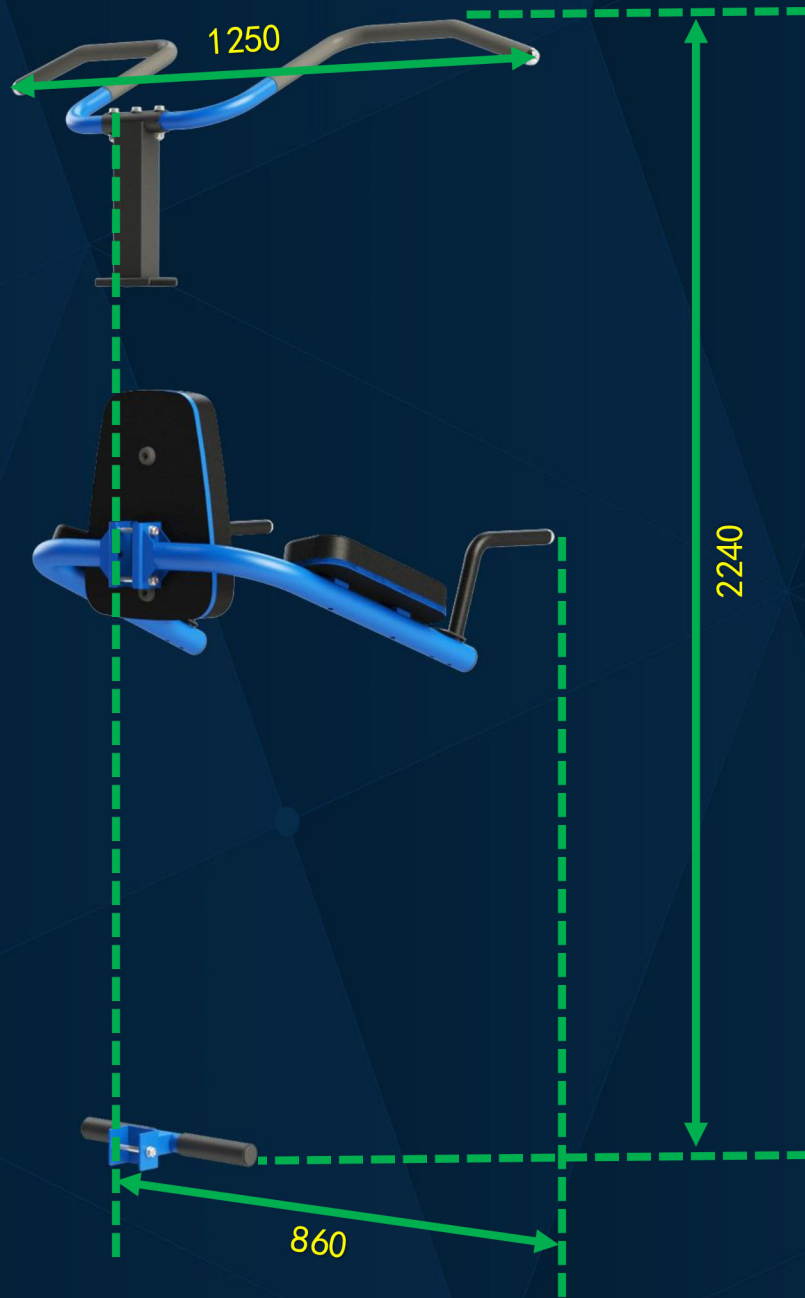

Assembled dimensions (mm)

Maximum weight & Main tube size

Characteristic

HDR long grip

Cushion

Arm cushion

Leg rack

Chin up

HDR long grip

Aluminium alloy end cap

Detail display

Comfortable leather pad

Aluminum alloy
end cap

Double blue color formed the unique production process.

Assembled dimensions (mm)

Maximum weight & Main tube size

Characteristic

ABS chrome plated end cap

HDR long grip

Leather foam

High quality elastic cushion

Limit gear shaft

Easy to move the bench

Equipped with wear-resistant moving roller .

Detail display

HDR handle grip . Feel more comfortable.

It uses top grade black fur with generous appearance, full and elastic.

Limit gear shaft

Using 4 limit gear shaft, the height of the bench can be flexibly adjusted according to different height training.