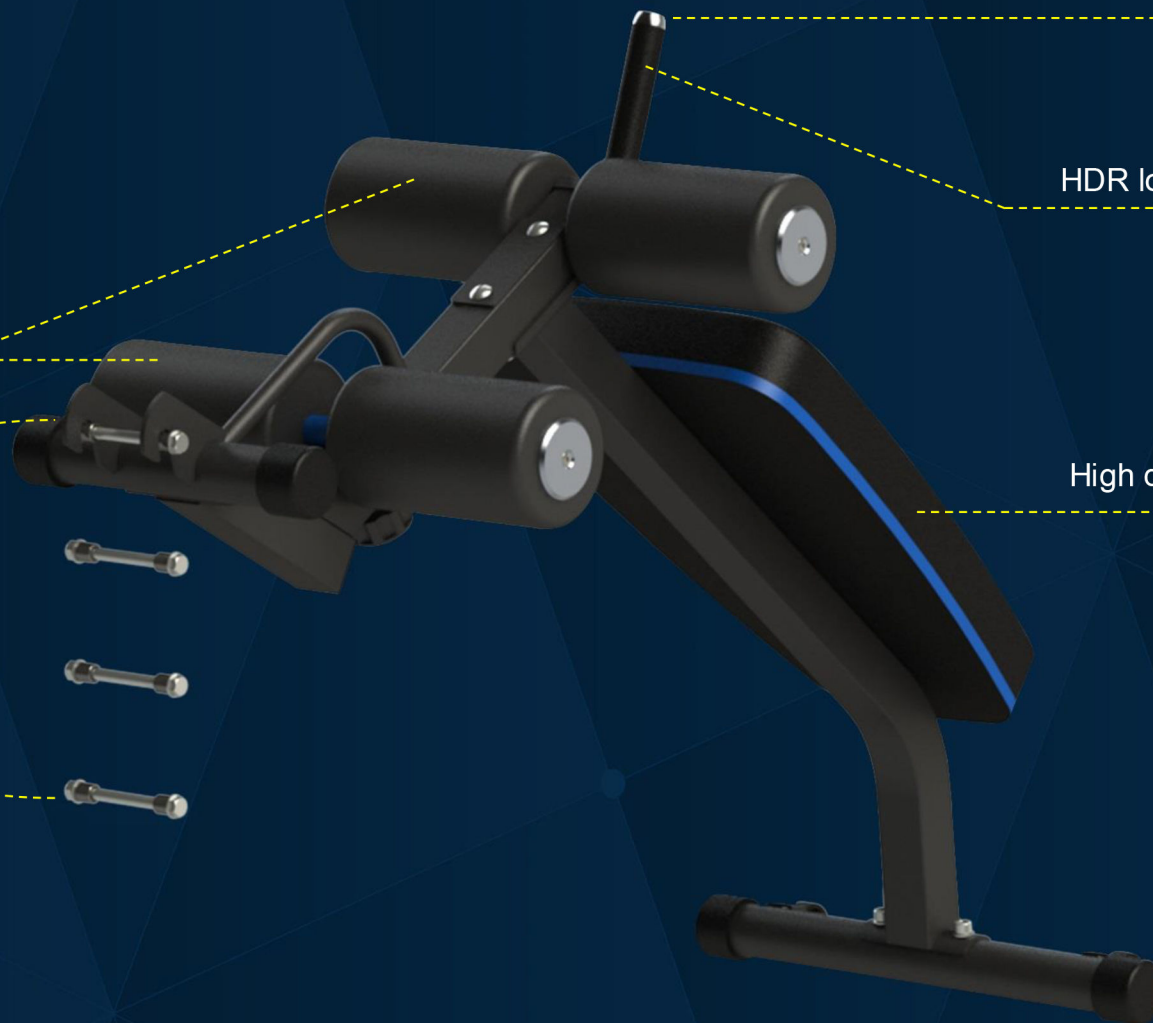

HDR long grip

Aluminium alloy end cap

Detail display

Comfortable leather pad

Aluminum alloy
end cap

Double blue color formed the unique production process.

Assembled dimensions (mm)

Maximum weight & Main tube size

Characteristic

ABS chrome plated end cap

HDR long grip

Leather foam

High quality elastic cushion

Limit gear shaft

Easy to move the bench

Equipped with wear-resistant moving roller .

Detail display

HDR handle grip . Feel more comfortable.

It uses top grade black fur with generous appearance, full and elastic.

Limit gear shaft

Using 4 limit gear shaft, the height of the bench can be flexibly adjusted according to different height training.

Aluminum alloy FOAM block .

The hexagon sunk head screws are fixed in the FOAM tube to make the leather FOAM more stable.