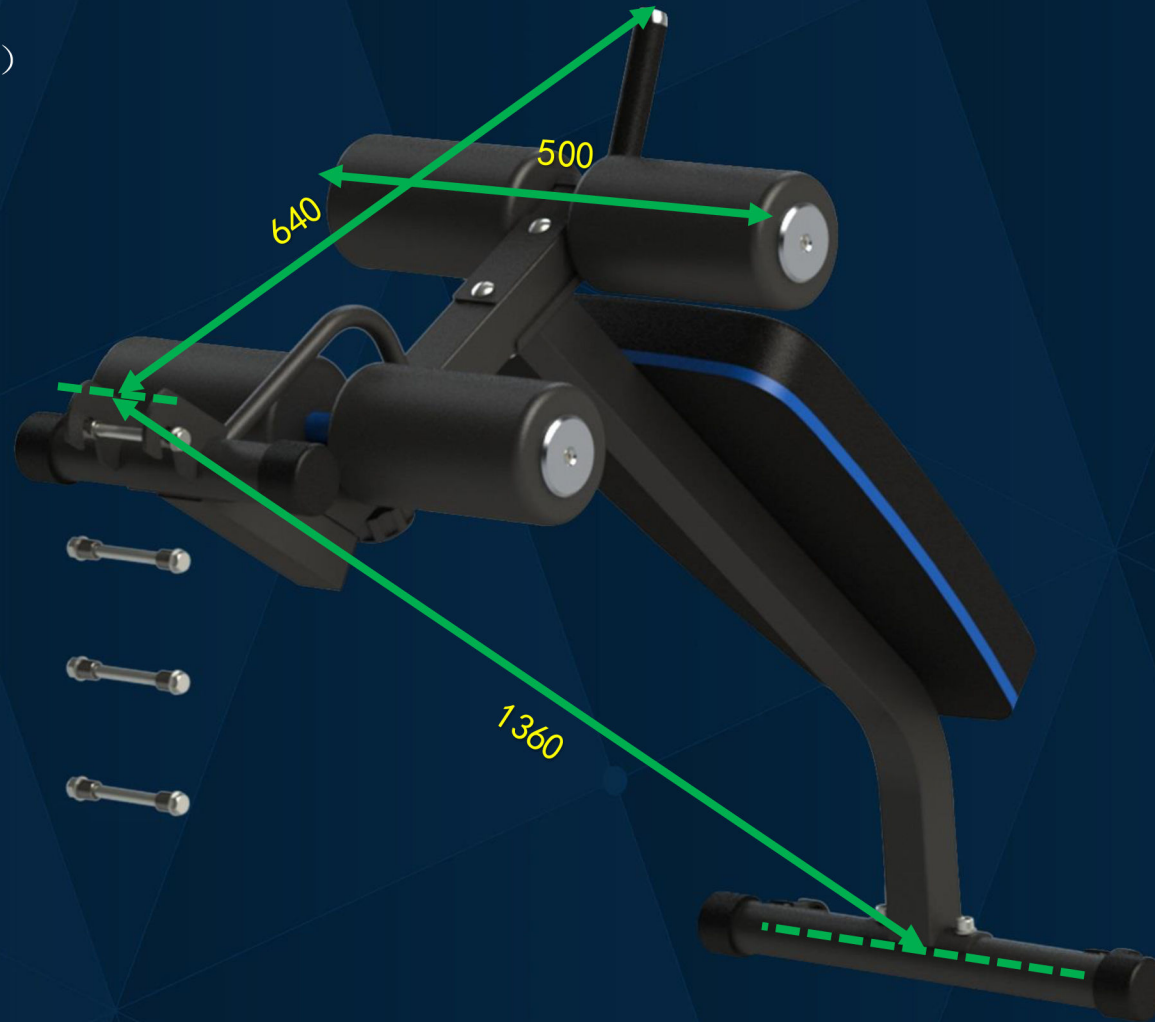

HDR long grip

Aluminium alloy end cap

Detail display

Comfortable leather pad

Aluminum alloy
end cap

Double blue color formed the unique production process.

Assembled dimensions (mm)

Maximum weight & Main tube size

Characteristic

ABS chrome plated end cap

HDR long grip

Leather foam

High quality elastic cushion

Limit gear shaft

Easy to move the bench

Equipped with wear-resistant moving roller .

Detail display

HDR handle grip . Feel more comfortable.

It uses top grade black fur with generous appearance, full and elastic.

Limit gear shaft

Using 4 limit gear shaft, the height of the bench can be flexibly adjusted according to different height training.

Aluminum alloy FOAM block .

The hexagon sunk head screws are fixed in the FOAM tube to make the leather FOAM more stable.