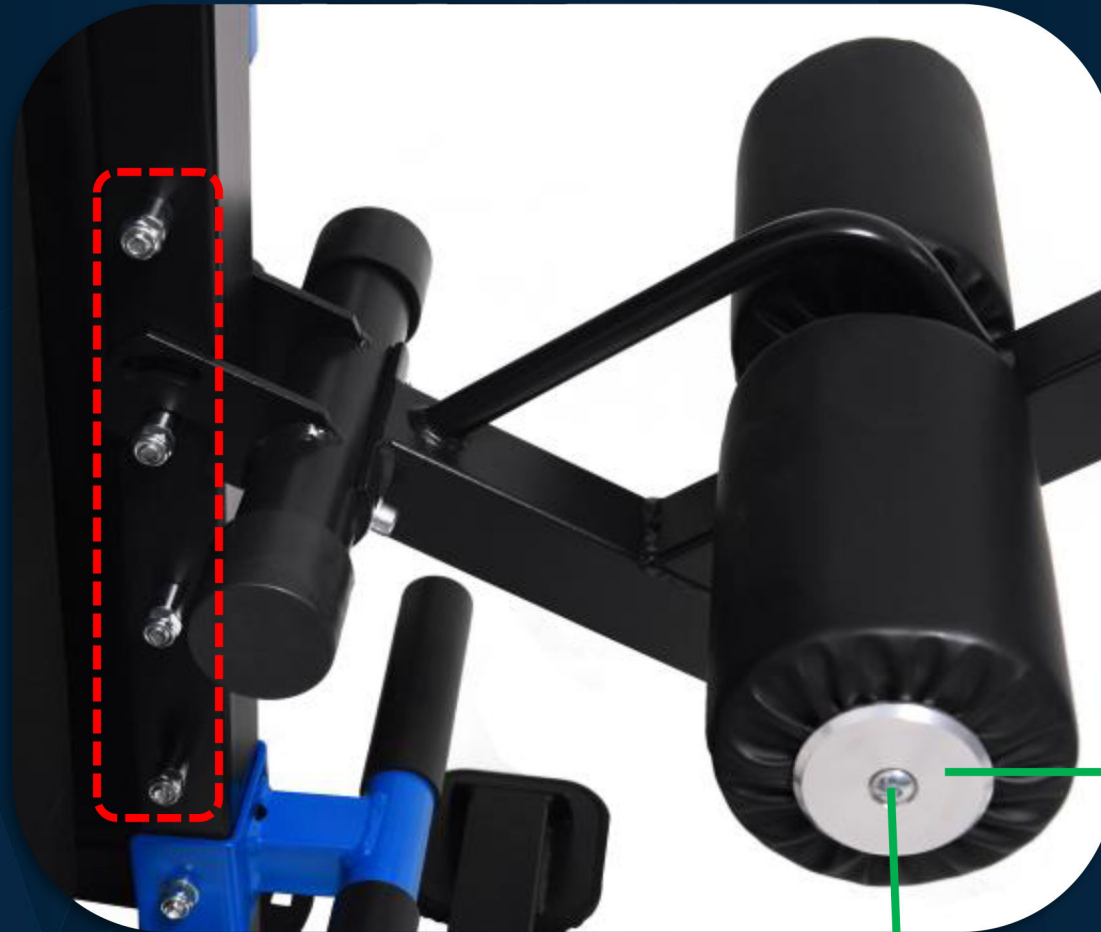

Assembled dimensions (mm)

Maximum weight & Main tube size

Characteristic

HDR long grip

Cushion

Arm cushion

Leg rack

Chin up

Characteristic

ABS chrome plated end cap

HDR long grip

Leather foam

High quality elastic cushion

Limit gear shaft

Easy to move the bench

Equipped with wear-resistant moving roller .

Detail display

HDR handle grip . Feel more comfortable.

It uses top grade black fur with generous appearance, full and elastic.

Limit gear shaft

Using 4 limit gear shaft, the height of the bench can be flexibly adjusted according to different height training.

Aluminum alloy FOAM block .

The hexagon sunk head screws are fixed in the FOAM tube to make the leather FOAM more stable.