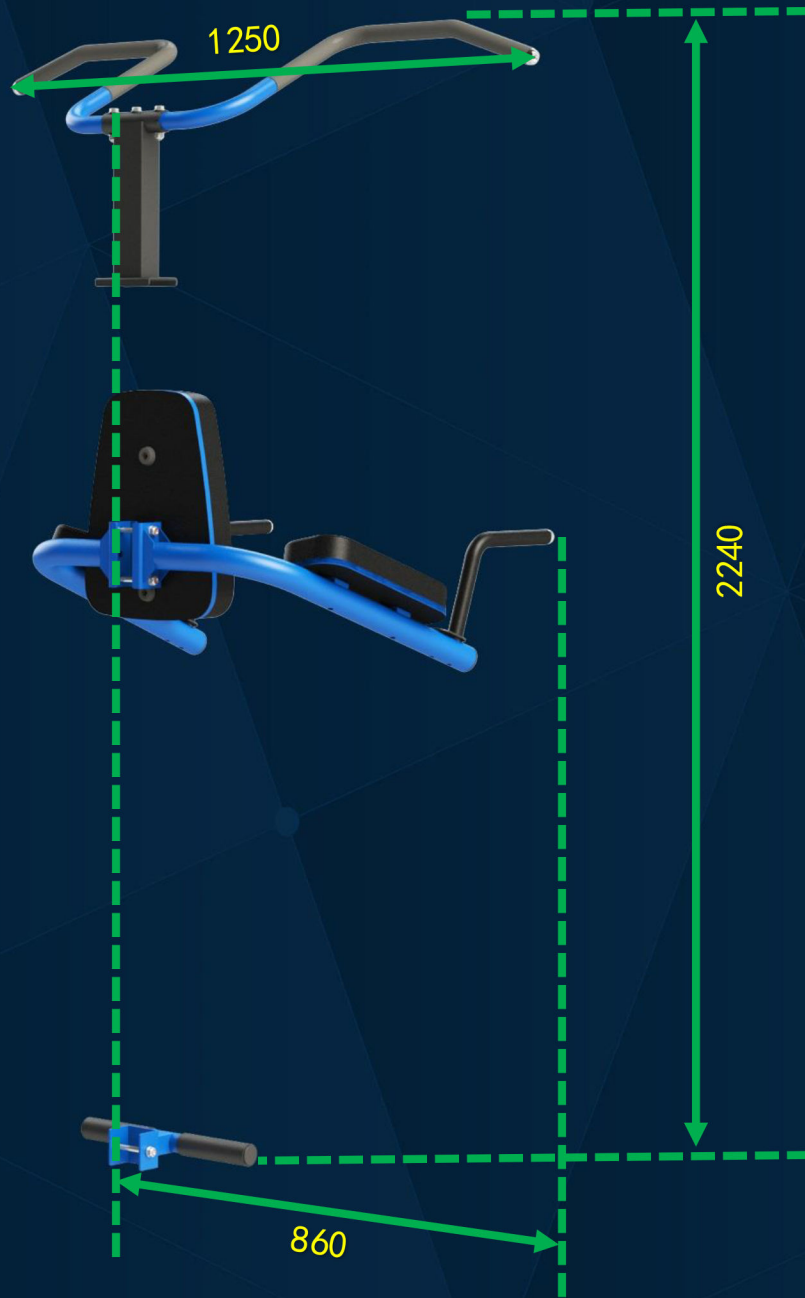

Assembled dimensions (mm)

Maximum weight & Main tube size

Characteristic

HDR long grip

Cushion

Arm cushion

Leg rack

Chin up

HDR long grip

Aluminium alloy end cap

Detail display

Comfortable leather pad

Aluminum alloy
end cap

Double blue color formed the unique production process.