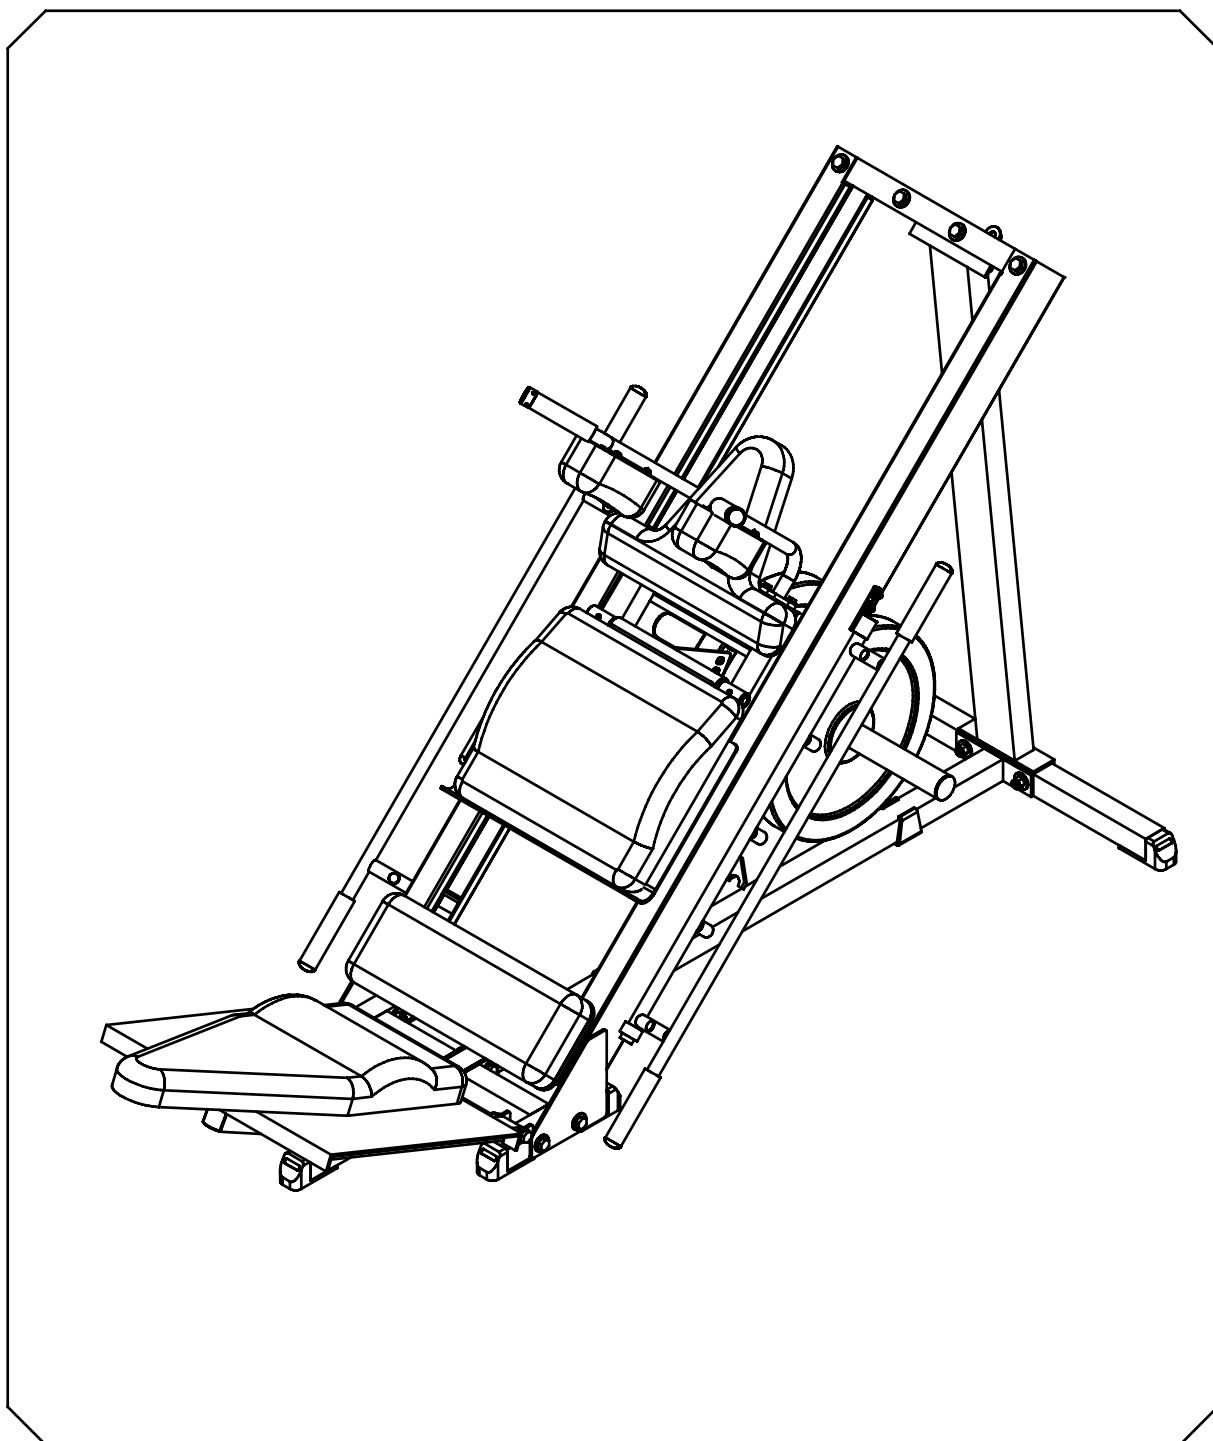

Body-Solid

BODY-SOLID, Inc.
1900 S. Des Plaines Ave.
Forest Park, IL 60130 USA
Phone: (708) 427-3555
Fax: (708) 427-3556
www.bodysolid.com

GLPH-1100.2 OWNER'S MANUAL