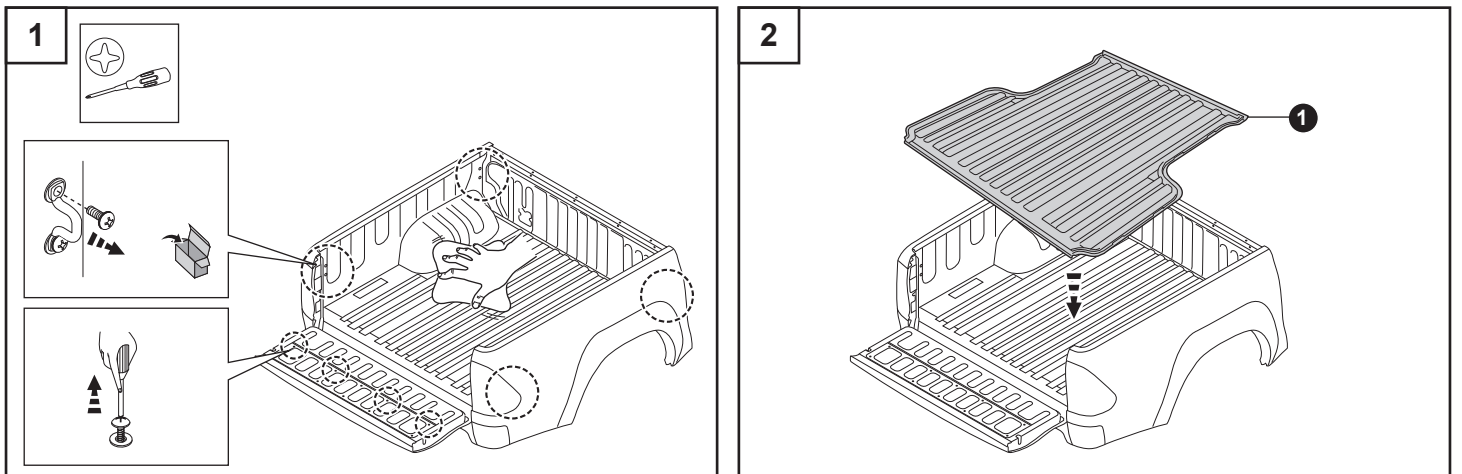

Instruction procedure