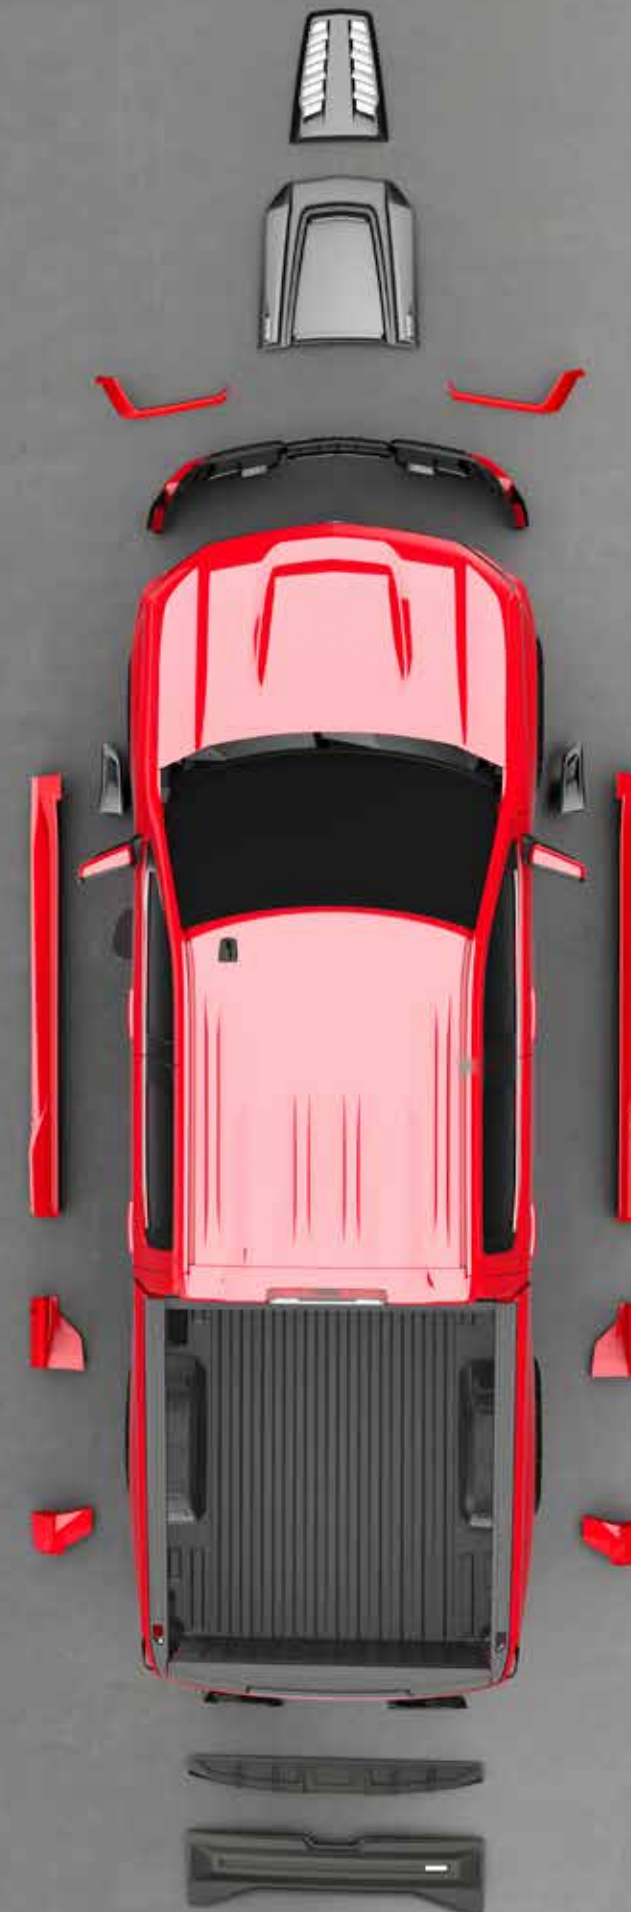

* 9 PIECES BODY KIT

**GM 39D44
RH SIDE SKIRT CREW CAB SHORT BOX**

Primed
Only fits in Crew Cab Short Box
This part number also includes side box extensions

**GM 39D43
LH SIDE SKIRT CREW CAB SHORT BOX**

Primed
Only fits in Crew Cab Short Box
This part number also includes side box extensions