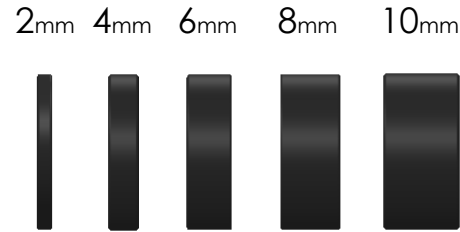

Choose Your Width:

- Verify against the ruler printed above

Buy YOUR Ring:

- Go to www.elementringco.com
- Choose from more than 30 unique, lightweight rings.
- WOOHOO!! You did it! Thanks from your Element Ring Co Team.