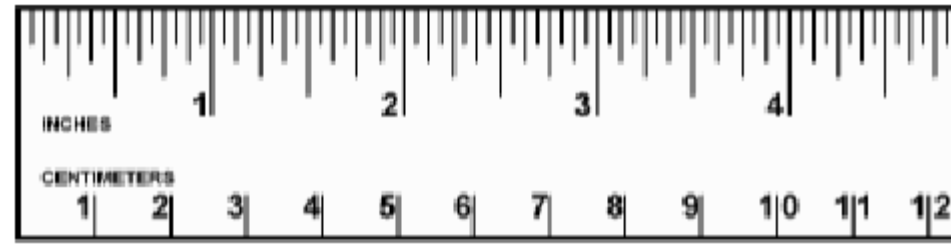

ELEMENTRINGCO.

Determine Size:

- Print this .pdf on 8.5" x 11" printer paper.
- Verify printed ruler above with a ruler from your home.
- Place paper on a well lit flat table. Overlay your ring until the lines are barely visible inside the ring. This should be your ring size.
- Rest assured that we have a carefree exchange and return policy.

Ring Size Overlay Chart (U.S. Sizing)