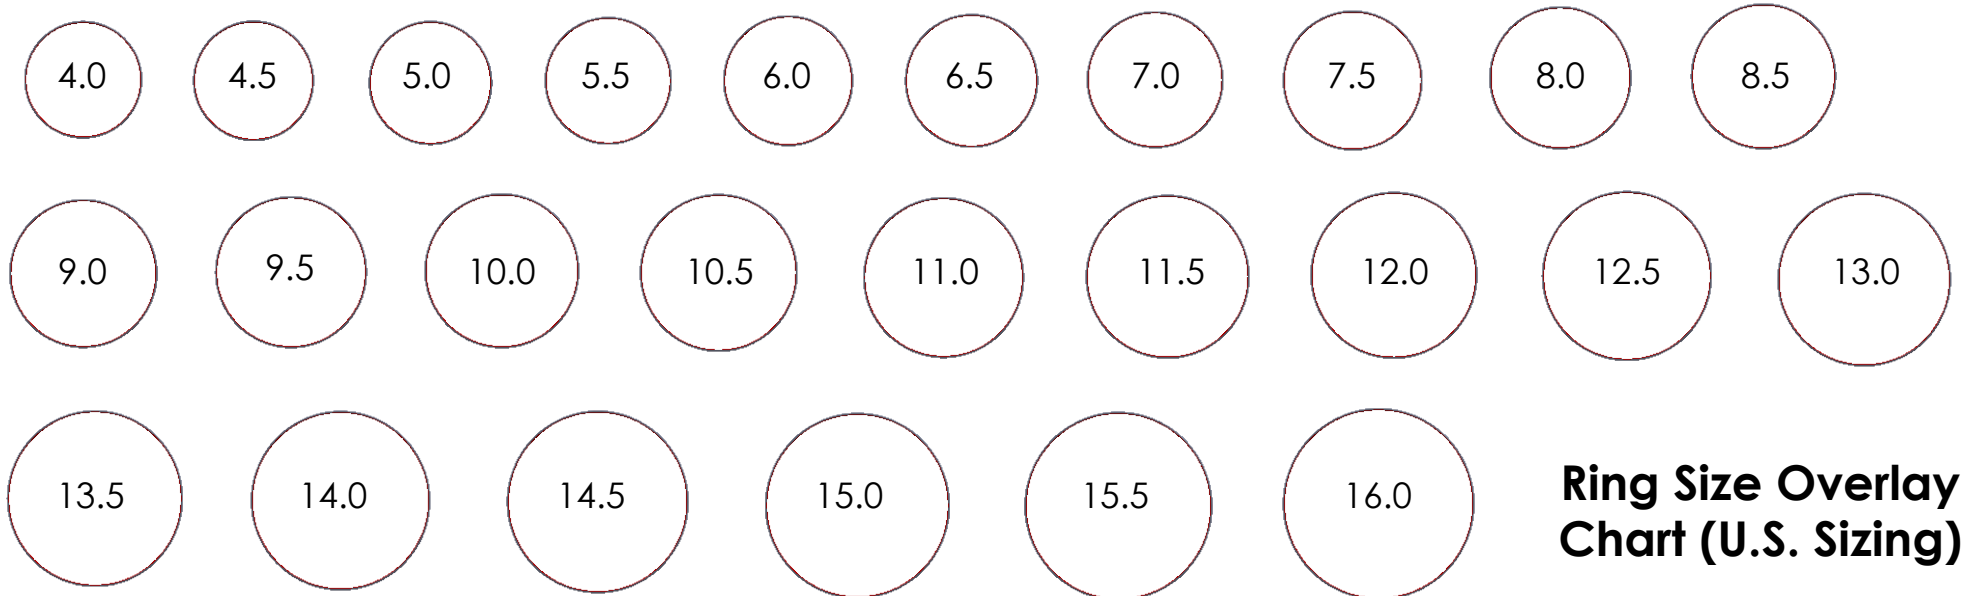

ELEMENTRINGCO.

Determine Size:

- Print this .pdf on 8.5" x 11" printer paper.
- Verify printed ruler above with a ruler from your home.
- Place paper on a well lit flat table. Overlay your ring until the lines are barely visible inside the ring. This should be your ring size.
- Rest assured that we have a carefree exchange and return policy.

Ring Size Overlay Chart (U.S. Sizing)