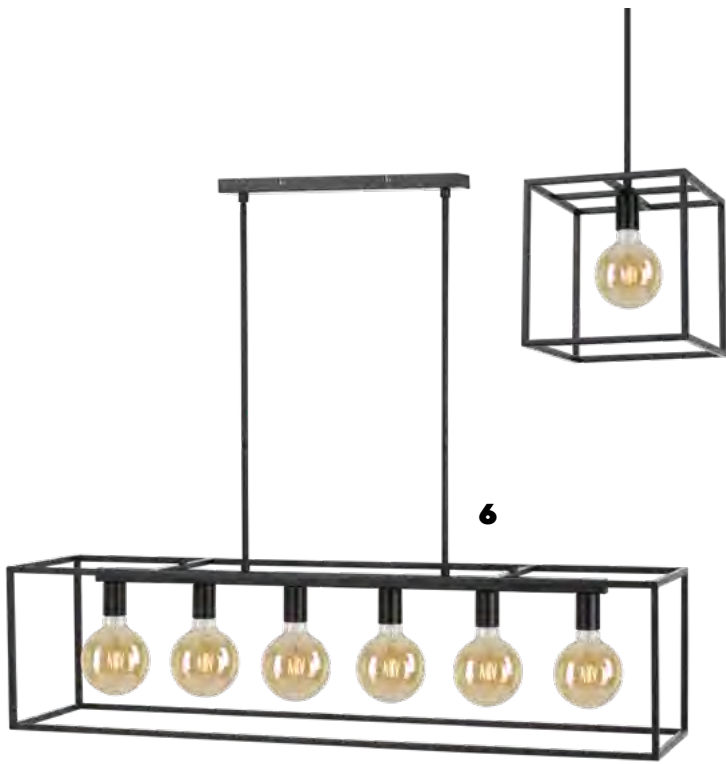

14

15

16

17

18

19

20

21

22

STUNNING FEATURE LIGHTS TO DELIGHT

CHANDELIERS, PENDANTS & TABLE LAMPS IN ALL SHAPES & SIZES

- 1** CASCADE 33 PENDANT
33cm in chrome or gold with crystal
- 2** ELMAS 32 & 42 PENDANT
32cm & 42cm in antique brass, black, chrome
- 3** PAPIÑO 4 PENDANT
76cm in black/white disc, gold/white disc
- 4** BODUM 4 PENDANT
52cm in nickel matt, black matt clear/opal glass
- 5** POLK 20, 30 & 46 PENDANT
*20cm, 30cm, 46cm
in black/oak, copper/black, white/oak*
- 6** COLLINS 1 & 6 PENDANT
black matt frame
- 7** TYLER FLOOR LAMP
152cm in black, nickel, white
- 8** TYLER TABLE LAMP
55cm in black, nickel, white
- 8** KORPI TABLE LAMP
45cm in black, nickel, antique brass, white
- 9** MARIT TABLE LAMP
*55cm in black, nickel, white, antique brass
with 3 way touch switch feature*
- 10** VIVIAN TABLE LAMP
33cm in chrome/white, gold/white
- 11** SIGRID TABLE LAMP
65cm in chrome/clear/white, gold/clear/black

NEW

- TOP ROW**
- 1 SILVAN** EXTERIOR
33.5cm, in black/opal
 - 2 HAVARD 155 & 23** EXTERIOR
41cm, 56cm, black/clear/frost
 - 3 NEVIN** EXTERIOR
35.5cm, in black/clear/opal
 - 4 LEEDS** EXTERIOR
70cm, in black/bubble glass
 - 5 FERGUS** EXTERIOR
54.5cm, in black
 - 6 HADLEY** EXTERIOR
37cm, in black
 - 7 WALTON** EXTERIOR
38.5cm, in black/clear
 - 8 STRAND** EXTERIOR
28cm, in black/bubble glass
 - 9 SCROLL** EXTERIOR
55cm, in antique brass