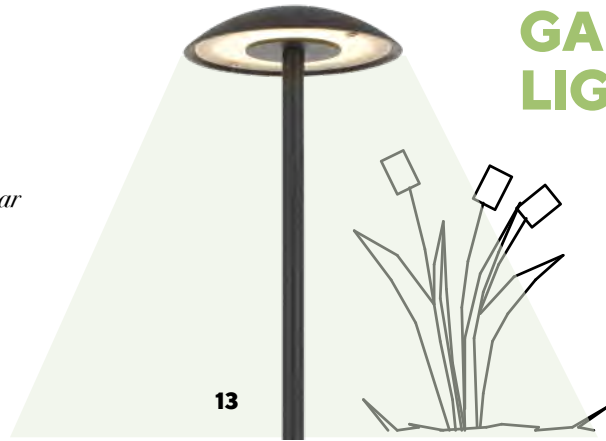

GARDEN LIGHTS