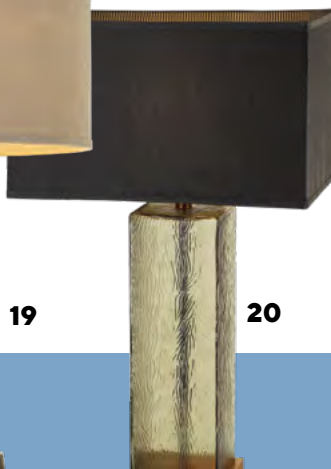

14

15

16

17

18

19

20

21

22

STUNNING FEATURE LIGHTS TO DELIGHT

CHANDELIERS, PENDANTS & TABLE LAMPS IN ALL SHAPES & SIZES

- 1** CASCADE 33 PENDANT
33cm in chrome or gold with crystal
- 2** ELMAS 32 & 42 PENDANT
32cm & 42cm in antique brass, black, chrome
- 3** PAPIÑO 4 PENDANT
76cm in black/white disc, gold/white disc
- 4** BODUM 4 PENDANT
52cm in nickel matt, black matt clear/opal glass
- 5** POLK 20, 30 & 46 PENDANT
*20cm, 30cm, 46cm
in black/oak, copper/black, white/oak*
- 6** COLLINS 1 & 6 PENDANT
black matt frame
- 7** TYLER FLOOR LAMP
152cm in black, nickel, white
- 8** TYLER TABLE LAMP
55cm in black, nickel, white
- 8** KORPI TABLE LAMP
45cm in black, nickel, antique brass, white
- 9** MARIT TABLE LAMP
*55cm in black, nickel, white, antique brass
with 3 way touch switch feature*
- 10** VIVIAN TABLE LAMP
33cm in chrome/white, gold/white
- 11** SIGRID TABLE LAMP
65cm in chrome/clear/white, gold/clear/black