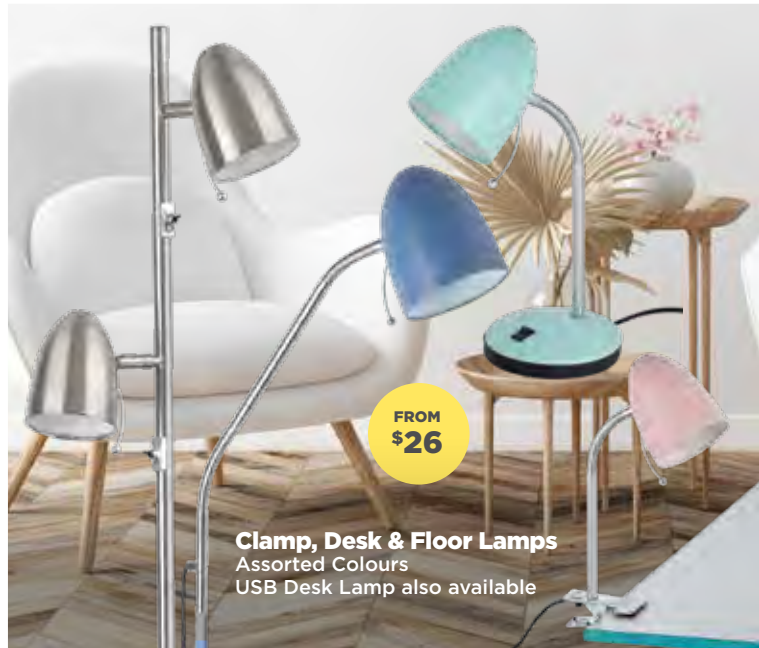

2lt Flexible Twin Floor Lamp
Available in Brushed Chrome or Antique Brass

\$169

LED Mother & Child Uplight
Available in Black or Brushed Chrome

\$204

FROM \$26

Clamp, Desk & Floor Lamps
Assorted Colours
USB Desk Lamp also available