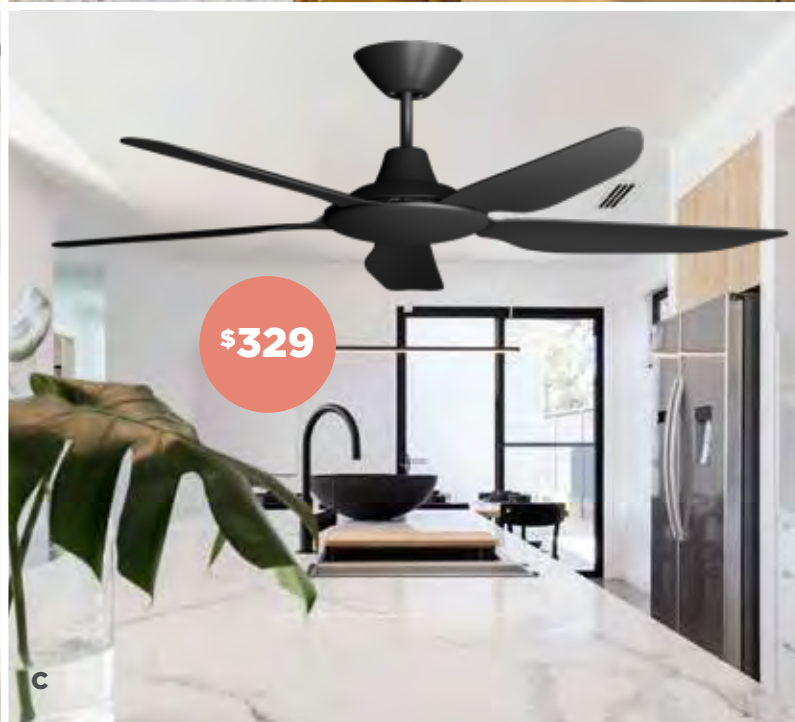

ceiling fans

A 1320mm DC ABS 3 Blade Extreme Airflow Ceiling Fan
Available in Matt Black or White with or without Light

B 1320mm 15w CCT LED DC ABS 3 Blade Close to Ceiling Fan
Available in Matt Black or White with or without Light

C 1320mm DC ABS 5 Blade Ceiling Fan
3 sizes available in Black or White with or without light

D 1220mm 20w CCT ABS 4 Blade Ceiling Fan with LED Light
Available in White, Black or Titanium with or without light

E 1320mm 20w CCT LED Smart DC ABS 3 Blade Ceiling Fan with Remote
3 sizes available in Black or White with or without light