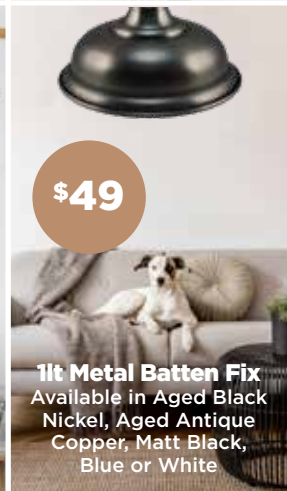

1lt Embossed Metal Pendant
Aged Brass

$49