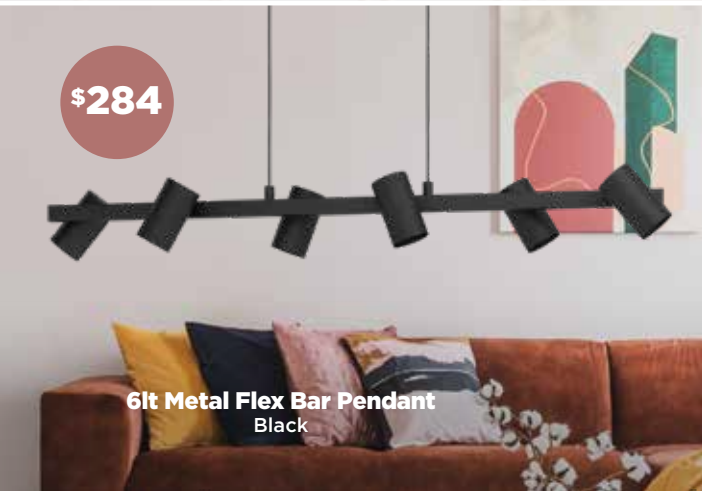

## industrial

**FROM \$109**

**1lt Industrial Flex Pendant**  
Available in Grey, White or Black Coal  
Larger size also available

**\$215**

**1lt Embossed Metal Pendant**  
Aged Brass

**\$284**

**6lt Metal Flex Bar Pendant**  
Black