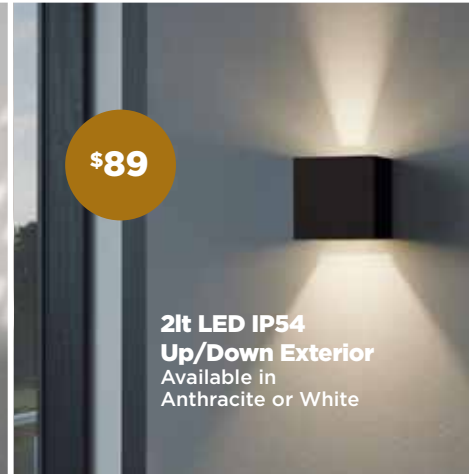

2lt Solar Garden Light Kit
Black
4lt with remote also available

1lt GU10 Adjustable & 2lt Up/Down IP65 Exterior Wall Lights
Available in Black, Titanium, White, SS316 or Antique Brass
Also available in 1lt Fixed & 2lt Adjustable

$89

2lt LED IP54 Up/Down Exterior
Available in Anthracite or White

FOR THE RIGHT ADVICE SEE YOUR LIGHTING NETWORK SPECIALIST

LIGHTING NETWORK
THAT WORKS FOR ME

To find your nearest Lighting Network store visit www.lightingnetwork.com.au