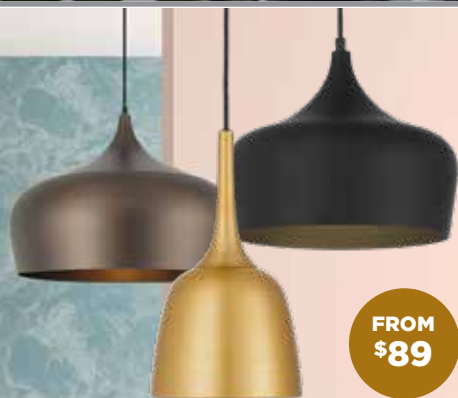

\$99

**1lt Metal Tear Drop Pendant**

Aged Nickel  
Also available in  
Matt Grey, Matt Black  
or White Gloss \$89

FROM  
\$69

**1lt Metal Flex Pendant**  
Available in White,  
Black or Copper

\$69  
EACH

**1lt Matt Metal Pendants**  
Available in Pink, Green, Blue,  
Yellow, Grey, White or Black

FROM  
\$89

**1lt Metal Flex Pendant**

Available in Gold Brush, Black Brush,  
Bronze Brush, Aluminium Brush or White Brush  
Small, Medium & Large