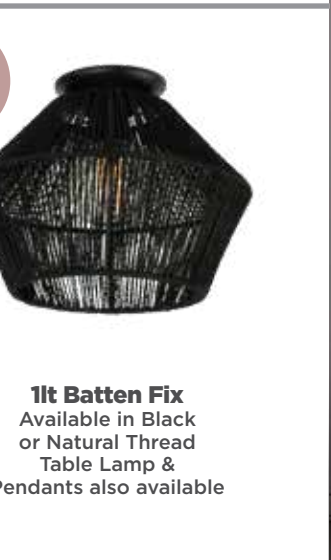

## natural

**\$149**

**1lt Rattan Flex Pendant**  
Available in Black, White or Natural

**\$85**

**1lt Natural Hemp Rope Pendants**

**\$104**

**1lt Batten Fix**  
Available in Black or Natural Thread  
Table Lamp & Pendants also available