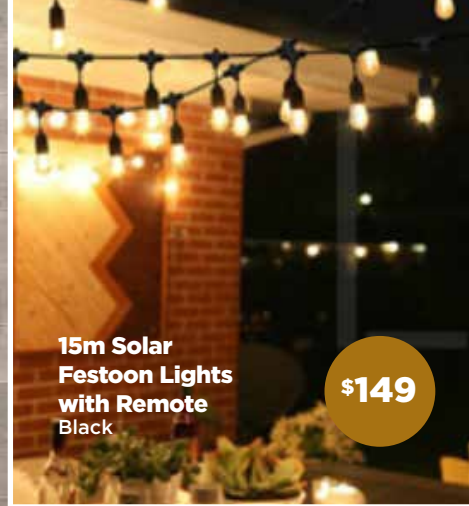

Solar IP65 Up/Down Exterior Wall Light Black

$149