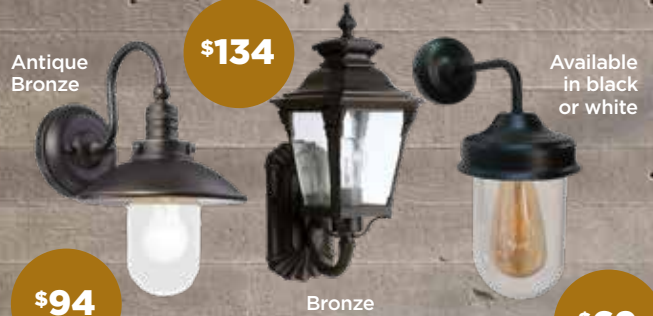

Antique Bronze

$134

Available in black or white

$94

Bronze
Larger size also available

$69

1lt Metal Exterior Wall Lights