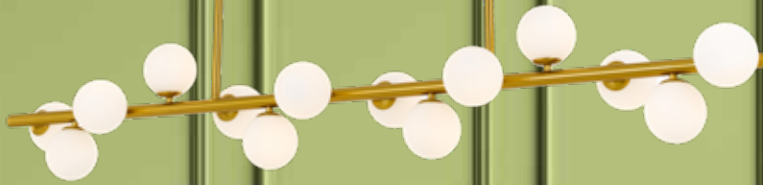

bar pendants

$644

14lt Iron Bar Rod Pendant