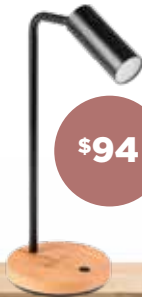

**\$55**

**1lt Table Lamp with Rattan Shade**  
Black

**\$109**

**1lt Twisted Branches Resin Table Lamp**  
Timber

**\$165**

**1lt Table Lamp**  
Available in Gold/Clear/Black or Chrome/Clear/White

**\$119**

**FROM \$354**

**1lt Metal Arc Floor Lamp**  
Available in Black or Antique Brass

**LED Table Lamp with Wireless Charger**  
Available in Black or White

**\$94**

**1lt Table Lamp**  
Available in Pastel Pink, Pastel Green, Black or White