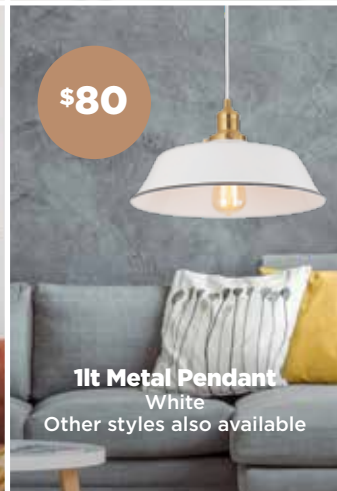

## industrial

**FROM \$109**

**1lt Industrial Flex Pendant**  
Available in Grey, White or Black Coal  
Larger size also available

**\$215**

**1lt Embossed Metal Pendant**  
Aged Brass

**\$284**

**6lt Metal Flex Bar Pendant**  
Black