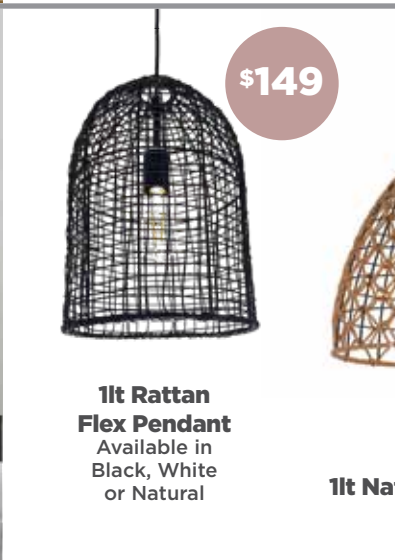

**\$79**

**1lt DIY Batten Fix**  
Available in Chrome/Glass or Black/Frost

**\$239**

**1lt Hemp Rope Flex Pendant**  
Available in White, Black or Natural

## natural

**\$149**

**1lt Rattan Flex Pendant**  
Available in Black, White or Natural

**\$85**

**1lt Natural Hemp Rope Pendants**

**\$104**

**1lt Batten Fix**  
Available in Black or Natural Thread  
Table Lamp & Pendants also available