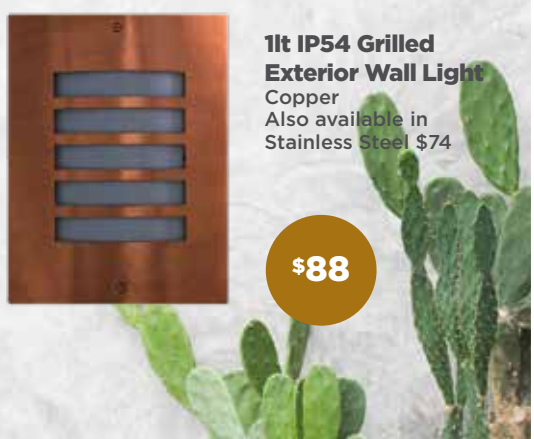

Bronze  
Larger size also available

**\$69**

**1lt Metal Exterior Wall Lights**

**Solar IP65 Up/Down Exterior Wall Light Black**

**\$35**

**1lt Exterior Wall Light**  
Available in White, Black or Bronze  
Larger size also available

**\$109**

**1lt Clear Exterior Wall Light**  
Available in White or Bronze  
Larger size also available

**\$99**

**2lt Solar Garden Light Kit**  
Black  
4lt with remote also available

**\$74**

**1lt IP54 Grilled Exterior Wall Light**  
Copper  
Also available in Stainless Steel \$74

**\$88**

**FROM \$49**

**1lt GU10 Adjustable & 2lt Up/Down IP65 Exterior Wall Lights**  
Available in Black, Titanium, White, SS316 or Antique Brass  
Also available in 1lt Fixed & 2lt Adjustable

**\$89**