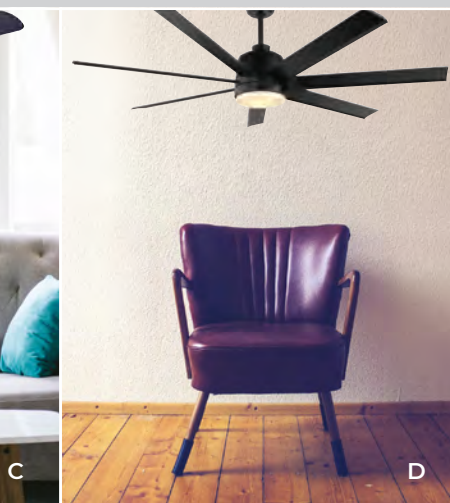

E 1220mm ABS Ceiling Fan

Available in White, Black or Titanium with or without light

F 1320mm DC 3 Blade Timber Ceiling Fan

Matt Black & Dark Wood

7 YEAR
warranty

BATHROOM

SEE IN STORE
for a great deal

Bathroom 3 in 1 Heater/Light/Fan
 High Performance
 Available in Silver or White