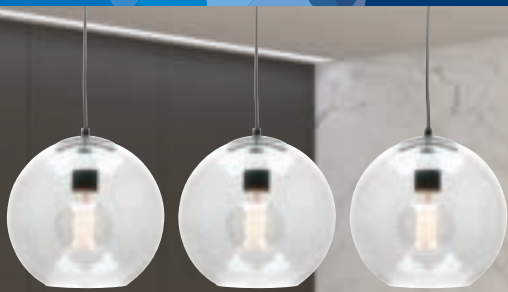

LIGHTING NETWORK

FROM \$105

1lt Flex Pendant
Matt Black/Clear or White/Frost
Batten Fix, Large & 3lt Pendant
also available

6lt Metal Rod Pendant
Available in Matt Black
or Matt Gold

FROM \$139

Lighting SALE