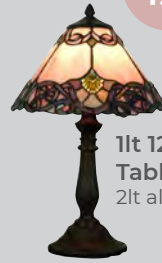

FROM \$39

\$59

1lt Mottled Glass Round Table Lamp
Available in Black or White

\$149

1lt Round Ceramic Table Lamp
White & Blue

\$135

1lt Touch Lamp
Available in Antique Brass or Satin Chrome

FROM \$199