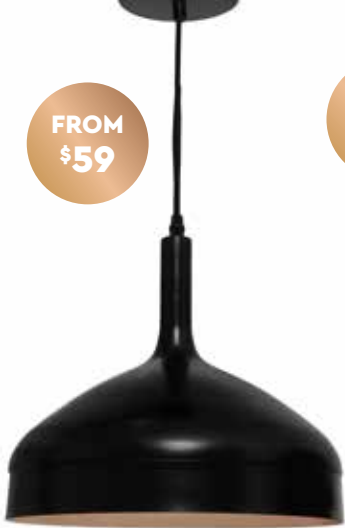

FROM \$99

1lt Hanging Cane Table and Floor Lamp

Available in White/White Wash or Black/Natural

\$55

LED Desk and Clamp Lamp
Available in White, Grey or Black

\$176

LED Mother & Child Uplighter
Available in Brushed Chrome, Black or Aged Brass

1lt Uplighter
Available in Antique Brass or Brushed Chrome with Alabaster

\$125

pendants

\$129

\$89

1lt Flex Pendant & Table Lamp
Natural Thread
Batten Fix & Larger Pendant also available

FROM
\$659

LED 35w Dimmable Pendant
Available in Black or White
45w also available

\$369

38w LED 1800mm Bar Pendant
Available in Black, Brushed Aluminium
or Matt White
Smaller & Larger sizes available

FROM
\$59

1lt Metal Flex Pendant
Available in Black or Chrome

\$84

1lt Metal Cage Flex Pendant
Black/Copper
3lt Bar & 6lt Cluster
Pendants also available

spot lights

\$99

LED Spotlight
Satin Nickel
Also available in 1lt, 2lt & 4lt

LED Spotlights
Available in Matt Black, Matt
White, Black/Chrome &
White/Chrome
Also available in 3lt & 4lt

1LT
\$45

Spotlights
Black or White
2lt & 4lt also available