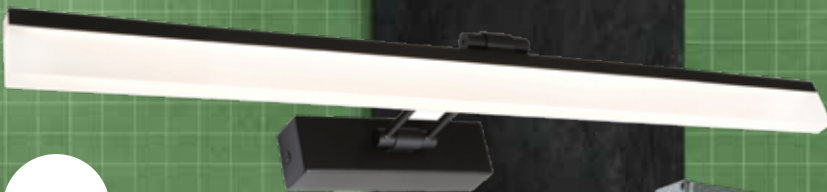

vanity

$264

16w 660mm LED Frost Acrylic Vanity Light
Available in Black or White
20w 820mm also available