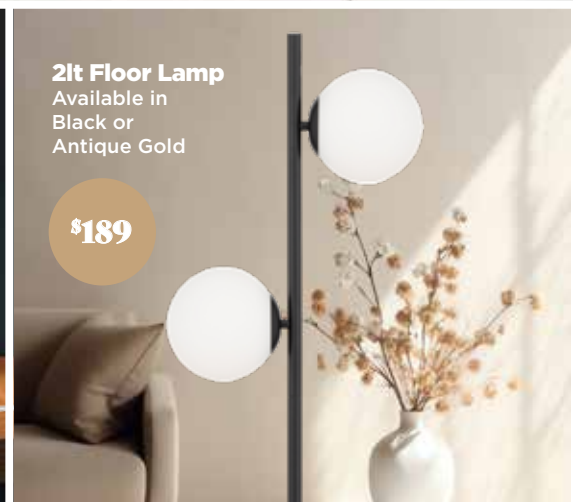

1lt Antique Gold, Marble & Glass Table & Floor Lamp
Available in Black Marble/Green Glass, Brown Marble/Amber Glass or Black Marble/Smoke Glass

$189