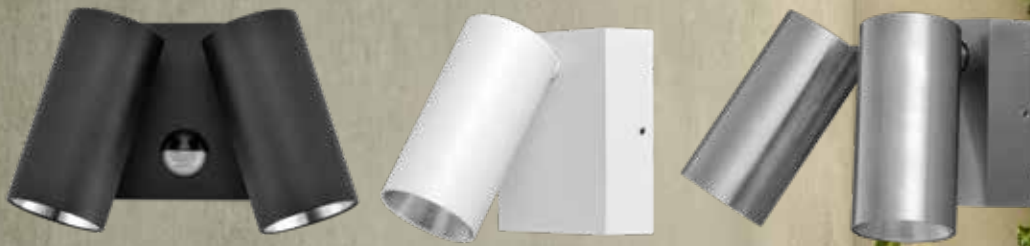

\$549

\$369

spotlights

2LT
\$129

FROM
\$24

LED Metal Spotlight
Available in Matt Black or White
2lt, 3lt & 4lt also available

3LT
\$199

LED Metal Dimmable Spotlights
Available in Brushed Brass, Antique Bronze, Black or White
1lt & 4lt also available