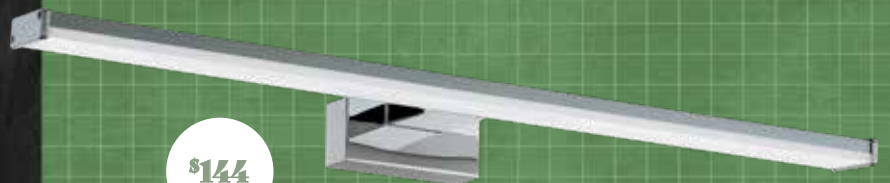

$144

11w 600mm LED Vanity Light
Available in Chrome, Matt Black or Matt White
Larger Sizes also available