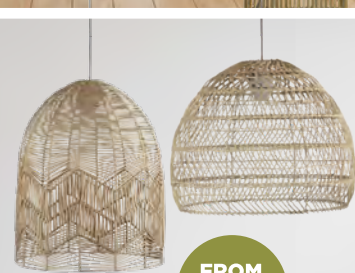

FROM $197

1lt Natural Cane Rattan Pendants
Other shapes & sizes also available