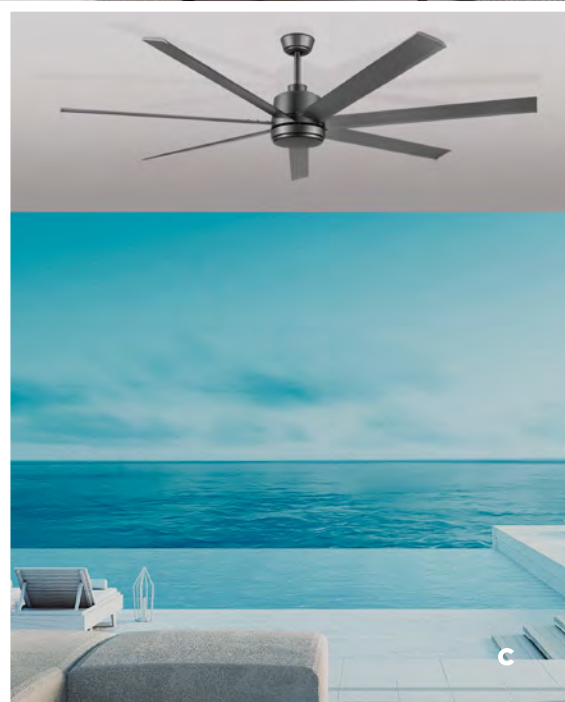

A 1320mm DC ABS 5 Blade Ceiling Fan
3 sizes available in Black or White with or without light

B 1320mm DC Timber 3 Blade Ceiling Fan
Matt Black & Dark Wood

C 2030mm DC Steel 7 Blade Ceiling Fan
2 sizes available in Titanium, Matt Black, Matt White or Aluminium with or without light

D 1220mm 20w LED Glass Fibre 3 Blade Ceiling Fan
3 sizes available in Black or White with or without light

E 1300mm DC ABS 3 Blade Ceiling Fan
4 sizes available in Black or White with or without light. 2 sizes available in Teak with or without light

F 1500mm ABS 3 Blade Ceiling Fan
Available in Old Bronze/Teak with or without Light