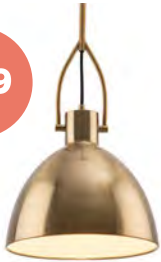

11lt 3-Tier Pendant also available

\$254

1lt Wood Bead Pendant
Natural
3lt CTC & 3lt Pendant also available

\$129

1lt Iron Cage Pendant
Available in Matt Gold with Black Highlight, Black or White with Brass Highlight

\$179

1lt Metal Flex Pendant
Available in Brass, Black or White

\$69

1lt Metal Batten Fix
Black & Copper
Other colours also available

\$44

1lt Batten Fix
Chrome/Crystal

\$69

4lt LED Crystal Glass Decorative Ceiling Light
Chrome
Larger size also available

\$255

3lt Iron Cage Pear Varied Pendant
1lt Small, 1lt Large & 3lt Tubular Bar Pendant also available

hamptons

3lt Metal Chain Bar Pendant
Black/Antique Nickel
1lt Pendant & Wall Light also available

\$334