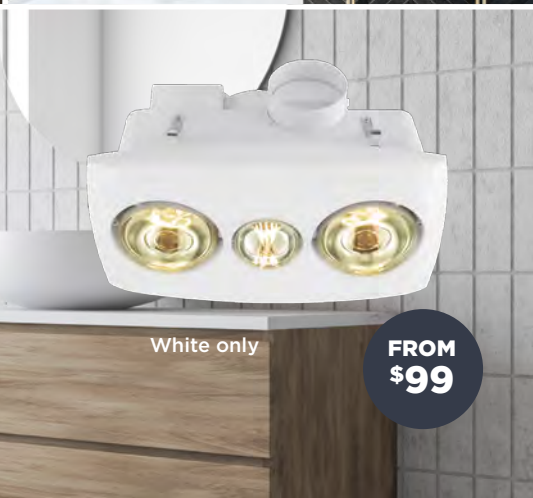

4 in 1 Light/Fan/Heater/Cooling Function Exhaust Unit
Matt Black or White

3in1 Heat/Light/Fan
Available in White or Black

White only

FROM \$99

Lamps

1lt Step-Dimming Desk Lamp with Wireless Charge
White

\$99