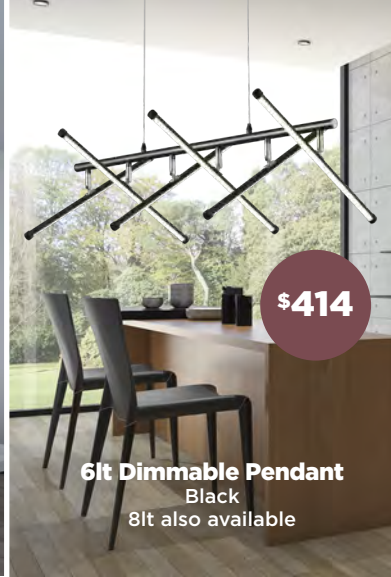

6lt Dimmable Pendant
Black
8lt also available

1lt Wire with Antique Brass Highlight Flex Pendants
Black

pendants

$89
EACH