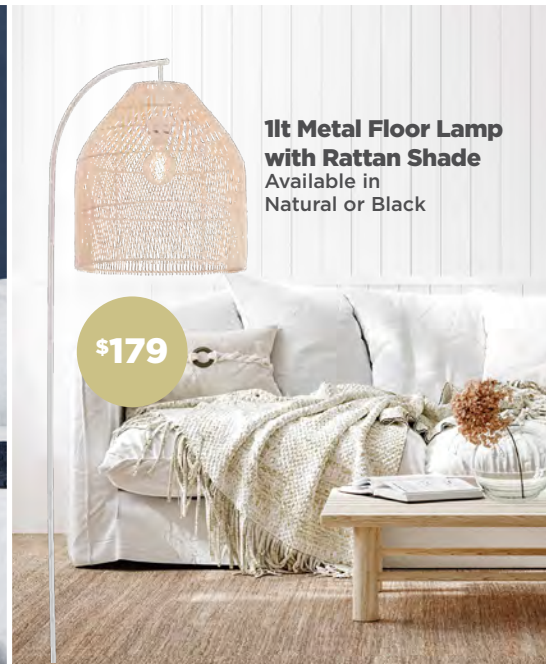

\$199

\$95

\$140

1lt Table Lamp & Batten Fix
Natural Thread
Pendants also Available

1lt Metal Floor Lamp with Rattan Shade
Available in Natural or Black

\$179

1lt Table & Floor Lamp
Available in Antique Silver or Antique Brass