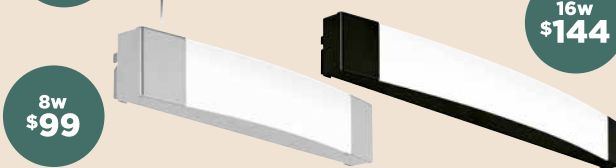

1lt Adjustable Metal Wall Light
w Flex & Plug
Black

8w $99

Vanity Lights
Available in Black/Opal or Chrome/Opal
24w also available

16w $144

$69

1lt Glass Wall Bracket
Chrome/Clear
Pendant also available