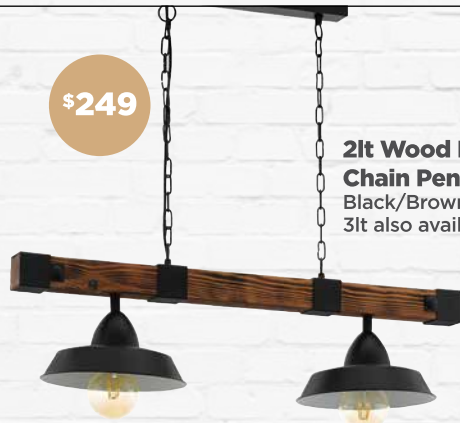

\$89

3lt Glass Bar Flex Pendant
Black/Gold
1lt Pendant, Table & Floor Lamp also available

\$279

\$459

6lt Metal Cage Cluster Flex Pendant
Black/Cooper
Also available in 1lt \$84 & 3lt \$244

\$249

2lt Wood Bar Chain Pendant
Black/Brown Rustic
3lt also available