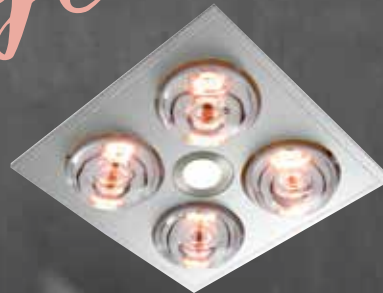

bathroom range

see in store
FOR A GREAT DEAL

Bathroom 3 in 1 Heater/Light/Fan
High Performance
Available in White or Silver