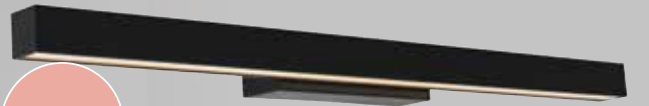

1220mm ABS Ceiling Fan with LED Light
Available in White or Titanium with or without light

3 Blade Fully Moulded Plastic Alloy Indoor/Outdoor Ceiling Fan
3 sizes available in White, Matt Black or Titanium with or without light

Metal Ceiling Fan
Stainless Steel

indoor fans

see in store
FOR A GREAT DEAL

11w LED Vanity Light
Available in Matt Black or Chrome
13w also available

\$129

vanities

\$99

10.5w 600mm LED Vanity Light
Chrome
900mm also available

\$129

16w Vanity Light
Available in Black or White
24w also available

Shower Exhaust Kit with 10w LED Light
White

Exhaust Fan
Available in White or Silver with Round or Square Grille with or without light