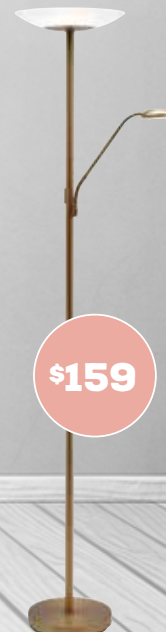

LED Mother & Child Uplighter

Available in Aged Brass or Brushed Chrome

$159