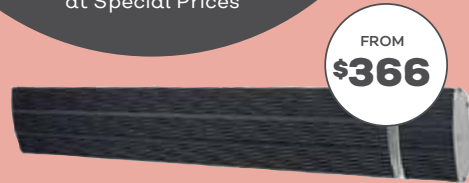

exterior range

FROM $366

1800w Outdoor Strip Heater
Black
2400w & 3200w also available with or without remote

Floodlights
Available in Black, White, Silver or Brushed Chrome

FROM $65