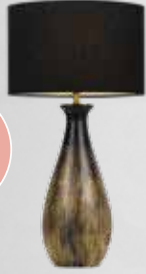

table & floor lamps

1lt Ceramic Table Lamp

Available in Black/Gold/Black, Black/Silver/Grey or Blue/White/White