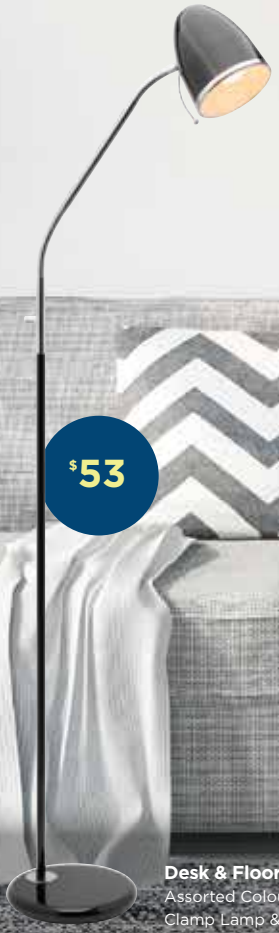

\$99

1lt Flex Pendant
Nickel/Clear
Also available in Nickel/Champagne or Nickel/Smoke

\$53

Desk & Floor Lamp
Assorted Colours
Clamp Lamp & 2ft Floor Lamp also available

\$23

Roundabout Lighting

169 Pakenham Street
ECHUCA - Ph: 5480 2238
www.roundaboutlighting.com

\$299

5lt Oval Rod Pendant

Available in 1lt Wall Light & 3lt & 4lt Round Rod Pendant

\$215
(Globes Extra)

6lt Timber Flex Pendant
Black & Timber

\$19
(Globe Extra)

1lt Flex Cord Pendant
Available in Antique Brass, Copper or Nickel with Black Cord, or Nickel with Clear Cord

1lt Metal Flex Pendants
Black/Timber

\$129

\$104

1lt Metal Flex Pendant
Champagne Gold
Larger Pendant also available

FROM \$49

1lt Metal Flex Pendant
Available in Black, White, Copper or Satin Chrome

FROM \$119

\$135

Available in Blue/White or Amber/White

\$155

1lt Ceramic Table Lamps

Available in Black/Oak or Cream/Oak

Available in Green or Cream

FROM \$94

1lt Metal Floor Lamp
Available in Black, Chrome or White