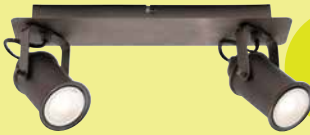

FROM \$35

8w LED Oval Bunker
Available in Black or Silver
Round also available

\$45

1lt Exterior Wall Light
Also available in Silver

\$69

1lt Exterior Wall Bracket
Bronze

\$99

1lt Small Exterior Wall Bracket
Bronze
Medium also available

LED Spotlights
Satin Nickel
Also available in 2lt & 4lt

\$28

FROM \$129

2lt LED Spot Light
Antique Black
1lt, 3lt, 4lt & 4lt Plate also available

\$84

\$59

1lt Wall Light
Available in Black or Nickel

\$79