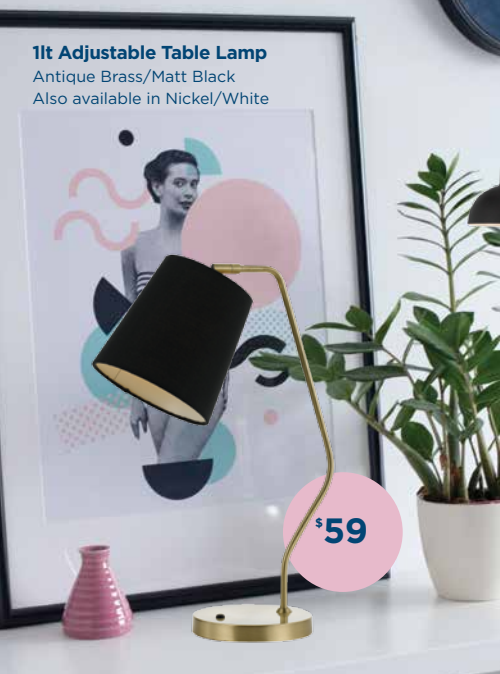

\$189

\$119

1lt Floor Lamp
Grey/Nickel
Also available in Black/Antique

FROM \$79

LED Desk & Floor Lamp
Available in Black, White, Antique Brass, Brushed Chrome or Brushed Copper

\$69

\$139

LED Mother & Child Uplighter
Brushed Chrome