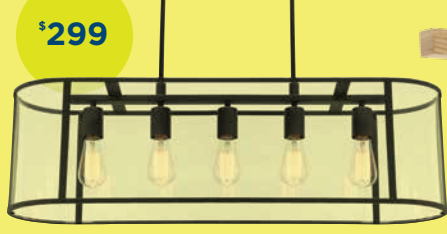

\$99

1lt Flex Pendant
Nickel/Clear
Also available in Nickel/Champagne or Nickel/Smoke

\$53

Desk & Floor Lamp
Assorted Colours
Clamp Lamp & 2ft Floor Lamp also available

\$23

Roundabout Lighting

169 Pakenham Street
ECHUCA - Ph: 5480 2238
www.roundaboutlighting.com