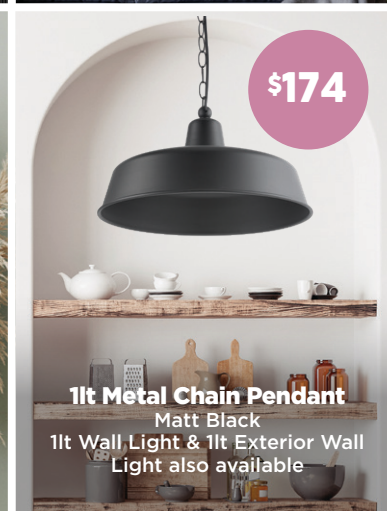

FROM \$159

1lt Ribbed Glass Pendants
Satin Brass

1lt Metal Chain Pendant
Black/Antique Gold
4lt Pendant & 6lt Boxed Pendant

\$254

\$174

1lt Metal Chain Pendant
Matt Black
1lt Wall Light & 1lt Exterior Wall Light also available