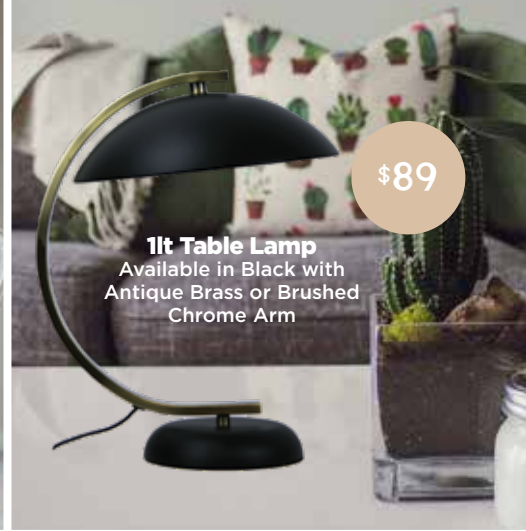

FROM
\$109

**1lt Clear Glass Wall Light
& 1lt Flex Pendant**
Available in Gold or Matt Black
Smaller size Pendant also available

FROM
\$144

**Velvet Drum Shade
Pendants & Lamp**
Available in Brushed
Brass/White or Satin
Nickel/Grey

\$144

1lt Wood Table Lamps

\$229

1lt Table Lamp

Available in Black with Antique Brass or Brushed Chrome Arm

\$89

7w CCT Wireless Charging Desk Lamp

White