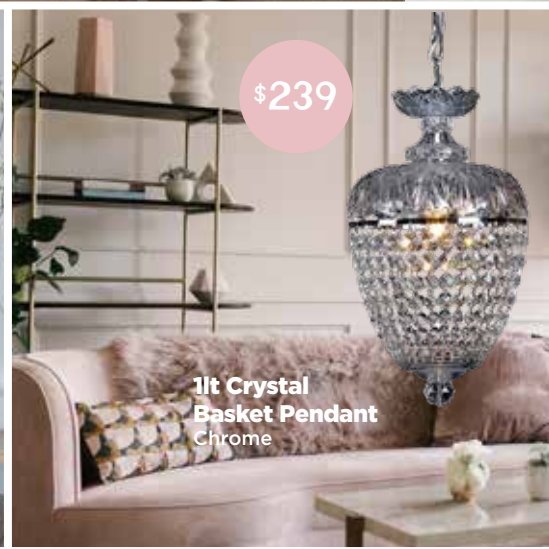

29w LED 1180mm Dimmable Bar Pendant
Available in a range of colours
Larger sizes & Wall Light also available

1lt Crystal Basket Pendant
Chrome

$239