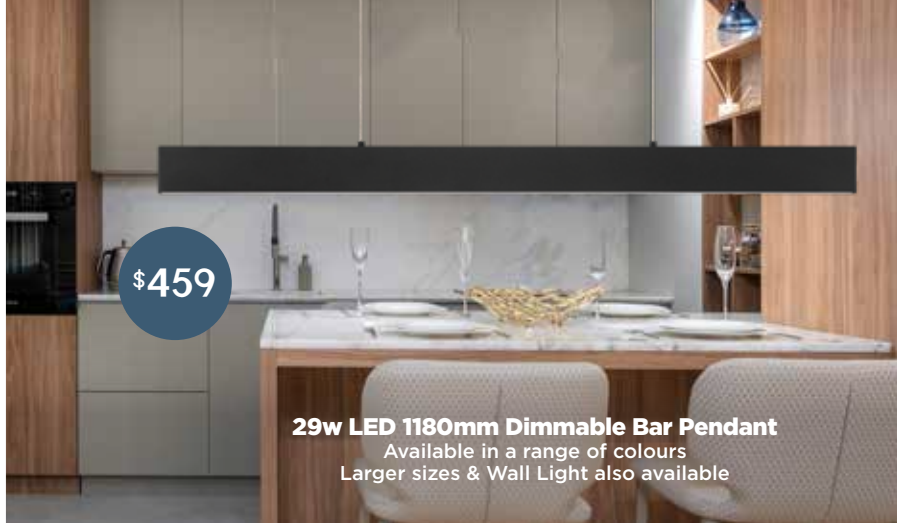

\$39

1lt Metal DIY Batten Fixes
Available in White or Black

\$64

\$24

1lt Frosted DIY Batten Fix
Available in Brushed Chrome, Antique Brass or Black

\$459

29w LED 1180mm Dimmable Bar Pendant
Available in a range of colours
Larger sizes & Wall Light also available