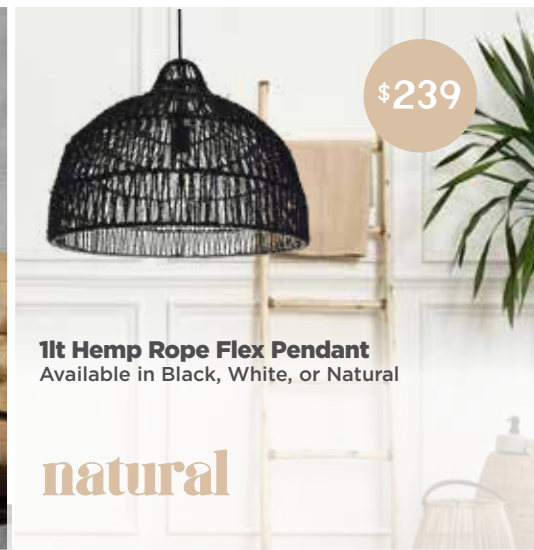

\$99

1lt Metal Flex Pendant
Black/Terrazzo Grey
4lt Metal Bar Flex Pendant also available

\$74

1lt Wire Flex Pendant
Available in Black or White

\$119

1lt Hemp Rope Flex Pendant
Available in Black, White, or Natural