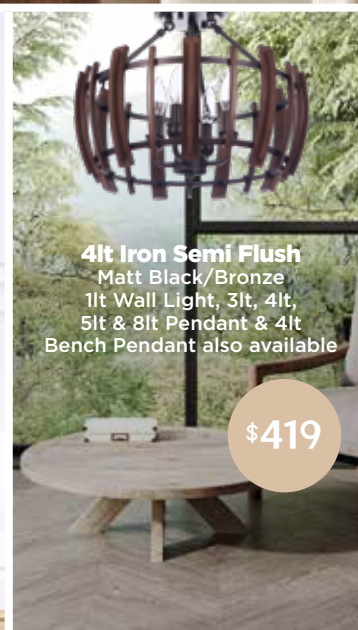

4lt CTC Adjustable Spotlight
Available in Brass or Brass/Black
3lt & 6lt also available

$419

4lt Iron Semi Flush
Matt Black/Bronze
1lt Wall Light, 3lt, 4lt, 5lt & 8lt Pendant & 4lt Bench Pendant also available