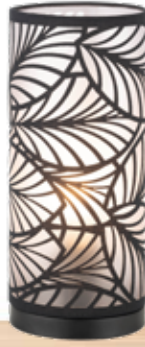

FROM
\$109

**1lt Clear Glass Wall Light
& 1lt Flex Pendant**
Available in Gold or Matt Black
Smaller size Pendant also available

FROM
\$144

**Velvet Drum Shade
Pendants & Lamp**
Available in Brushed
Brass/White or Satin
Nickel/Grey

\$114

Velvet Drum Shade Lamp

Available in Satin Nickel/Grey or Brushed Brass/White
1lt & 2lt Pendant also available

\$144

LED Touch Desk Lamp

Available in Black, White or Grey
Clamp Lamp also available

\$74

1lt Ceramic Table Lamp

Available in Green, White, Coffee, Grey, Pink or Yellow

\$49

1lt Ceramic Table Lamp

White

\$74

1lt Lasercut Table Lamp

Available in Black or White

\$49

1lt Bankers Desk Lamp

Available in Polished Chrome or Antique Brass

FROM \$49

1lt On/Off Touch Lamps

Brushed Chrome
Available in Round or Square

\$49

Desk & Floor Lamps