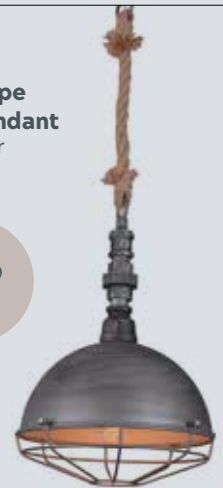

1lt Metal Pipe Cage Rope Pendant
Aged Silver

$99