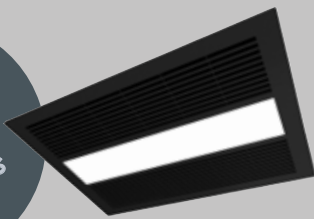

SEE IN STORE FOR A GREAT DEAL ON HEAT UNITS

3in1 20w LED Fan/Heater/Exhaust Unit
Available in Black or White

vanities & wall lights

FROM
\$44

1lt Oblong Pendant

Available in White/Wood Trim or Black/Wood Trim
Also available in Medium & Large Round Pendant