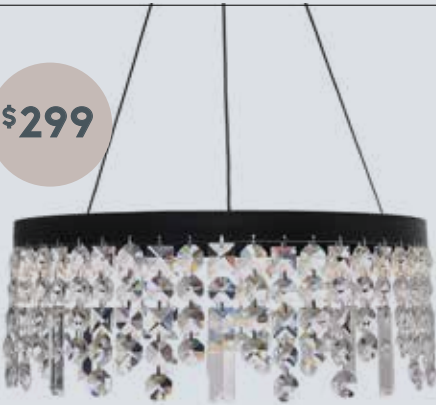

FROM
\$159

1lt Geometrical Metal Pendant

Available in Matt White, Champagne Gold or Coffee

\$59

1lt Metal Flex Pendant

Satin Chrome
Also available in Black or White

\$259

3lt Metal Ball Chain Pendant

Available in Matt Black or Chrome
4lt & 6lt also available

\$89

1lt Metal Flex Pendant

Available in Black, Bronze or White
Larger Pendant also available

\$75

5lt Acrylic Chandelier

Available in Black, Purple or Clear

FROM
\$59

1lt Metal Flex Pendant

Available in White, Silver or Matt Black & Wood
Larger pendant also available

\$299

Crystal 400mm LED Pendant

Available in Black or White
600mm also available

\$119

1lt Wire Metal Bead Pendant