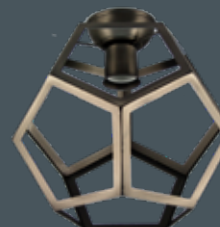

Available in Matt Black, Brushed Chrome or Antique Brass

\$20

1lt Cage Batten Fix

Available in Aged Nickel, Matt Black, Black Nickel or Antique Copper

\$39

\$89

3w 2 Switch Adjustable Wall Light

Available in Aluminium, Black or White