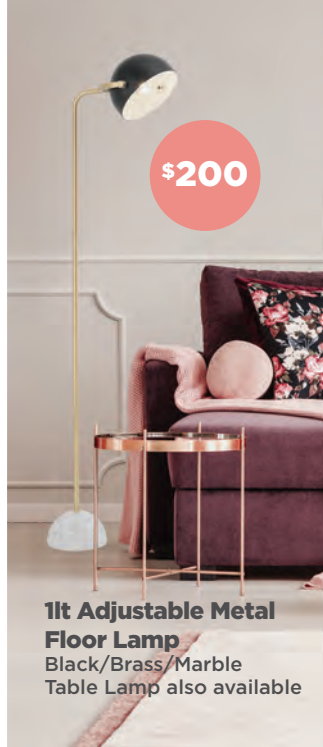

1lt Adjustable Metal Desk Lamp
Available in Duck Egg, Black, White or Blush

$200

1lt Adjustable Metal Floor Lamp
Black/Brass/Marble Table Lamp also available