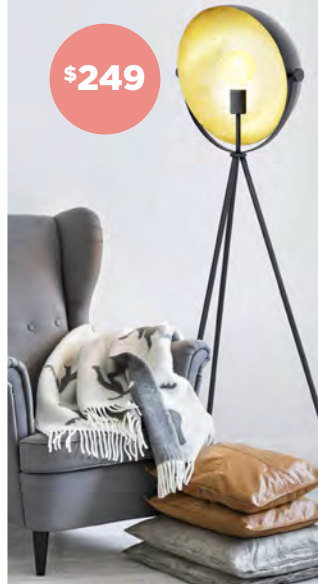

1lt Adjustable Metal Floor Lamp
Black/Brass/Marble Table Lamp also available

1lt Tripod Metal Floor Lamp
Available in Black/Gold or White/Silver

$249