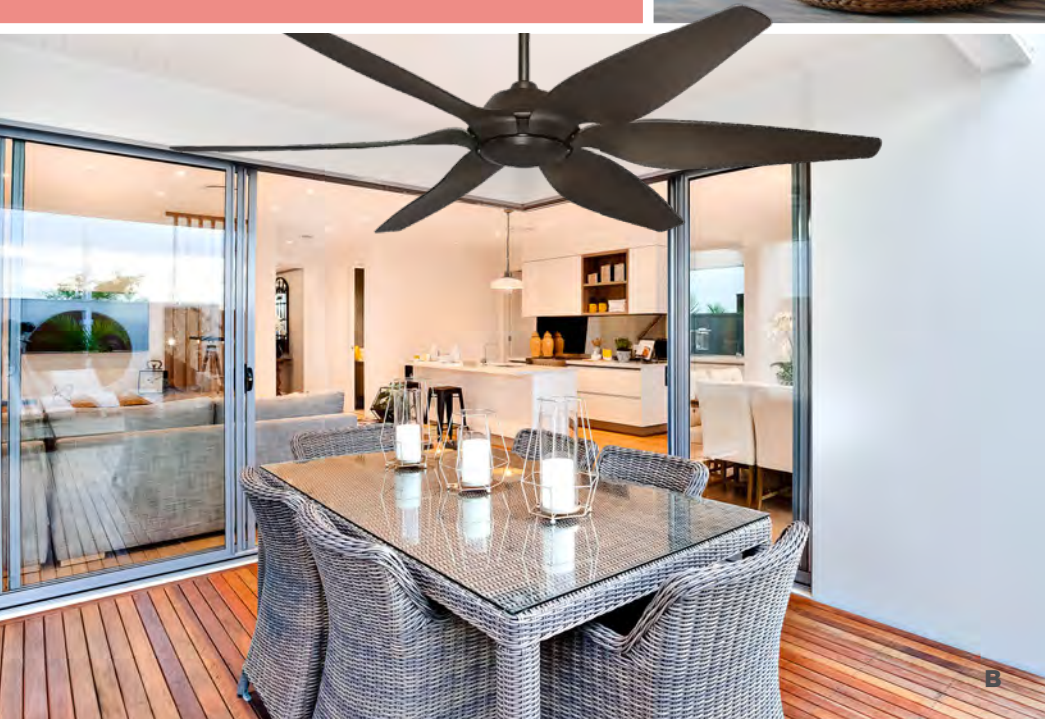

A 1200mm 15w CCT LED

4 Blade Timber Ceiling Fan

Available in Matt Black or White with or without Light & Remote

B 1670mm DC 6 Blade ABS Ceiling Fan

Oil Rubbed Bronze with Bronze or Timber Look Blades with or without light

C 1200mm 20w CCT Dimmable

4 Blade ABS Ceiling Fan

2 sizes available in White, Black or Titanium with or without light

D 1300mm 4 Blade Timber Ceiling Fan

Available in Brushed Aluminium, Matt Black or White with or without light

E 570mm Fully Enclosed

Remote Ceiling Fan

Available in Black or White

F 1220mm 20w CCT AC ABS 4 Blade Ceiling Fan

2 sizes available in Black or White with or without light