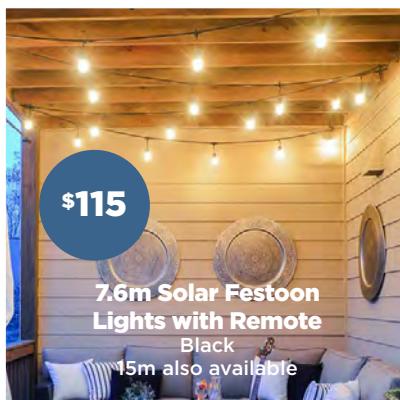

2LT 11w UP/DOWN \$80

1LT 7w FIXED \$74

**2lt Solar Garden Light Kit**  
Black

4lt with remote also available

\$69

\$115

**7.6m Solar Festoon Lights with Remote**  
Black  
15m also available

**10w Tricolour LED Square Exterior Floodlight**  
Matt Black