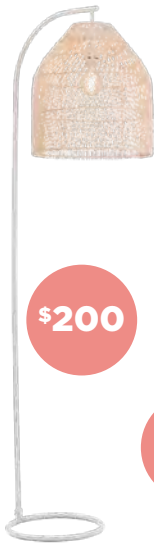

**\$60**

**\$200**

**1lt Adjustable Metal Floor Lamp**  
Black/Brass/Marble Table Lamp also available

**1lt Tripod Metal Floor Lamp**  
Available in Black/Gold or White/Silver

**\$249**

**1lt Table Lamp**  
Available in Black or White

**\$29**

**1lt Metal Table Lamp**  
Available in White/Honey Gold or Black/Copper

**\$149**

**\$179**

**1lt Arched Floor Lamp**  
Black Base with Grey Shade

**\$200**

**1lt Metal Floor Lamp with Rattan Shade**  
Available in Natural or Black

**\$195**

**1lt Table & Floor Lamp**  
Available in Antique Silver or Antique Brass

**\$79**

**\$174**

**1lt Adjustable Floor Lamp**  
Satin Chrome Arm with White Acrylic Shade & Marble Base

**\$180**

**1lt Timber Tripod Floor Lamp**  
Natural with White Shade