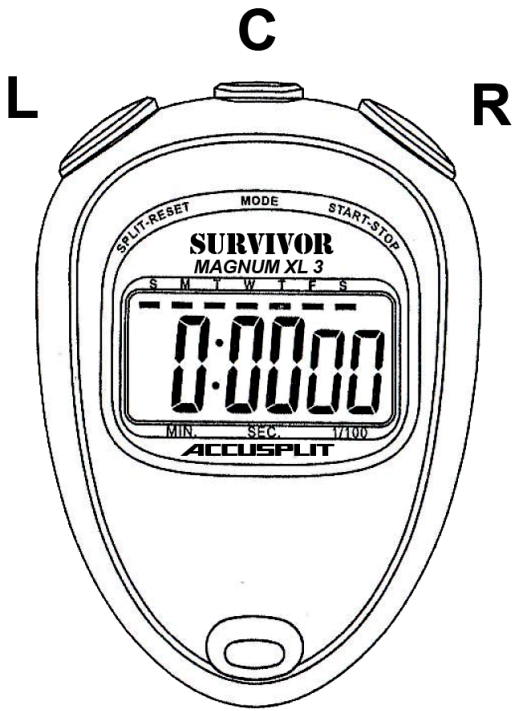

ACCUSPLIT® SURVIVOR® III STOPWATCH

STOPWATCH OPERATIONS

Press C until at STOPWATCH display. If necessary, Press R-Stop and L-Reset the stopwatch to zero.

Event	Split	1-2 Finish
R-Start	R-Start	R-Start
R-Stop (Repeat R,R	L-Split L-Release	L-Stop #1 R-Stop #2
Time-in/ Time-out)	(Repeat L,L each Split)	(See #1 time) L-Release
L-Reset	R-Stop L-Reset	(See #2 time) L-Reset

TO SET TIME AND CALENDAR

- Hold C for 3 seconds and enter TIME SET MODE.
- Press R to select Minutes, Hour, Seconds, Month and Date.
- Press L to change any of the above.
(Seconds only resets to 00.)
(Hold L to change digits rapidly.)
- Press C to return to TIME display.

TO SELECT 12/24 HOUR TIME DISPLAY

- Hold R and Press C to interchange 12P or 24 Hour Format

TO SELECT 12/24 HOUR TIME DISPLAY

- Hold C for 3 seconds to enter ALARM TIME SET MODE.
- Press R to select Minutes and Hours.
- Press L to change Minutes and Hours.
- Press C to return to TIME display.

TIME AND CALENDAR OPERATION

- Hold R to display Month, Date and PM indicator (P).
- Hold L to display ALARM TIME

CHIME/ALARM OPERATION

AT TIME OR ALARM DISPLAY

- Hold L Button and Push R Button
- 1st Push Arms the Chime
- 2nd Push Arms the Alarm
- 3rd Push Disarms the Chime
- 4th Push Disarms the Alarm