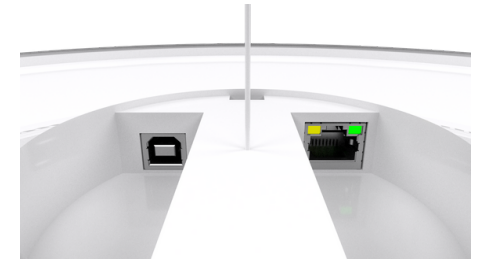

Ceiling

Spec Sheet

Size & Weight

Suspension cable length: 120 in. (304.8 cm)

Ceiling microphone dimensions:

Diameter: 21.5 in. (54.6 cm)

Height at edge: 0.5in. (1.8 cm)

Height at center: 1.75 in (4.4 cm)

Weight: 9lbs. (4.1 kg)

Ceiling tile dimensions:

Length: 23.5 in. (59.7 cm)

Width: 23.5 in (59.7cm)

Height: 1.25 in. (3.2 cm)

Weight: 7.5 lbs. (3.4 kg)

What's in the Box?

USB Type A to USB Type B Cable: 12 ft. (3.7 m)

CAT 6 Ethernet Cable: 15 ft. (4.6 m)

2ft Metal Ceiling Tile

Suspension Kit

Networking & Ports

Ethernet (supports PoE+)

USB Type B

Additional Features

Dual mounting options: Flush-mounted with ceiling tile included or hung in chandelier mode

3 adjustable beam options: Wide, Medium, or Narrow

LED lights highlight voice direction

100 Microphone Array

Noise Cancellation

Eco-Canceling

De-Reverb