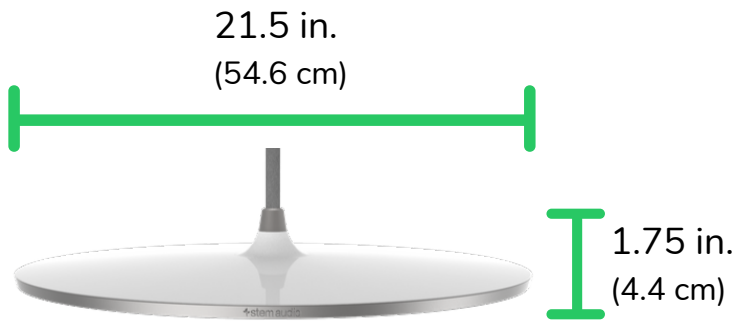

Ceiling

Spec Sheet

Size & Weight

Suspension cable length: 120 in. (304.8 cm)

Ceiling microphone dimensions:

Diameter: 21.5 in. (54.6 cm)

Height at edge: 0.5in. (1.8 cm)

Height at center: 1.75 in (4.4 cm)

Weight: 9lbs. (4.1 kg)

Ceiling tile dimensions:

Length: 23.5 in. (59.7 cm)

Width: 23.5 in (59.7cm)

Height: 1.25 in. (3.2 cm)

Weight: 7.5 lbs. (3.4 kg)

What's in the Box?

USB Type A to USB Type B Cable: 12 ft. (3.7 m)

CAT 6 Ethernet Cable: 15 ft. (4.6 m)

2ft Metal Ceiling Tile

Suspension Kit

Networking & Ports

Ethernet (supports PoE+)

USB Type B

Additional Features

Dual mounting options: Flush-mounted with ceiling tile included or hung in chandelier mode

3 adjustable beam options: Wide, Medium, or Narrow

LED lights highlight voice direction

100 Microphone Array

Noise Cancellation

Eco-Canceling

De-Reverb