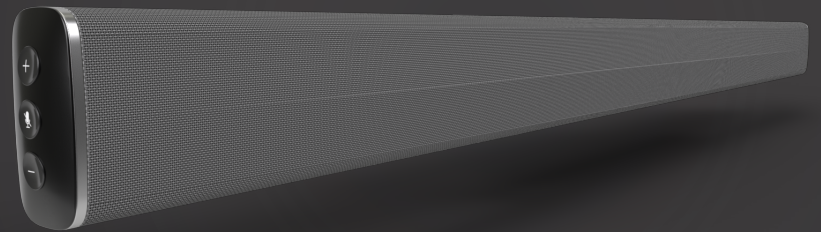

Meet Stem Wall

If you prefer to keep devices off the table, Stem Wall is exactly what you're looking for. Feel free to either mount it on any wall or utilize its legs to place Wall on a credenza. With a 15 microphone array performing real beamforming plus full range speakers and subwoofers, just click in a Huddly Camera and you're good to go. Need more coverage? Mix and match all Stem devices until your room's completely covered.

Features

- Designed to be mounted on the wall or on a credenza
- 15 microphone array performing real beamforming
- Alexa enabled
- LED lights highlight voice direction indication
- Full range speakers and subwoofers
- 20' optimal coverage
- Built in mounting capabilities for Huddly Camera
- Controls on the device include: Volume Up, Down, and Mute
- Connections on the device include: Ethernet and USB Type B
- Power over Ethernet (PoE)
- True beamforming techniques for smaller apertures enable Stem to do full beamforming
- Compatible with all video conferencing platforms
- Stem's deep learning in neural networks improve echo-canceling, de-reverb, and noise cancellation algorithms
- Dimensions: 4' X 3" X 3.75"

Mix & Match

Mix and match all Stem devices until your room's completely covered.

Networkable

Control and manage your ecosystem through the network.

Compatibility:

Stem solutions are 100% compatible with all of your favorite video conferencing platforms.