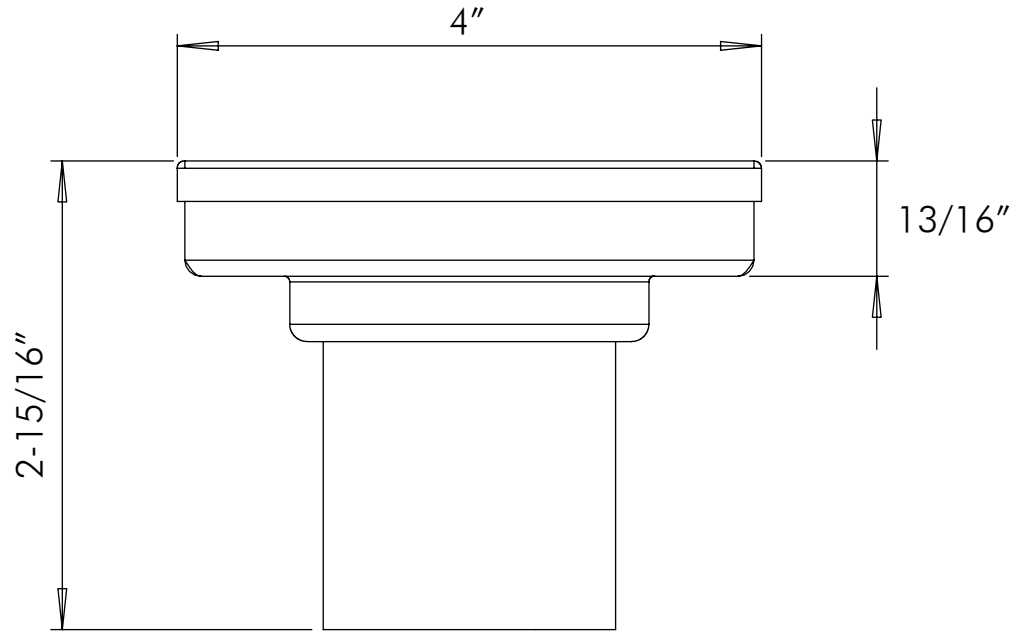

ZS3S01PO

DRAIN SYSTEMS **SERIES**

FEATURES

- Stainless steel body
- Chrome finish
- Size W4" x H 4" x D 2-15/16"

DRAIN SYSTEMS **ZS3S01PO**

MODEL	ZS3S01PO
MATERIAL	STAINLESS STEEL
WIDTH	4"
HEIGHT	4"
DEPTH	2-15/16"
OUTSIDE OUTLET DIAMETER	2"
CUPC	YES
FLOW CAPABILITY	65L/MIN
FINISH	Chrome