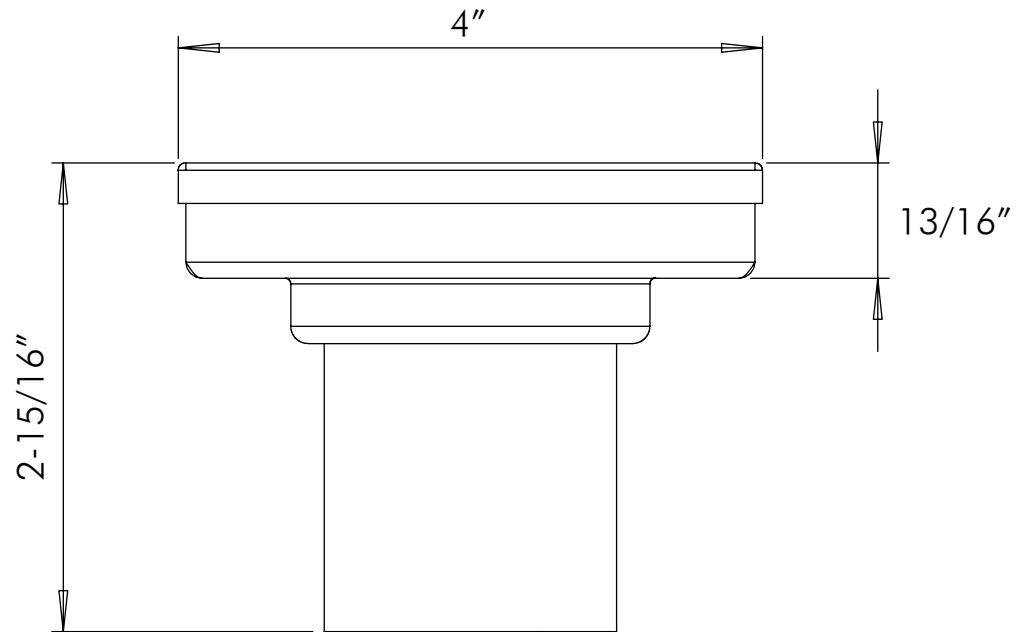

## FEATURES

---

- Stainless steel body
- Brushed stainless steel finish
- Size W4" x H 4" x D 2-15/16"

DRAIN SYSTEMS **ZS3S01BR**

MODEL	ZS3S01BR
MATERIAL	STAINLESS STEEL
WIDTH	4"
HEIGHT	4"
DEPTH	2-15/16"
OUTSIDE OUTLET DIAMETER	2"
CUPC	YES
FLOW CAPABILITY	65L/MIN
FINISH	Brushed stainless steel