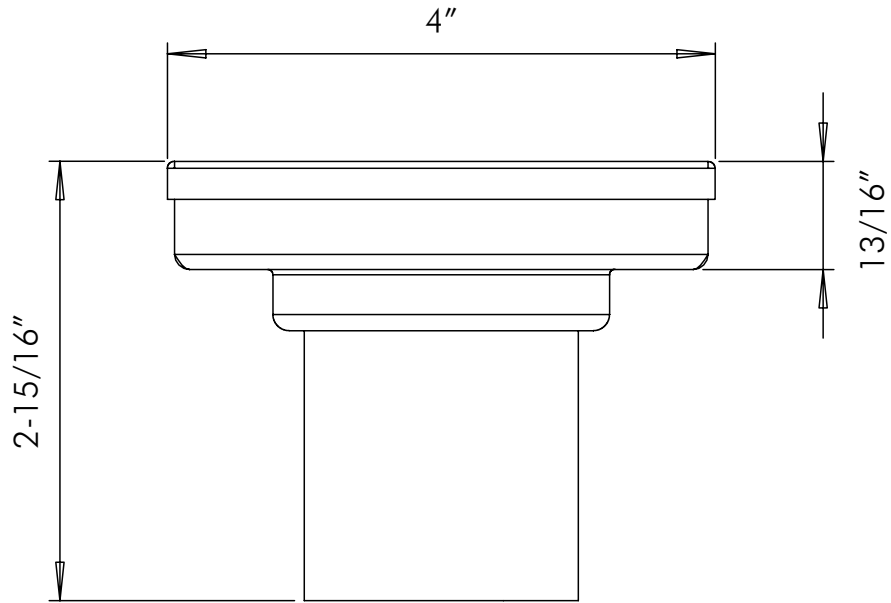

## FEATURES

---

- Stainless steel body
- Brushed stainless steel finish
- Size W 4" x H 4" x D 2-15/16"

DRAIN SYSTEMS **RTZS3T01**

MODEL	RTZS3T01
MATERIAL	STAINLESS STEEL
FINISH	BRUSHED STAINLESS STEEL
WIDTH	4"
HEIGHT	4"
DEPTH	2-15/16"
CUPC	YES