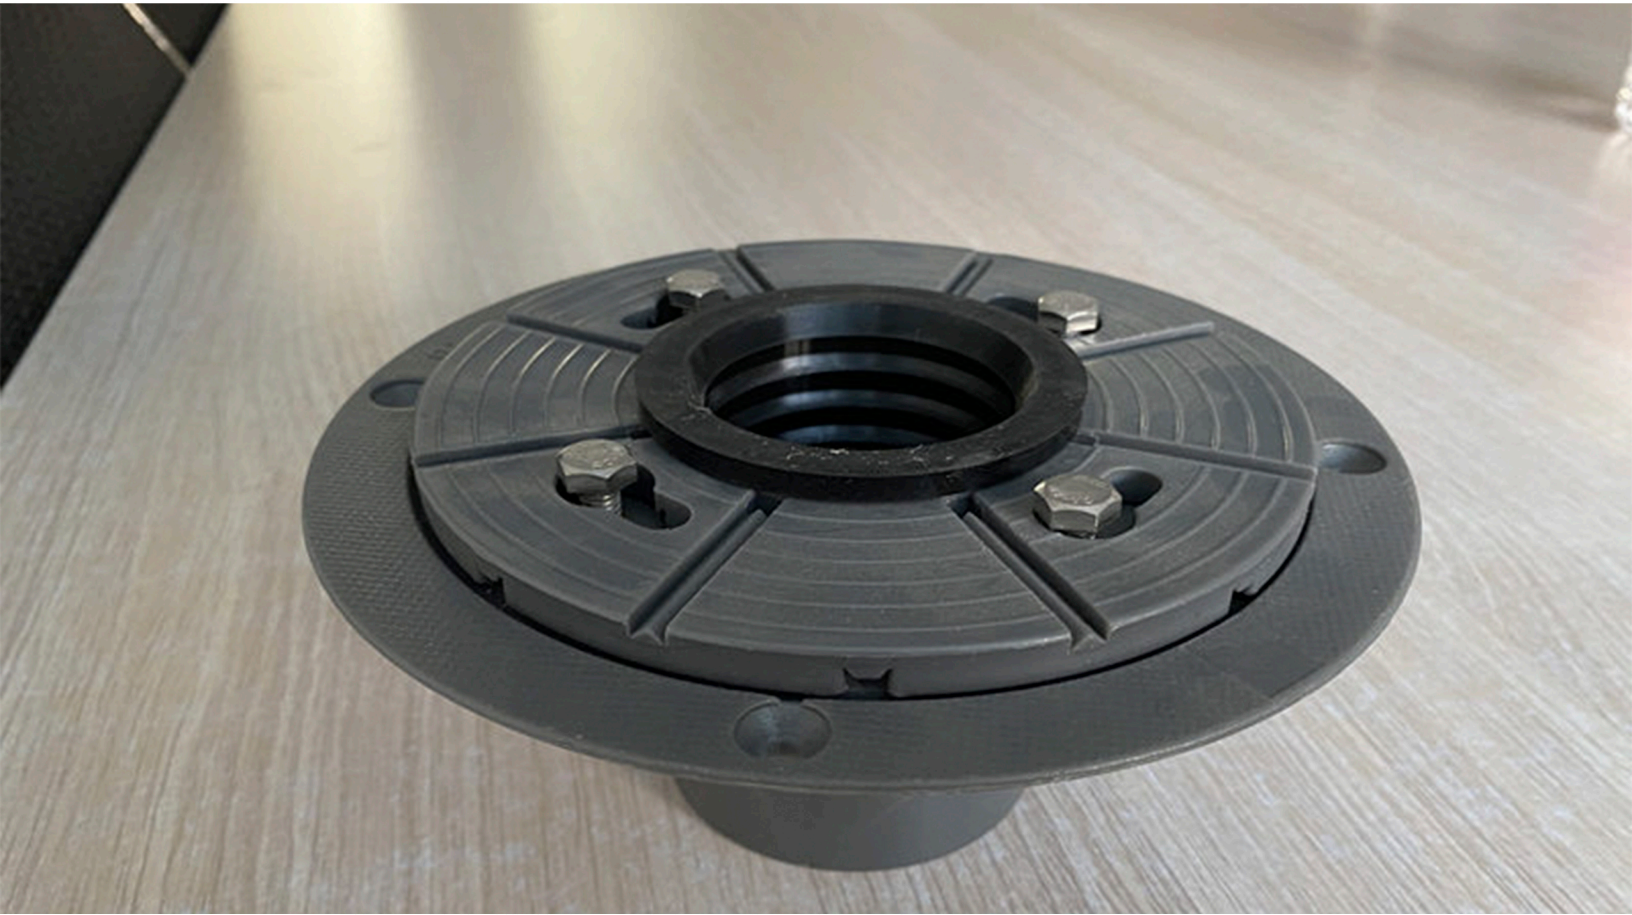

RT2343

DRAIN SYSTEMS **SERIES**

FEATURES

- PVC Material
- Adjustable Height
- Size Ø 6-9/16" x D 2-5/8"

DRAIN SYSTEMS RT2343

MODEL	RT2343
DESCRIPTION	PVC / ABS COUPLING WITH RUBBER
MATERIAL	PVC
OUTSIDE OUTLET DIAMETER	2"
CUPC	YES