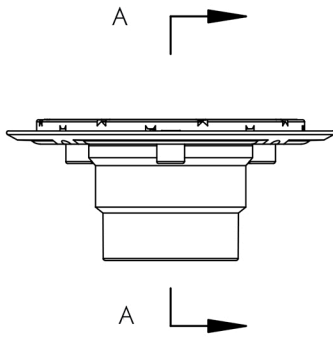

RT2343

DRAIN SYSTEMS **SERIES**

FEATURES

- PVC Material
- Adjustable Height
- Size Ø 6-9/16" x D 2-5/8"

DRAIN SYSTEMS RT2343

MODEL	RT2343
DESCRIPTION	PVC / ABS COUPLING WITH RUBBER
MATERIAL	PVC
OUTSIDE OUTLET DIAMETER	2"
CUPC	YES