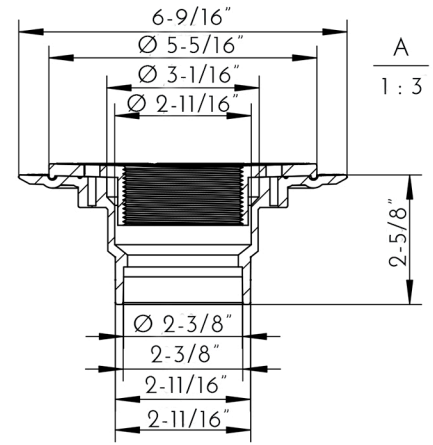

RT2343

DRAIN SYSTEMS **SERIES**

FEATURES

- PVC Material
- Adjustable Height
- Size Ø 6-9/16" x D 2-5/8"

DRAIN SYSTEMS RT2343

MODEL	RT2343
DESCRIPTION	PVC / ABS COUPLING WITH RUBBER
MATERIAL	PVC
OUTSIDE OUTLET DIAMETER	2"
CUPC	YES