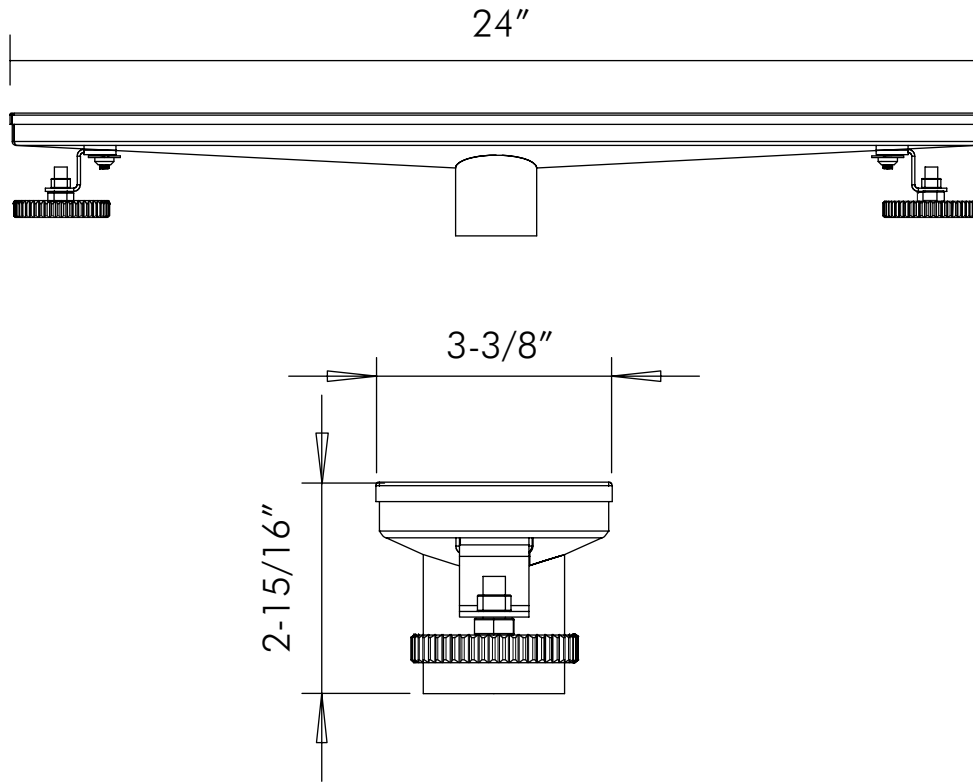

RT0124

DRAIN SYSTEMS **SERIES**

FEATURES

- Stainless steel body
- Brushed stainless steel finish

DRAIN SYSTEMS RT0124

MODEL	RT0124
MATERIAL	STAINLESS STEEL
FINISH	BRUSHED STAINLESS STEEL
WIDTH	24"
HEIGHT	3-3/8"
DEPTH	2-15/16"
CUPC	YES