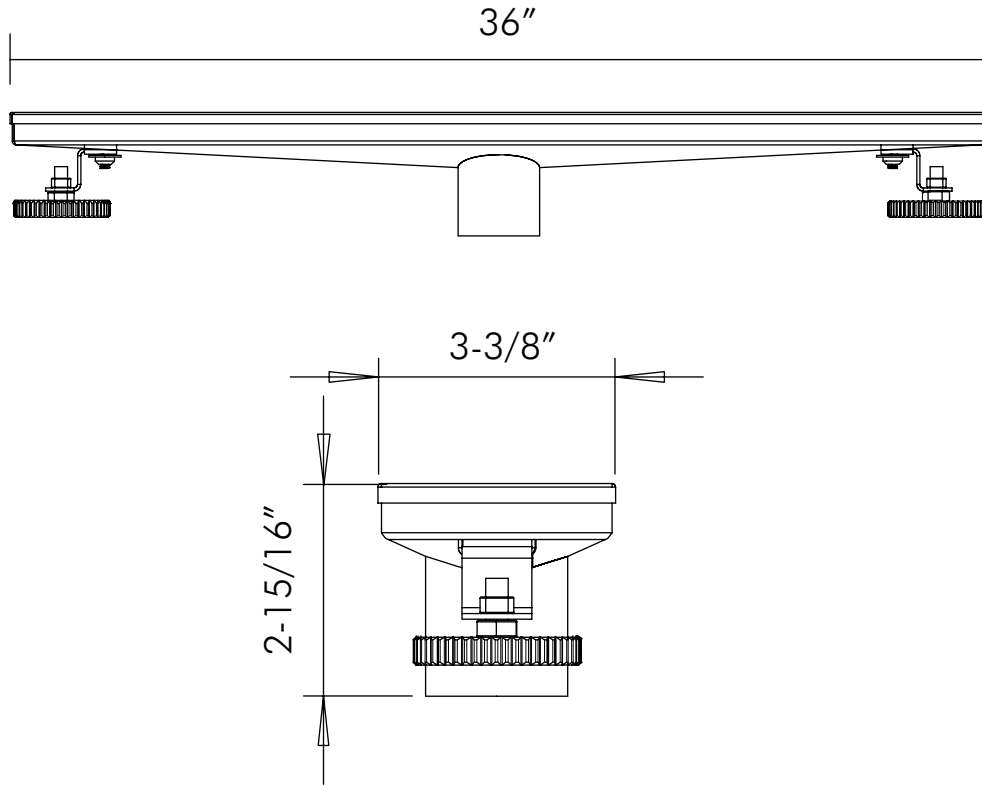

DR36-G06

DRAIN SYSTEMS **SERIES**

FEATURES

- Stainless steel body
- Brushed stainless steel finish

DRAIN SYSTEMS DR36-G06

MODEL	DR36-G06
MATERIAL	STAINLESS STEEL
WIDTH	36"
HEIGHT	3-3/8"
DEPTH	2-15/16"
OUTSIDE OUTLET DIAMETER	2"
CUPC	YES
FLOW CAPABILITY	65L/MIN
FINISH	Brushed stainless steel