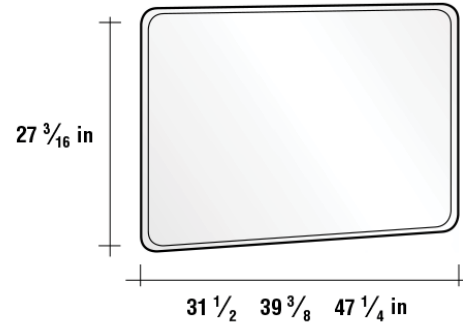

TINO

MIRRORS SERIES

FRAMED SMOOTH

FRAMED BACKLIT MIRROR

MIRRORED CABINET

BEVELED MIRROR

BEVELED BACKLIT LED MIRROR

FINISHES