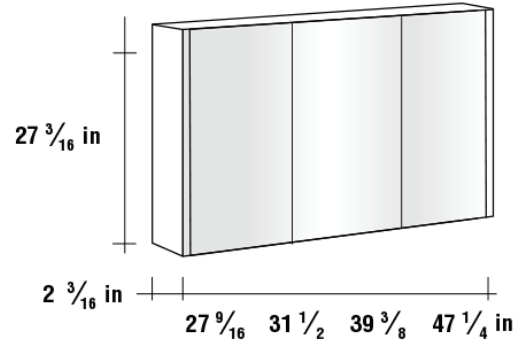

DUNE

MIRRORS SERIES

SMOOTH MIRROR

WHITE GREY BLACK

SMOOTH VERTICAL MIRROR

BACKLIT LED MIRROR

MIRRORED CABINET

BEVELED MIRROR