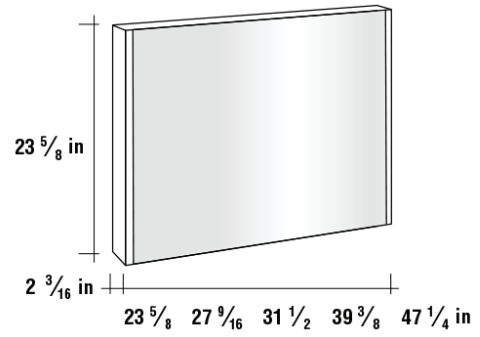

DUNE

MIRRORS SERIES

SMOOTH MIRROR

WHITE GREY BLACK

SMOOTH VERTICAL MIRROR

BACKLIT LED MIRROR

MIRRORED CABINET

BEVELED MIRROR