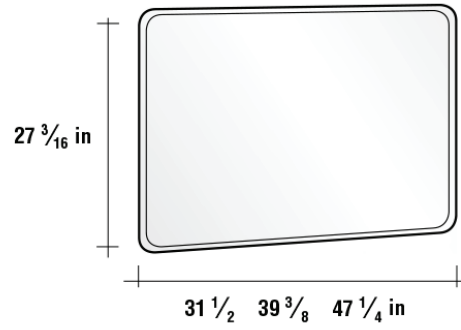

DUNE

MIRRORS SERIES

SMOOTH MIRROR

WHITE GREY BLACK

SMOOTH VERTICAL MIRROR

BACKLIT LED MIRROR

MIRRORED CABINET

BEVELED MIRROR