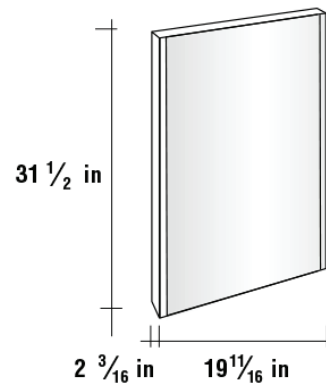

DUNE

MIRRORS SERIES

SMOOTH MIRROR

WHITE GREY BLACK

SMOOTH VERTICAL MIRROR

BACKLIT LED MIRROR

MIRRORED CABINET

BEVELED MIRROR