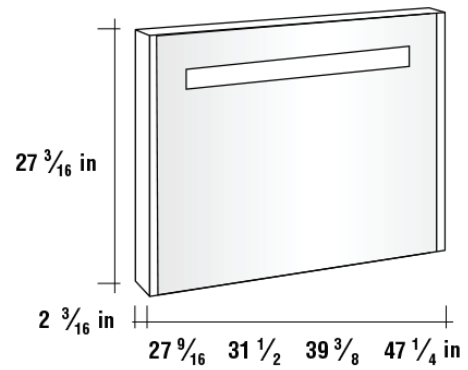

DUNE

MIRRORS SERIES

SMOOTH MIRROR

WHITE GREY BLACK

SMOOTH VERTICAL MIRROR

BACKLIT LED MIRROR

MIRRORED CABINET

BEVELED MIRROR