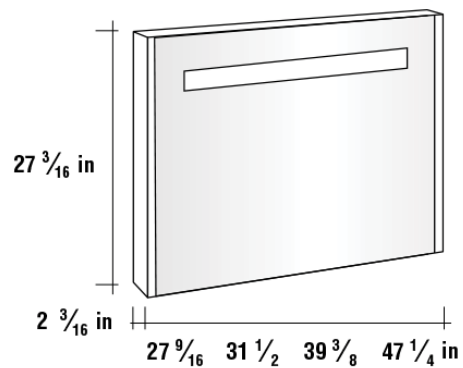

SMOOTH VERTICAL MIRROR

BACKLIT LED MIRROR

MIRRORED CABINET

BEVELED MIRROR

BEVELED BACKLIT LED MIRROR

FINISHES

WHITE

GREY