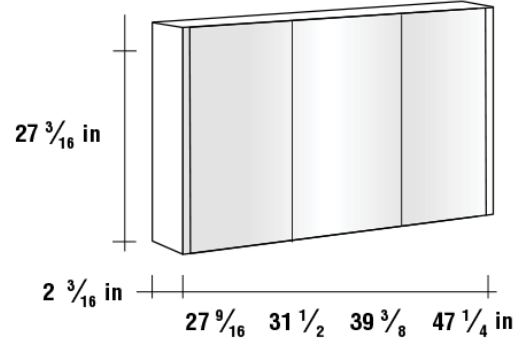

SMOOTH VERTICAL MIRROR

BACKLIT LED MIRROR

MIRRORED CABINET

BEVELED MIRROR

BEVELED BACKLIT LED MIRROR

FINISHES

WHITE

GREY