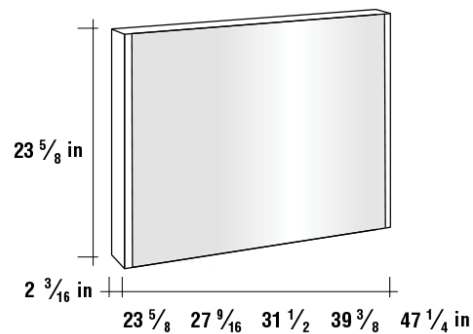

BEVELED BACKLIT LED MIRROR

FINISHES

WHITE

GREY

WENGE

SOLCO

MIRRORS SERIES

SMOOTH MIRROR