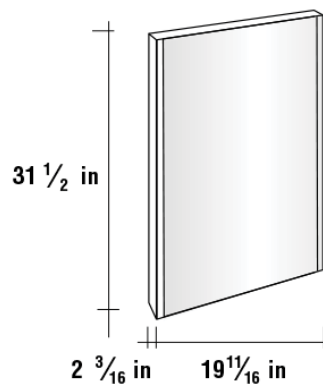

SMOOTH VERTICAL MIRROR

BACKLIT LED MIRROR

MIRRORED CABINET

BEVELED MIRROR

BEVELED BACKLIT LED MIRROR

FINISHES

WHITE

GREY