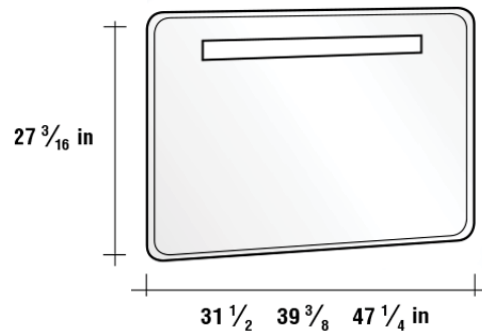

SMOOTH VERTICAL MIRROR

BACKLIT LED MIRROR

MIRRORED CABINET

BEVELED MIRROR

BEVELED BACKLIT LED MIRROR

FINISHES

WHITE

GREY