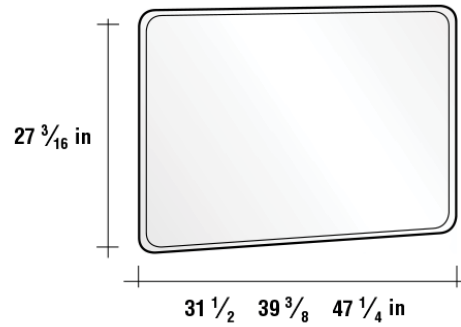

SMOOTH VERTICAL MIRROR

BACKLIT LED MIRROR

MIRRORED CABINET

BEVELED MIRROR

BEVELED BACKLIT LED MIRROR

FINISHES

WHITE

GREY