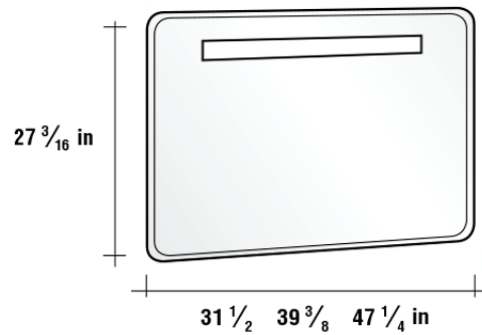

BEVELED BACKLIT LED MIRROR

FINISHES