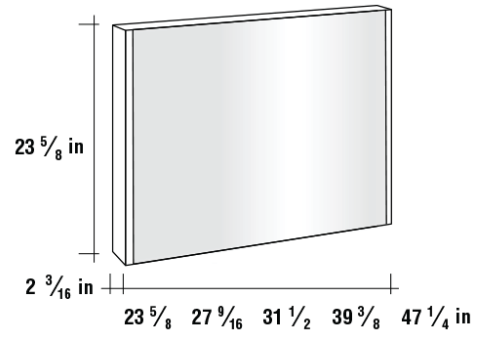

WHITE GREY BLACK