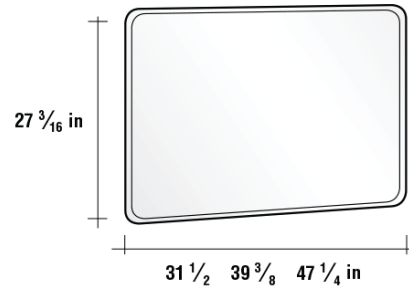

**SMOOTH VERTICAL MIRROR**

**CLASS MIRROR**

**BACKLIT MIRROR**

**BEVELED MIRROR**

**BEVELED BACKLIT LED MIRROR**

**FINISHES**

WHITE MATT

MINK MATT