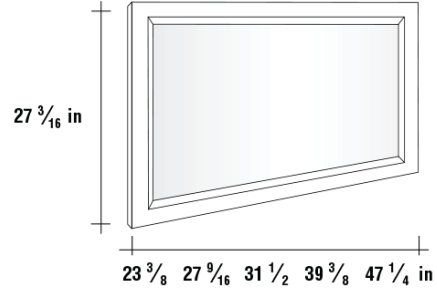

CLASS MIRROR