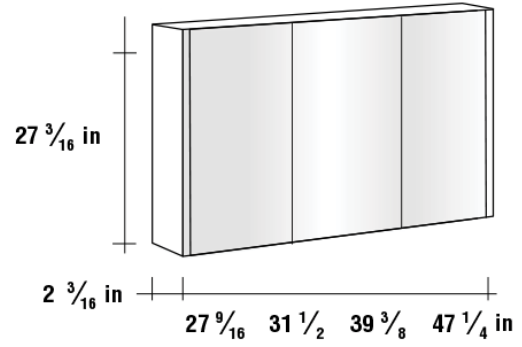

DUNE

MIRRORS SERIES

SMOOTH MIRROR

WHITE GREY BLACK

SMOOTH VERTICAL MIRROR

BACKLIT LED MIRROR

MIRRORED CABINET

BEVELED MIRROR