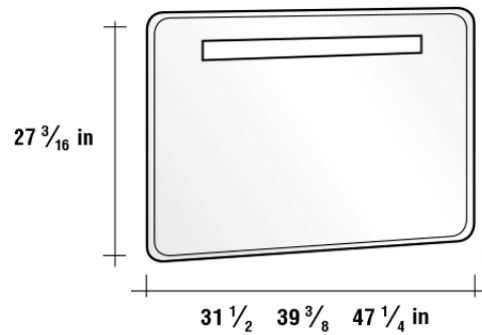

BEVELED BACKLIT LED MIRROR

FINISHES