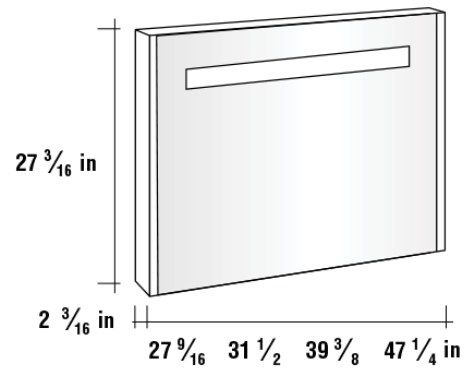

DUNE

MIRRORS SERIES

SMOOTH MIRROR

WHITE GREY BLACK

SMOOTH VERTICAL MIRROR

BACKLIT LED MIRROR

MIRRORED CABINET

BEVELED MIRROR