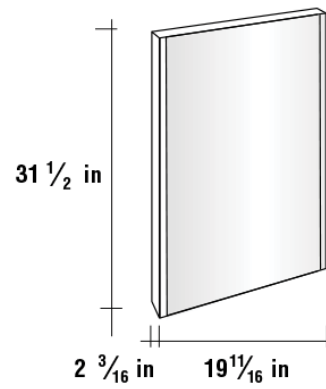

DUNE

MIRRORS SERIES

SMOOTH MIRROR

WHITE GREY BLACK

SMOOTH VERTICAL MIRROR

BACKLIT LED MIRROR

MIRRORED CABINET

BEVELED MIRROR