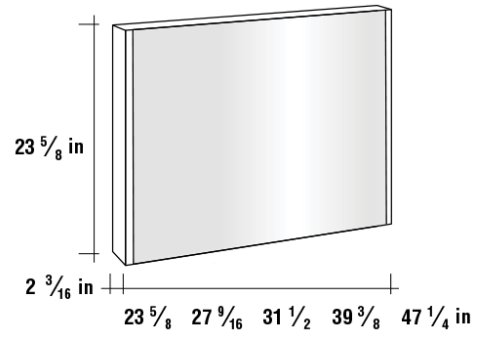

DUNE

MIRRORS SERIES

SMOOTH MIRROR

WHITE GREY BLACK

SMOOTH VERTICAL MIRROR

BACKLIT LED MIRROR

MIRRORED CABINET

BEVELED MIRROR