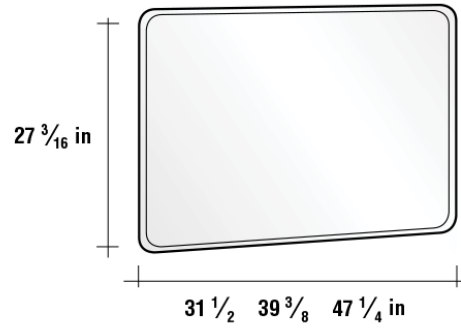

DUNE

MIRRORS SERIES

SMOOTH MIRROR

WHITE GREY BLACK

SMOOTH VERTICAL MIRROR

BACKLIT LED MIRROR

MIRRORED CABINET

BEVELED MIRROR